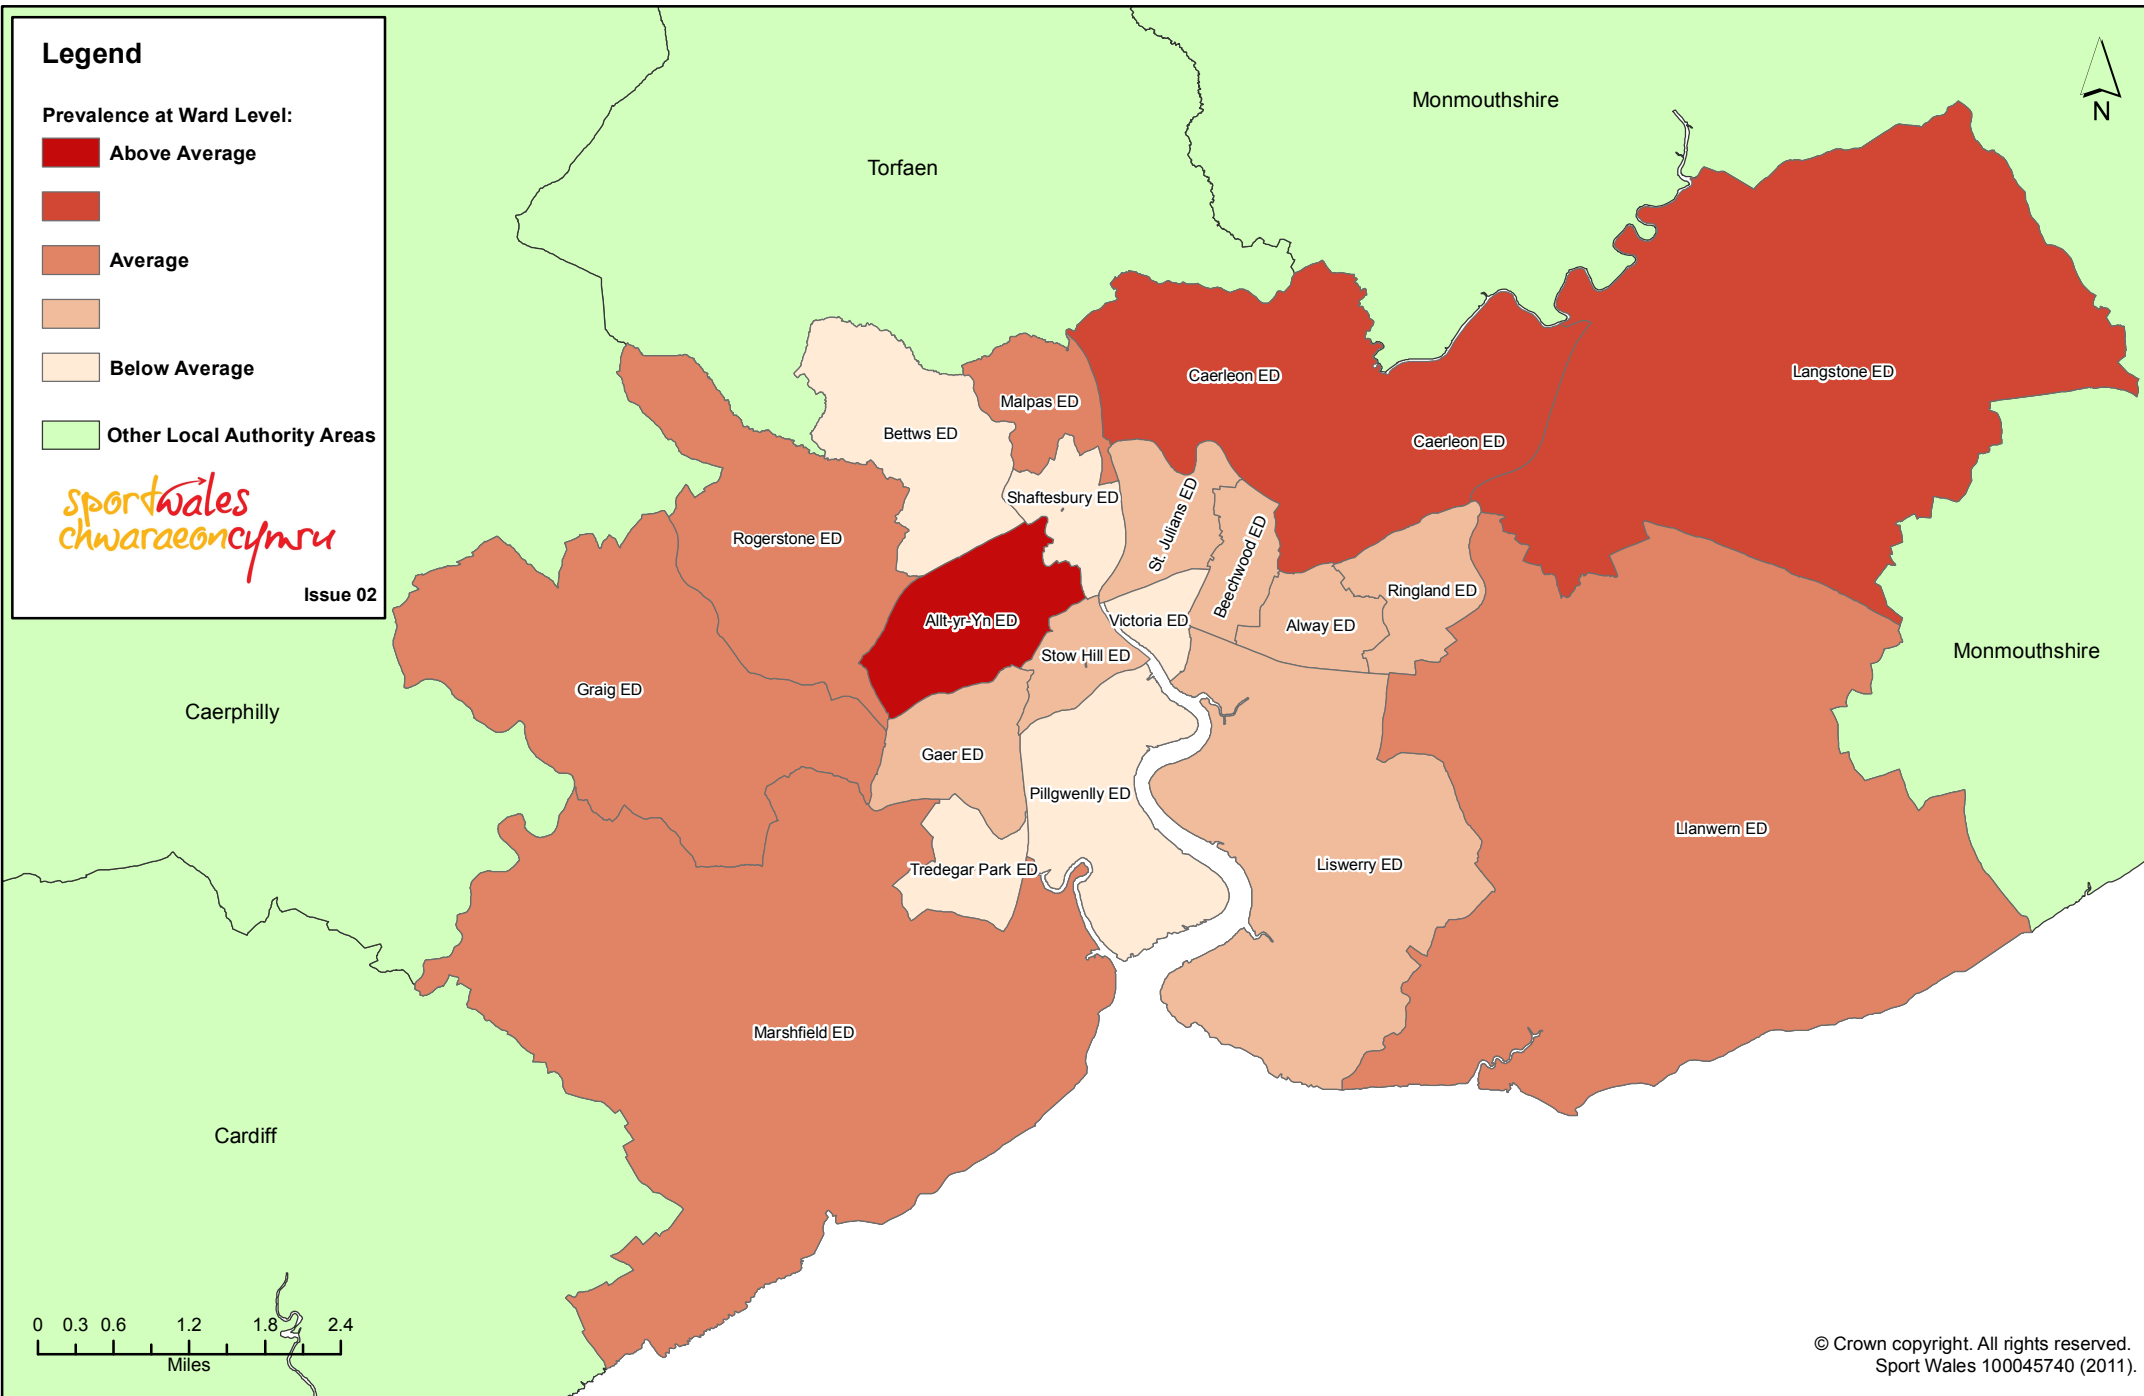

### Legend

Prevalence at Ward Level:

 Above Average

 Average

 Below Average

 Other Local Authority Areas

*sporthwales*  
*chwaraeon cymru*

Issue 02

## Prevalence of Bob and Betty - Newport

## Amlygrwydd Bob & Betty - Casnewydd