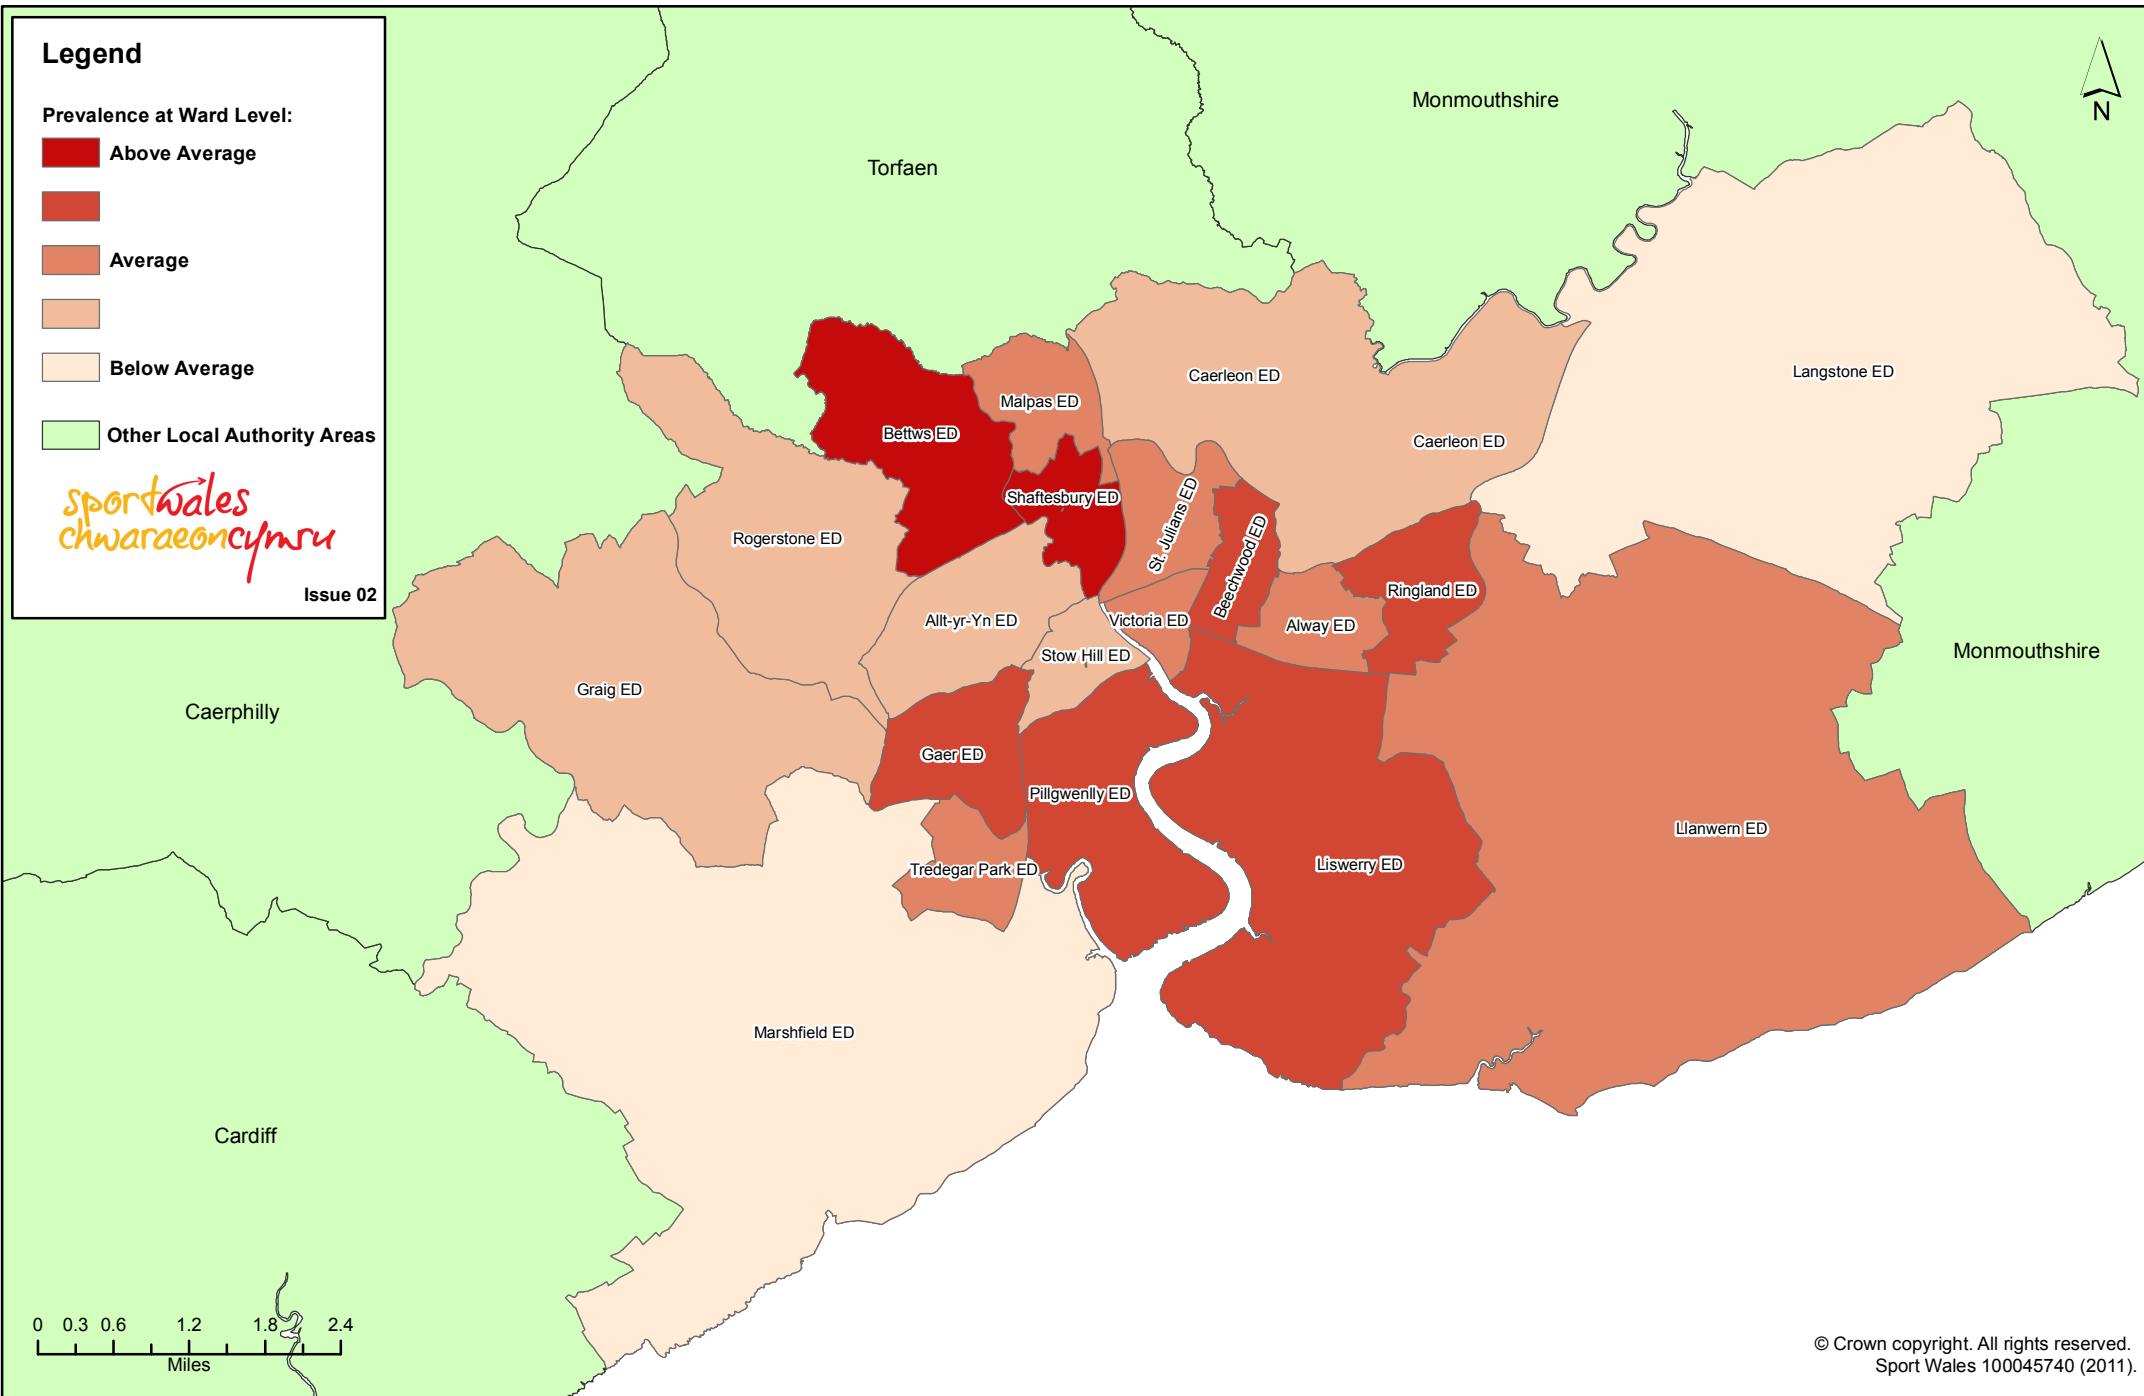

Legend

Prevalence at Ward Level:

 Above Average

 Average

 Below Average

 Other Local Authority Areas

sportwales
chwaraeon cymru

Issue 02