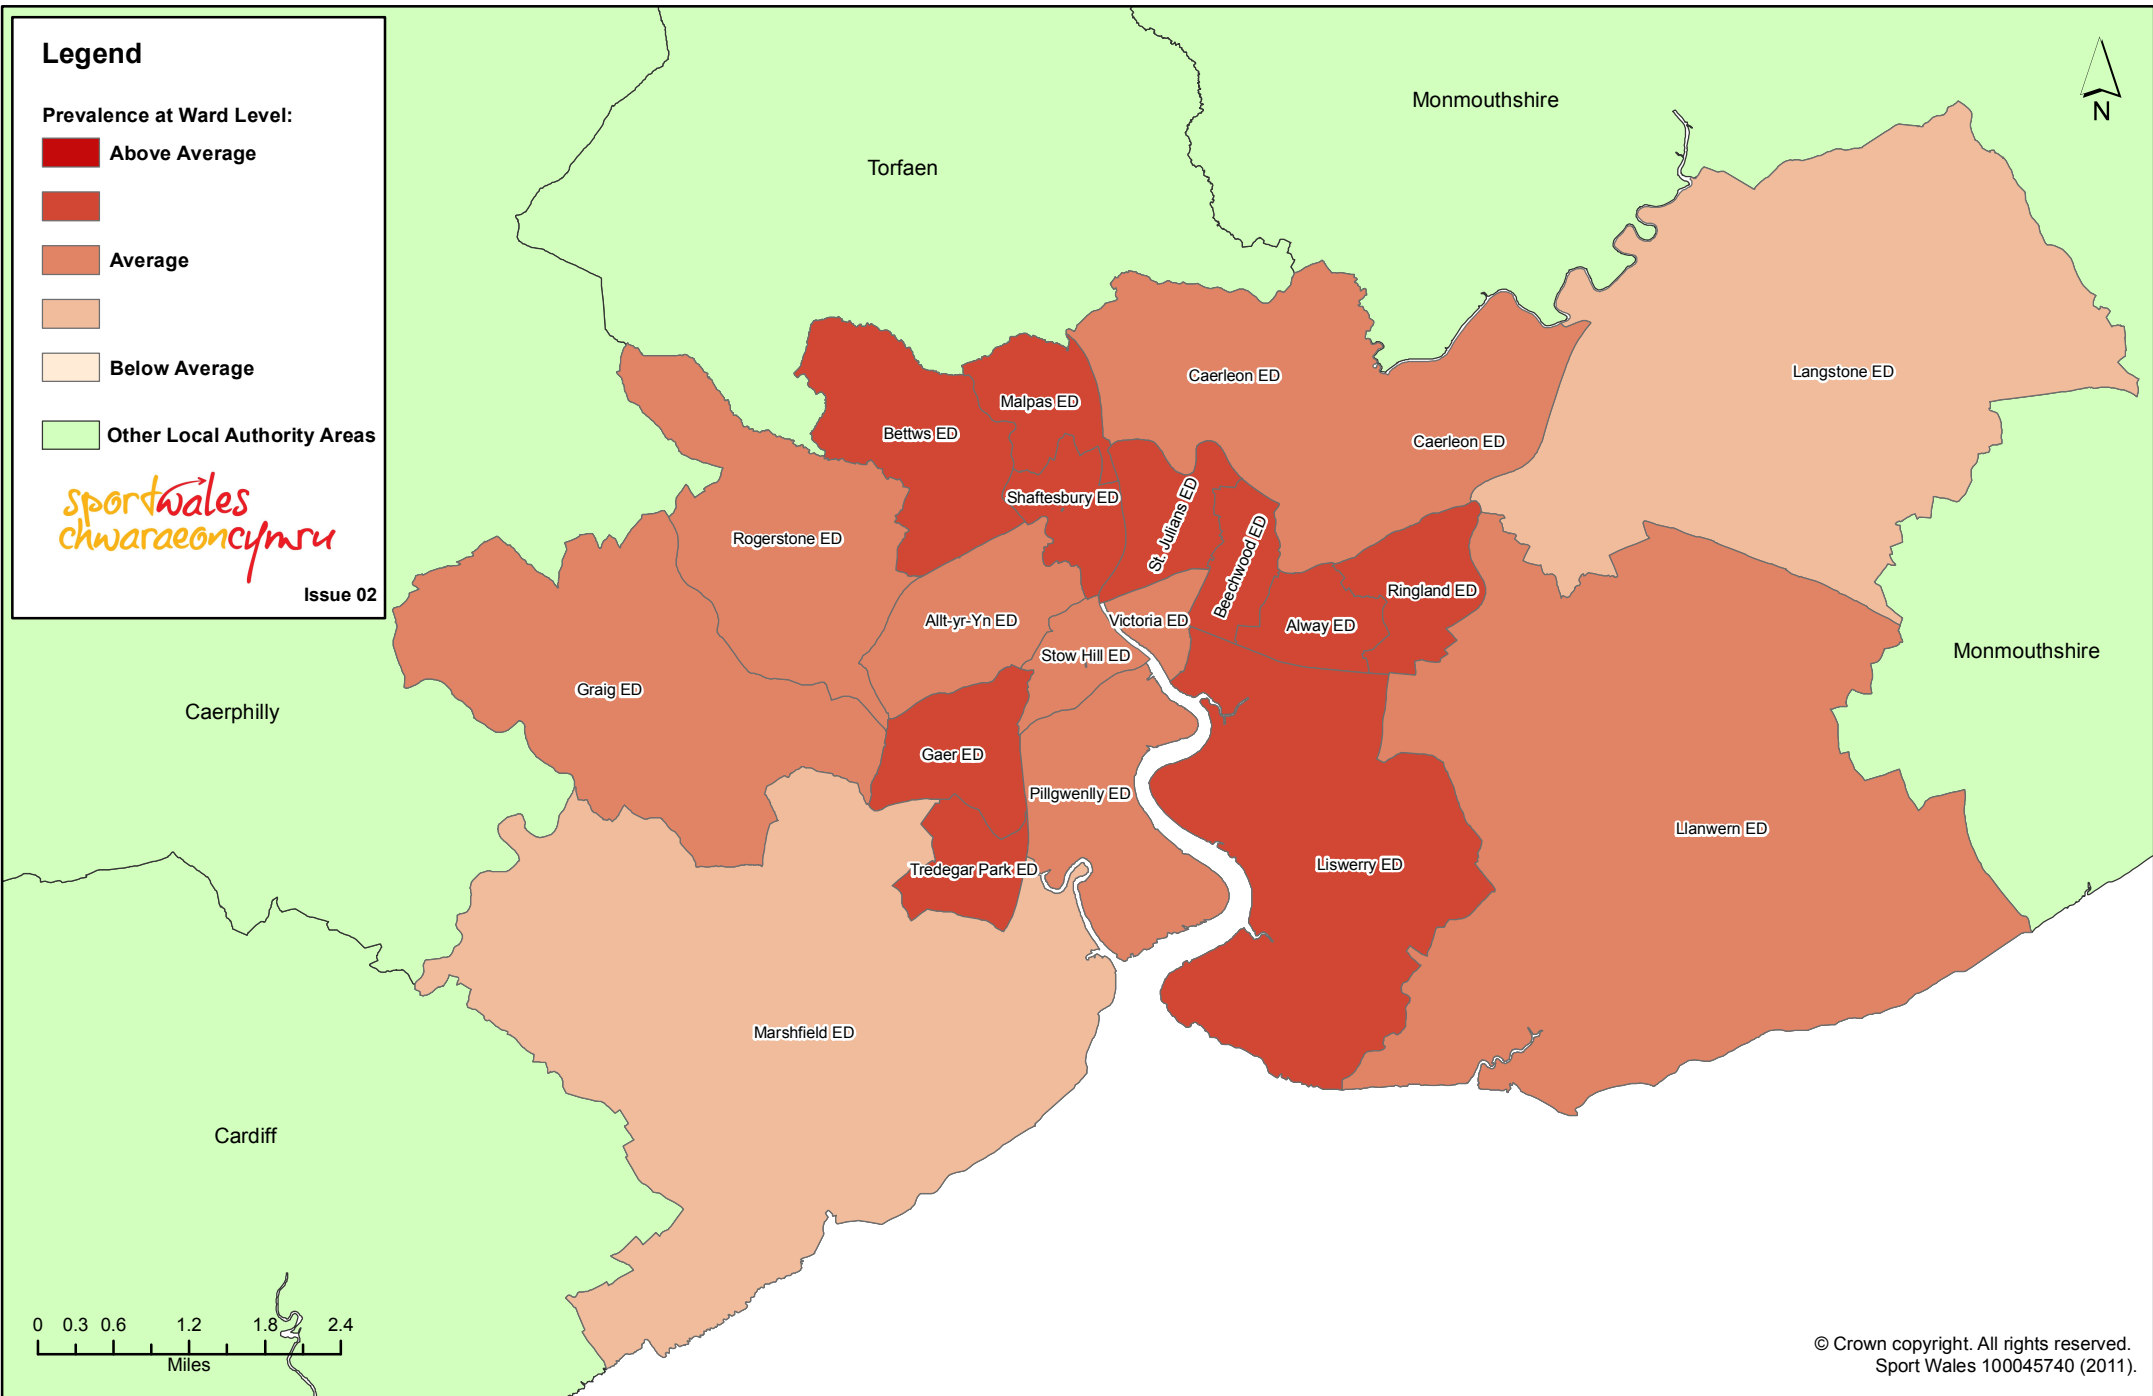

Legend

Prevalence at Ward Level:

- Above Average
- Average
- Below Average
- Other Local Authority Areas

sportwales
chwaraeioncymru

Issue 02

© Crown copyright. All rights reserved.
Sport Wales 100045740 (2011).