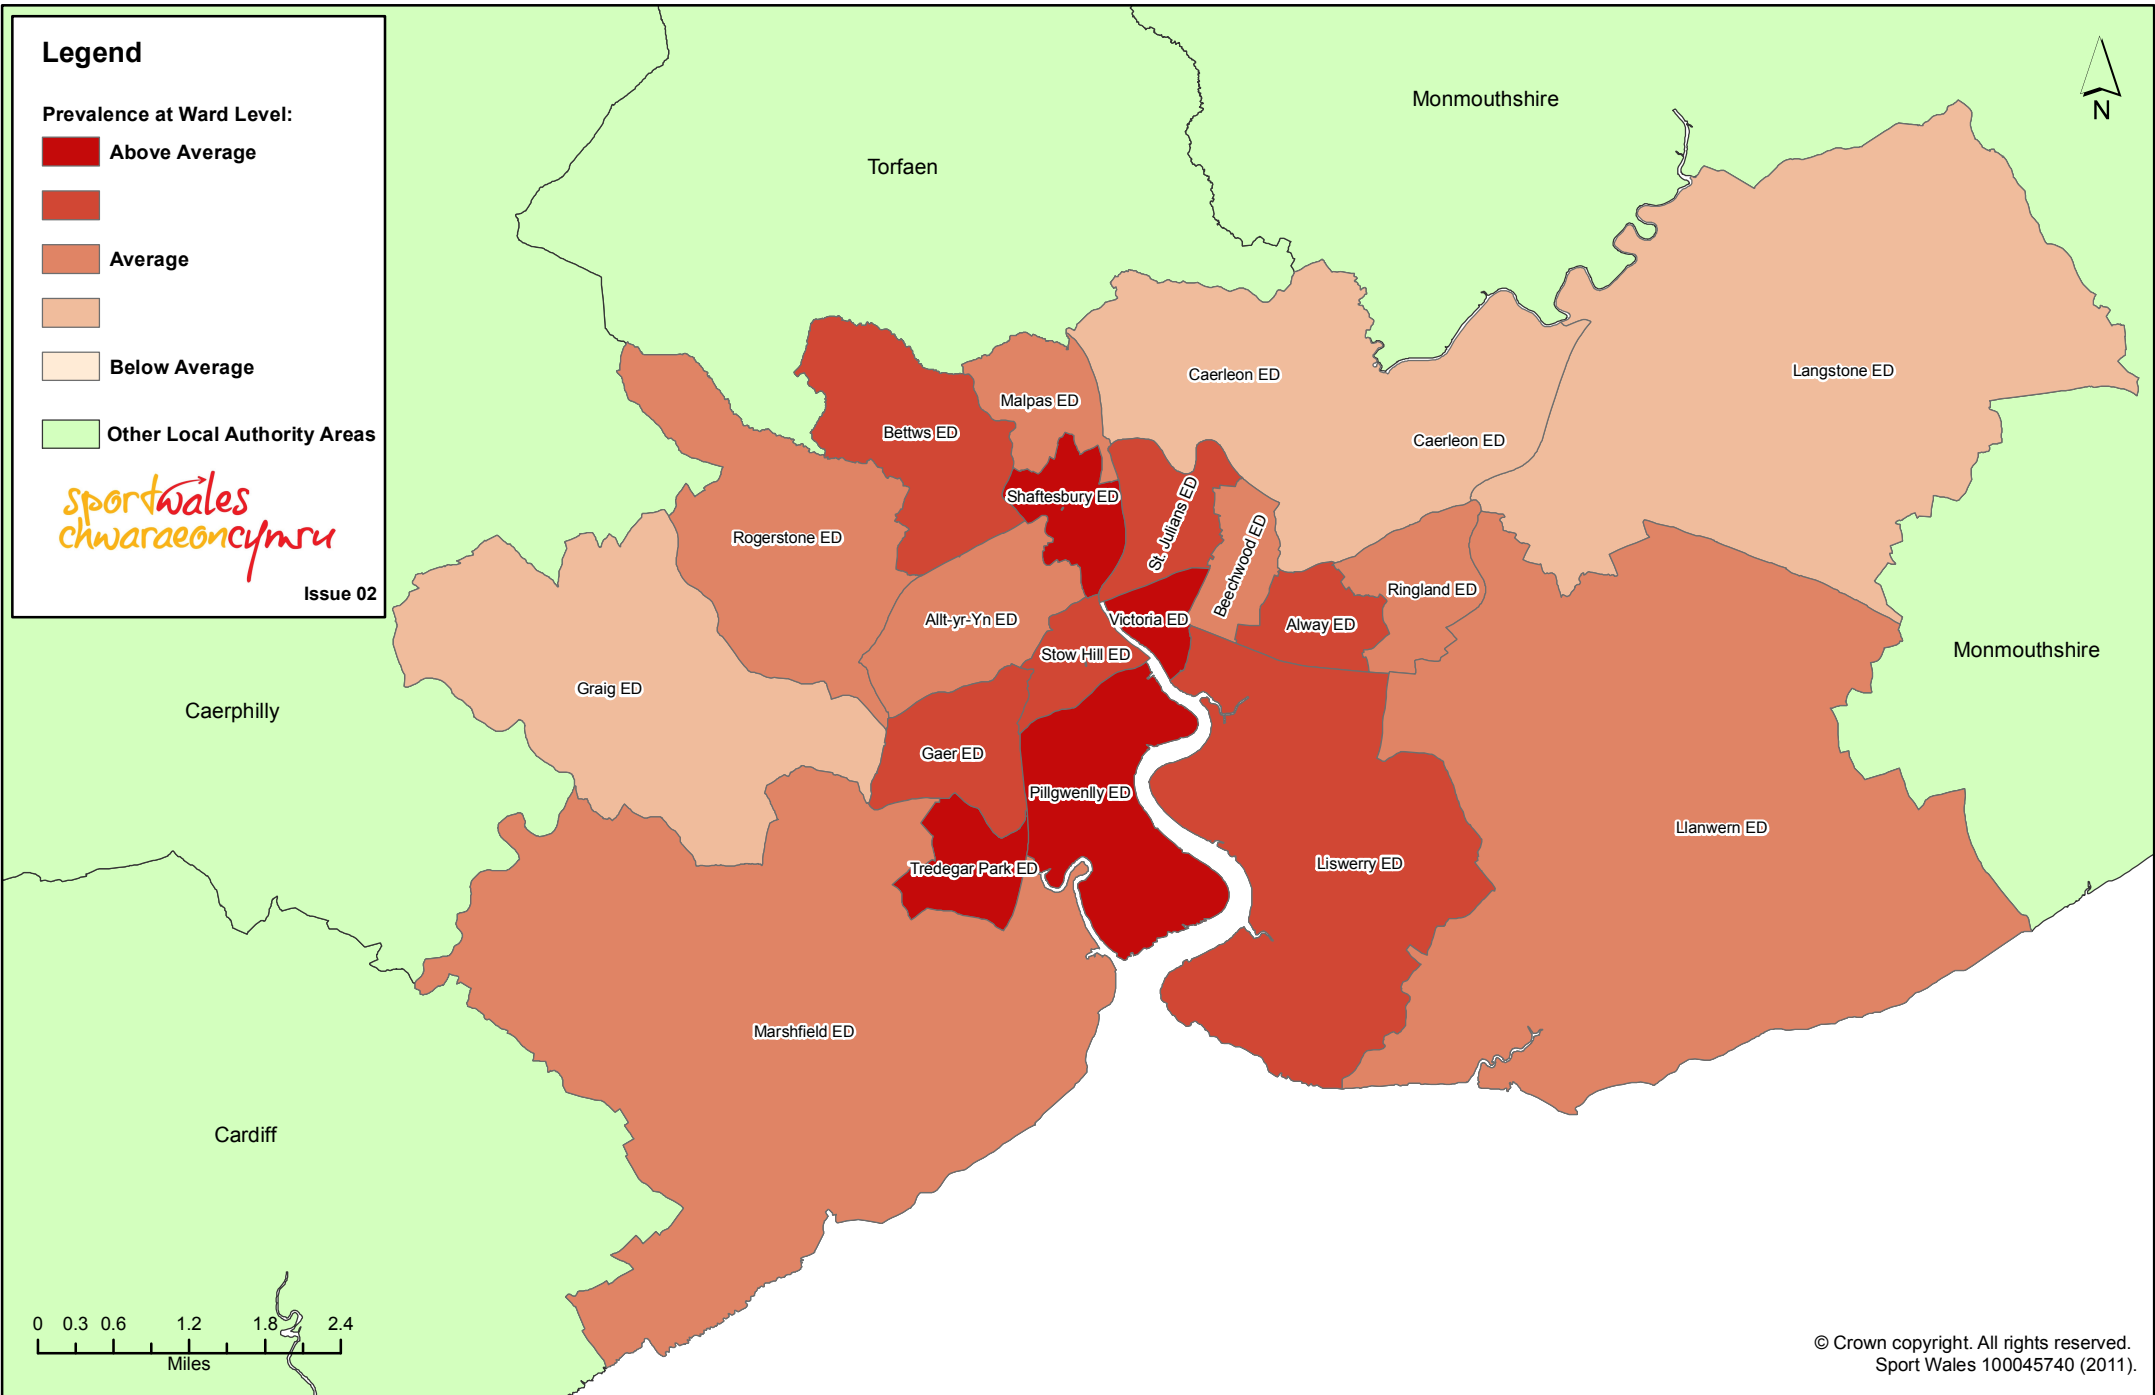

Legend

Prevalence at Ward Level:

Above Average

Average

Below Average

Other Local Authority Areas

sportwales
chwaraeioncymru

Issue 02