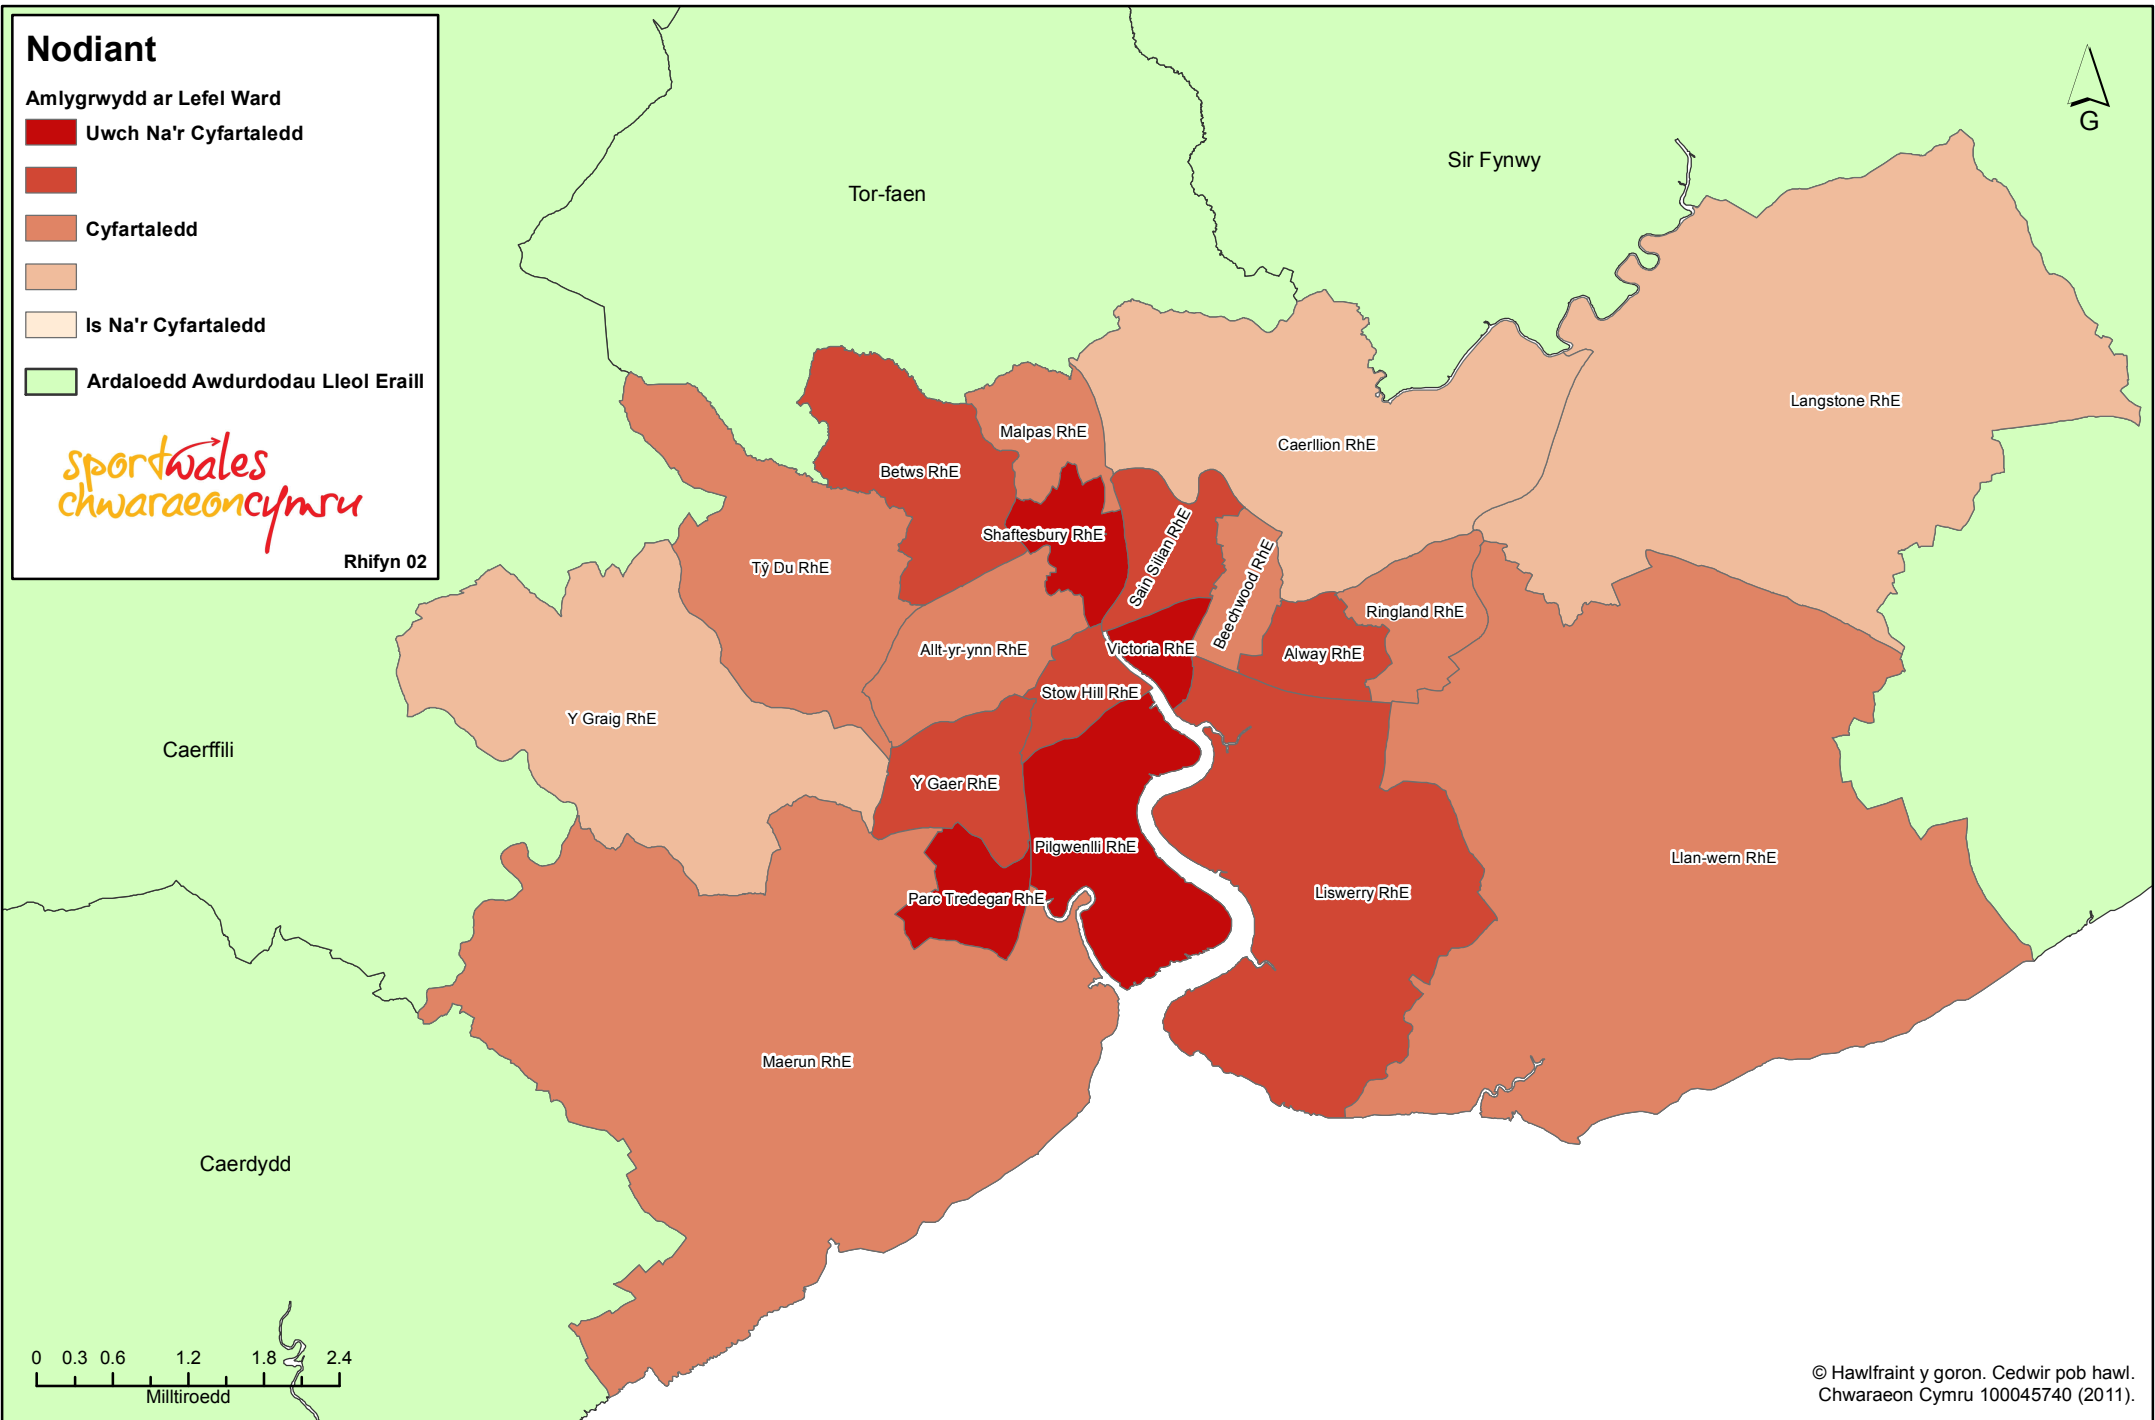

Nodiant

Amlygrwydd ar Lefel Ward

Uwch Na'r Cyfartaledd

Cyfartaledd

Is Na'r Cyfartaledd

Ardaloedd Awdurdodau Lleol Eraill

sportwales
chwaraeon cymru

Rhifyn 02

Amlygrwydd Steve - Casnewydd