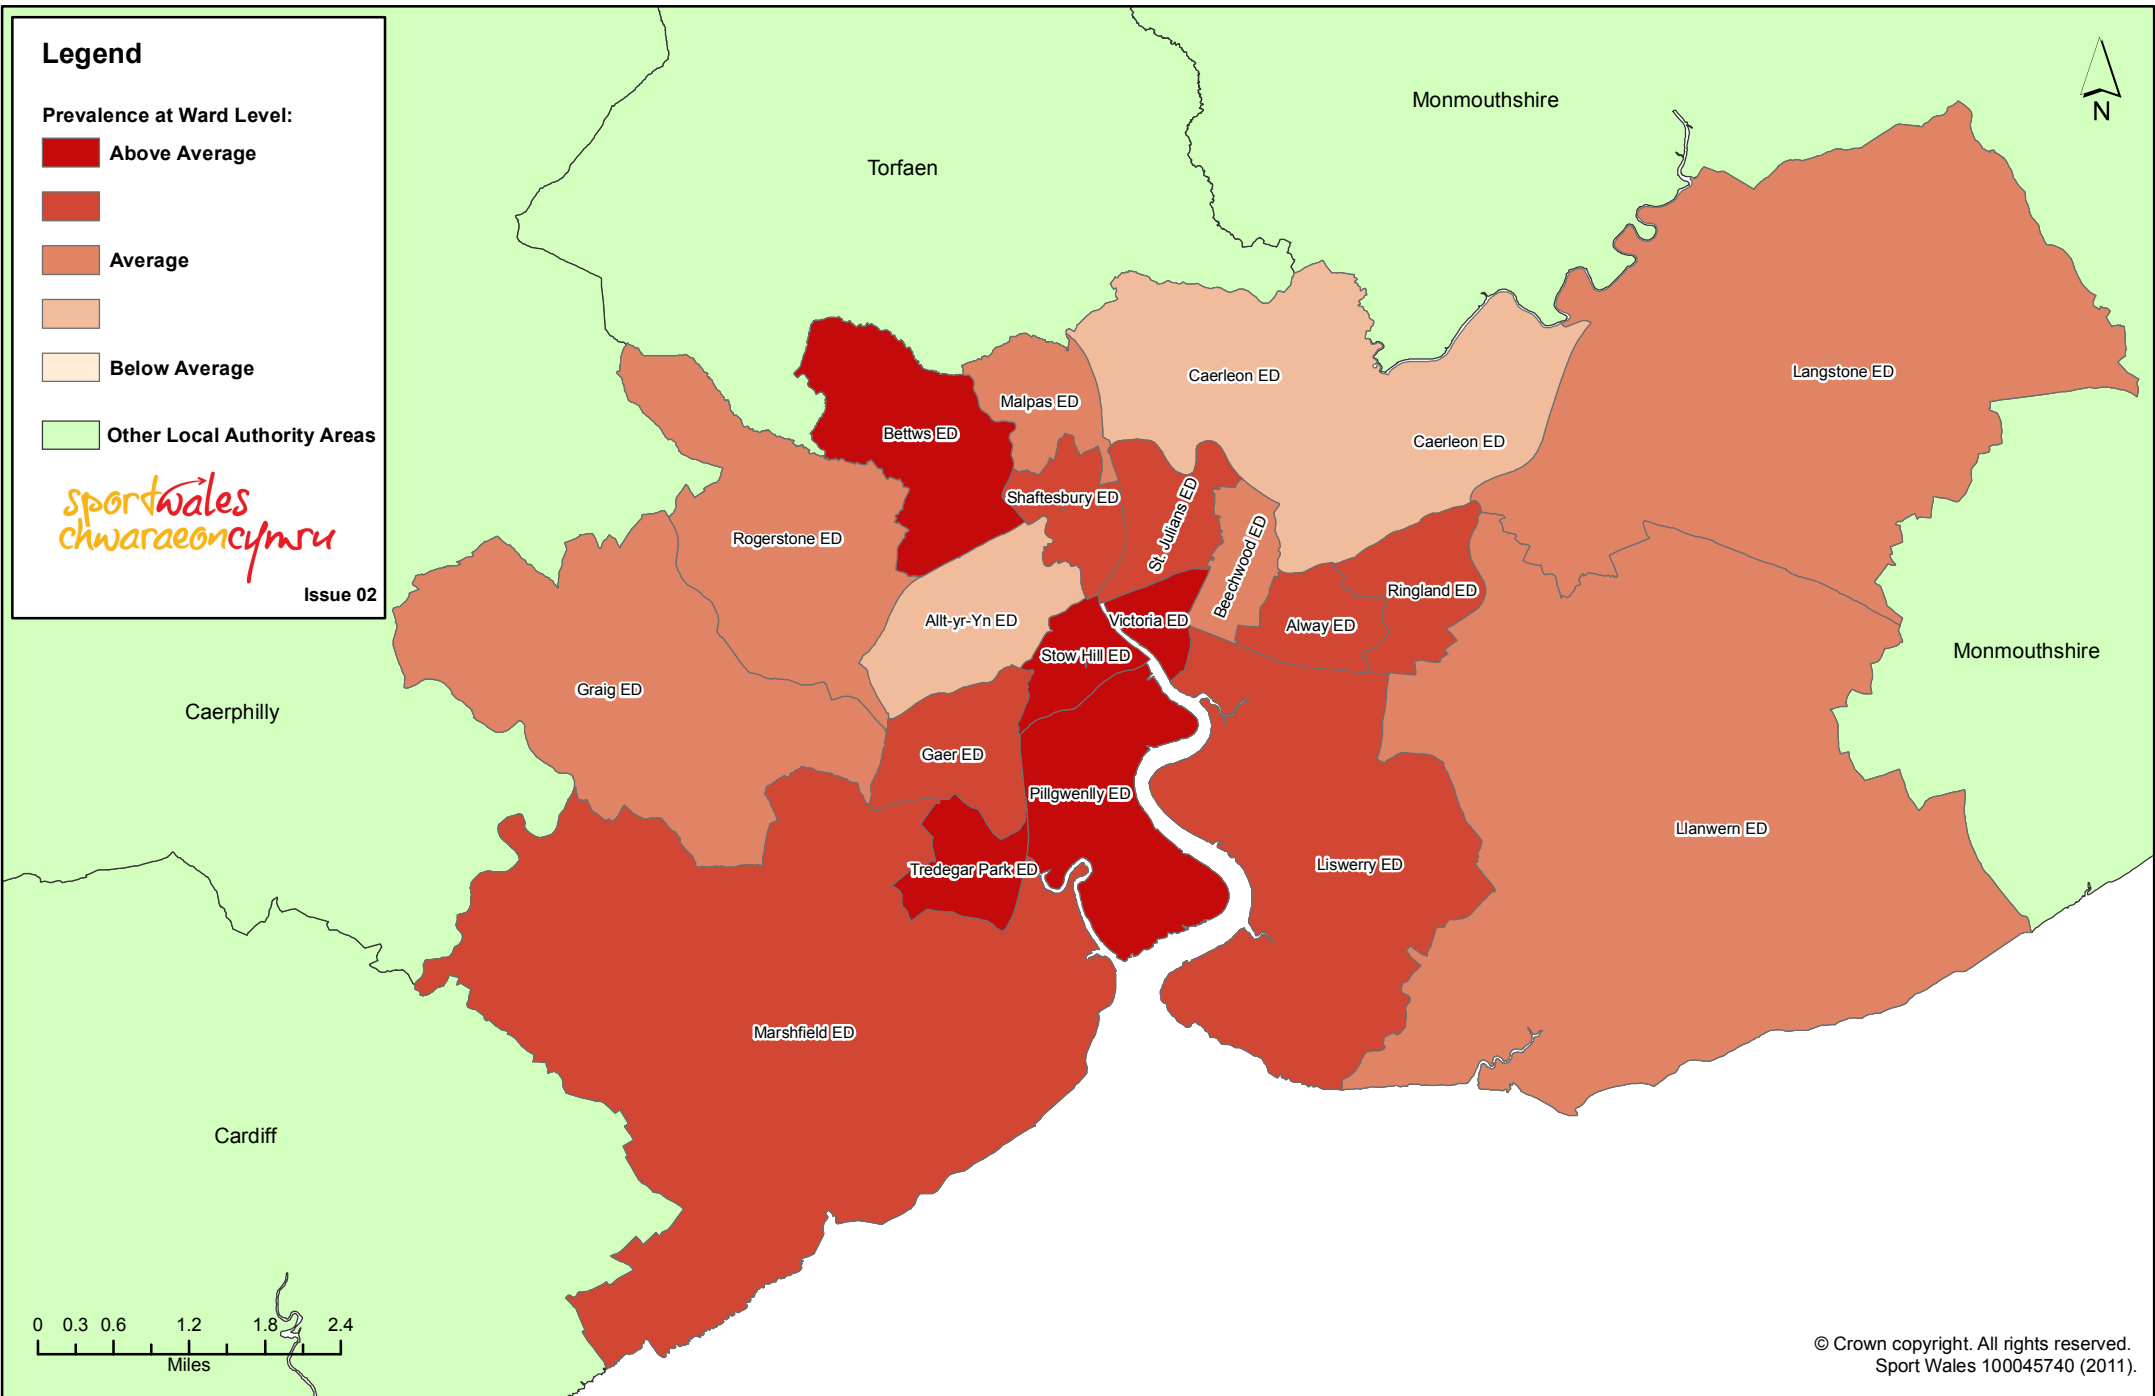

Legend

Prevalence at Ward Level:

 Above Average

 Average

 Below Average

 Other Local Authority Areas

sportwales
chwaraeon cymru

Issue 02