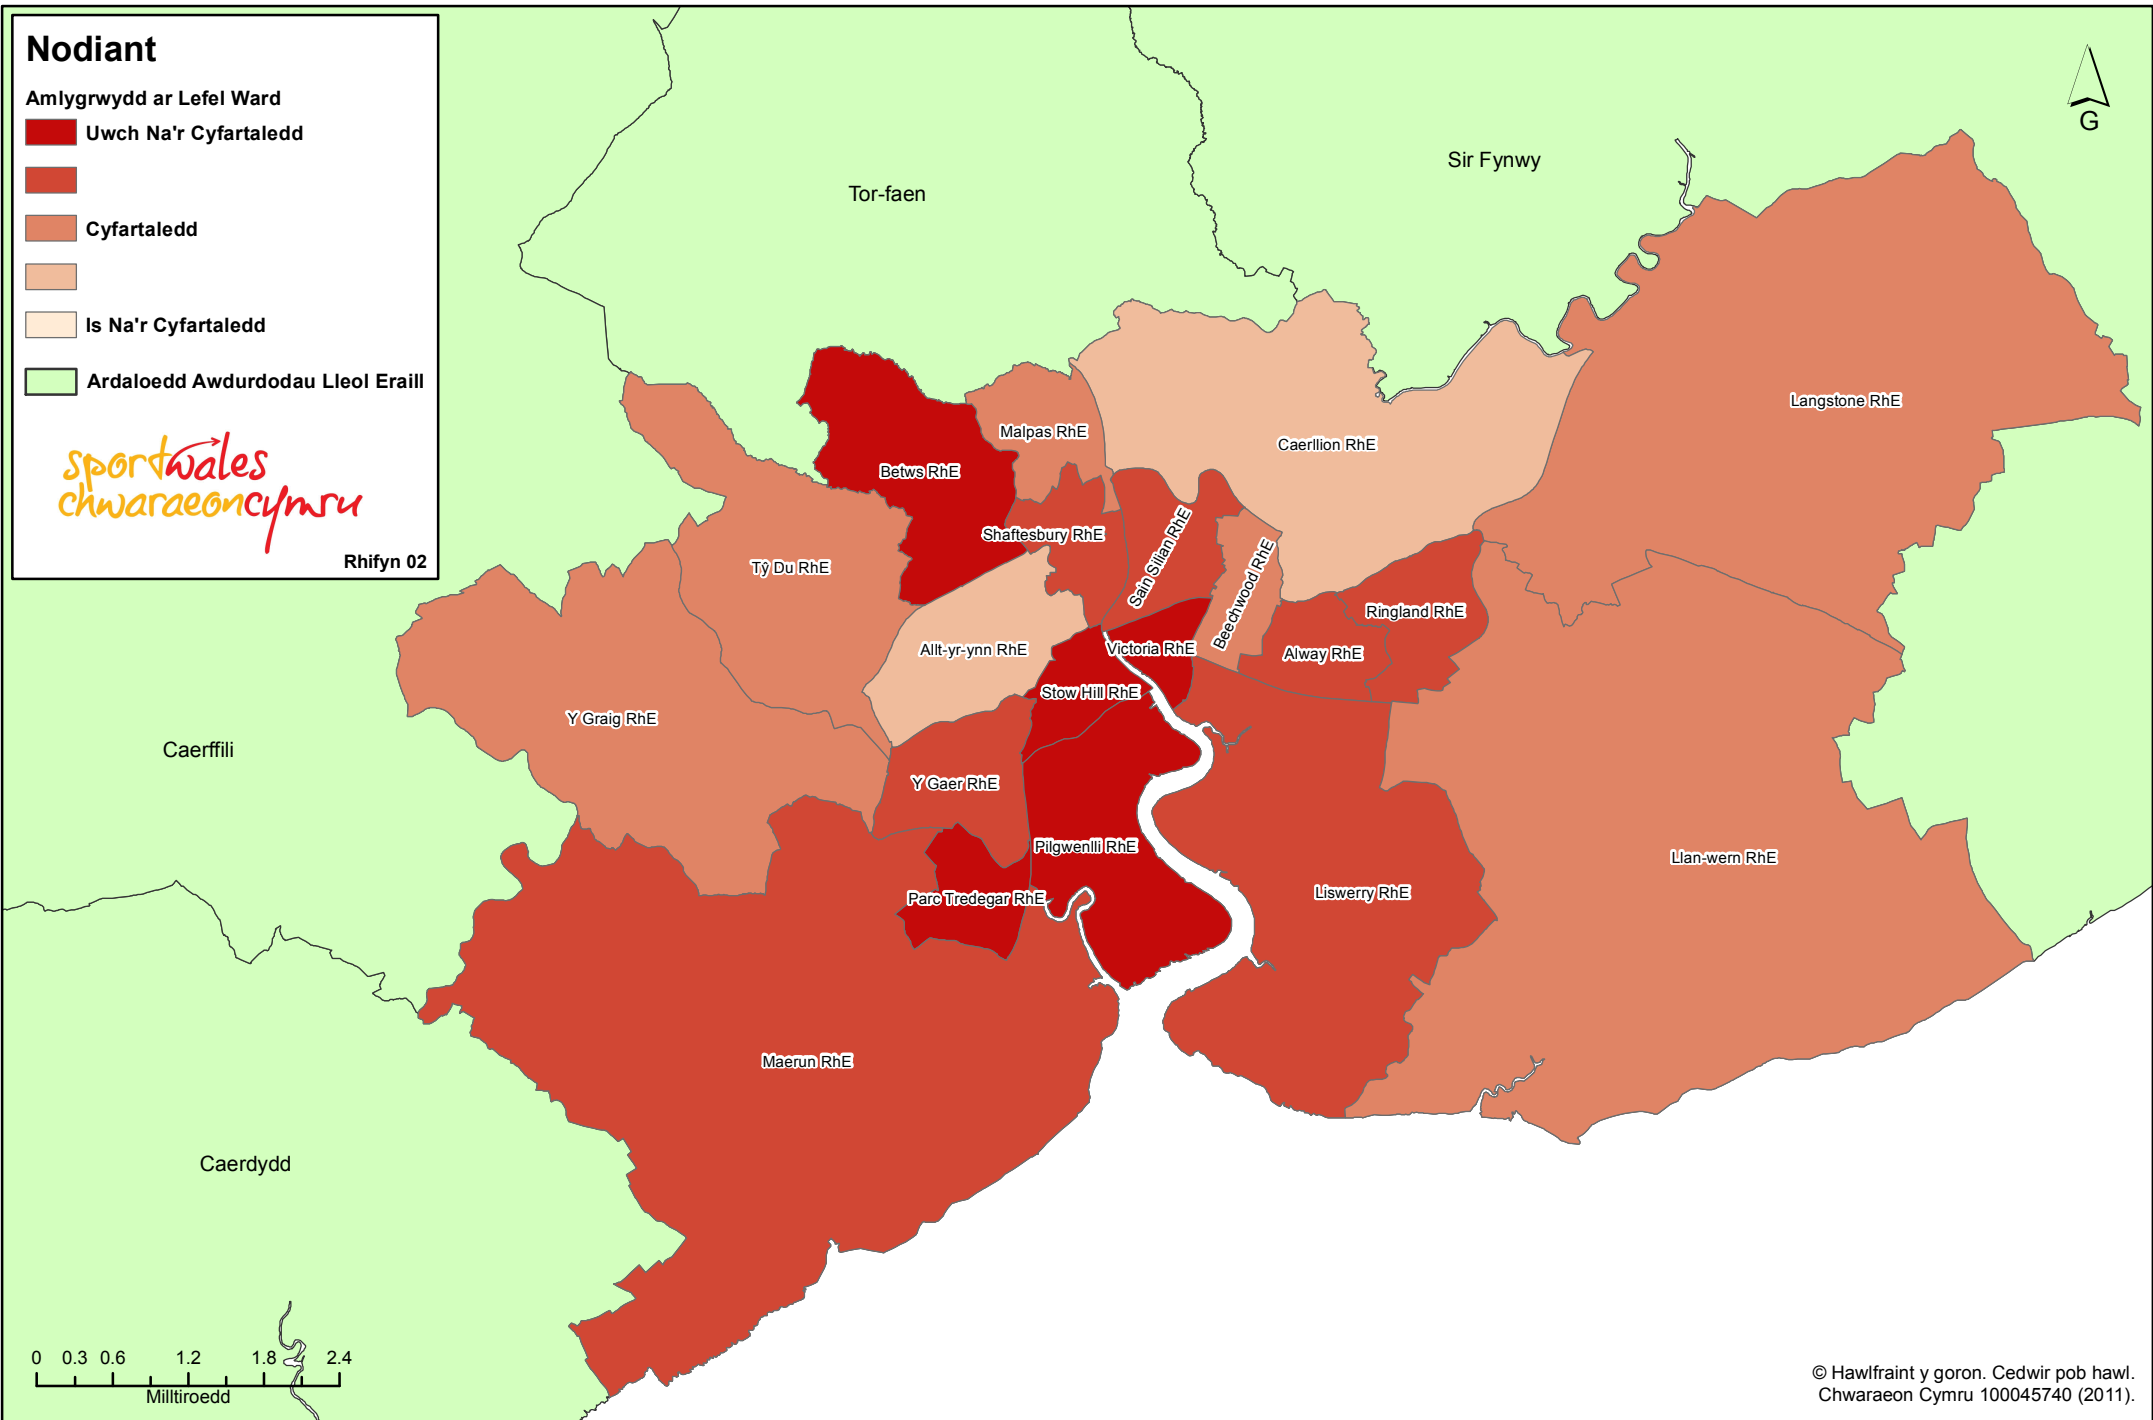

Nodiant

Amlygrwydd ar Lefel Ward

Uwch Na'r Cyfartaledd

Cyfartaledd

Is Na'r Cyfartaledd

Ardaloedd Awdurdodau Lleol Eraill

sportwales
chwaraeon cymru

Rhifyn 02

© Hawlfraint y goron. Cedwir pob hawl.
Chwaraeon Cymru 100045740 (2011).

Amlygrwydd Lisa - Casnewydd