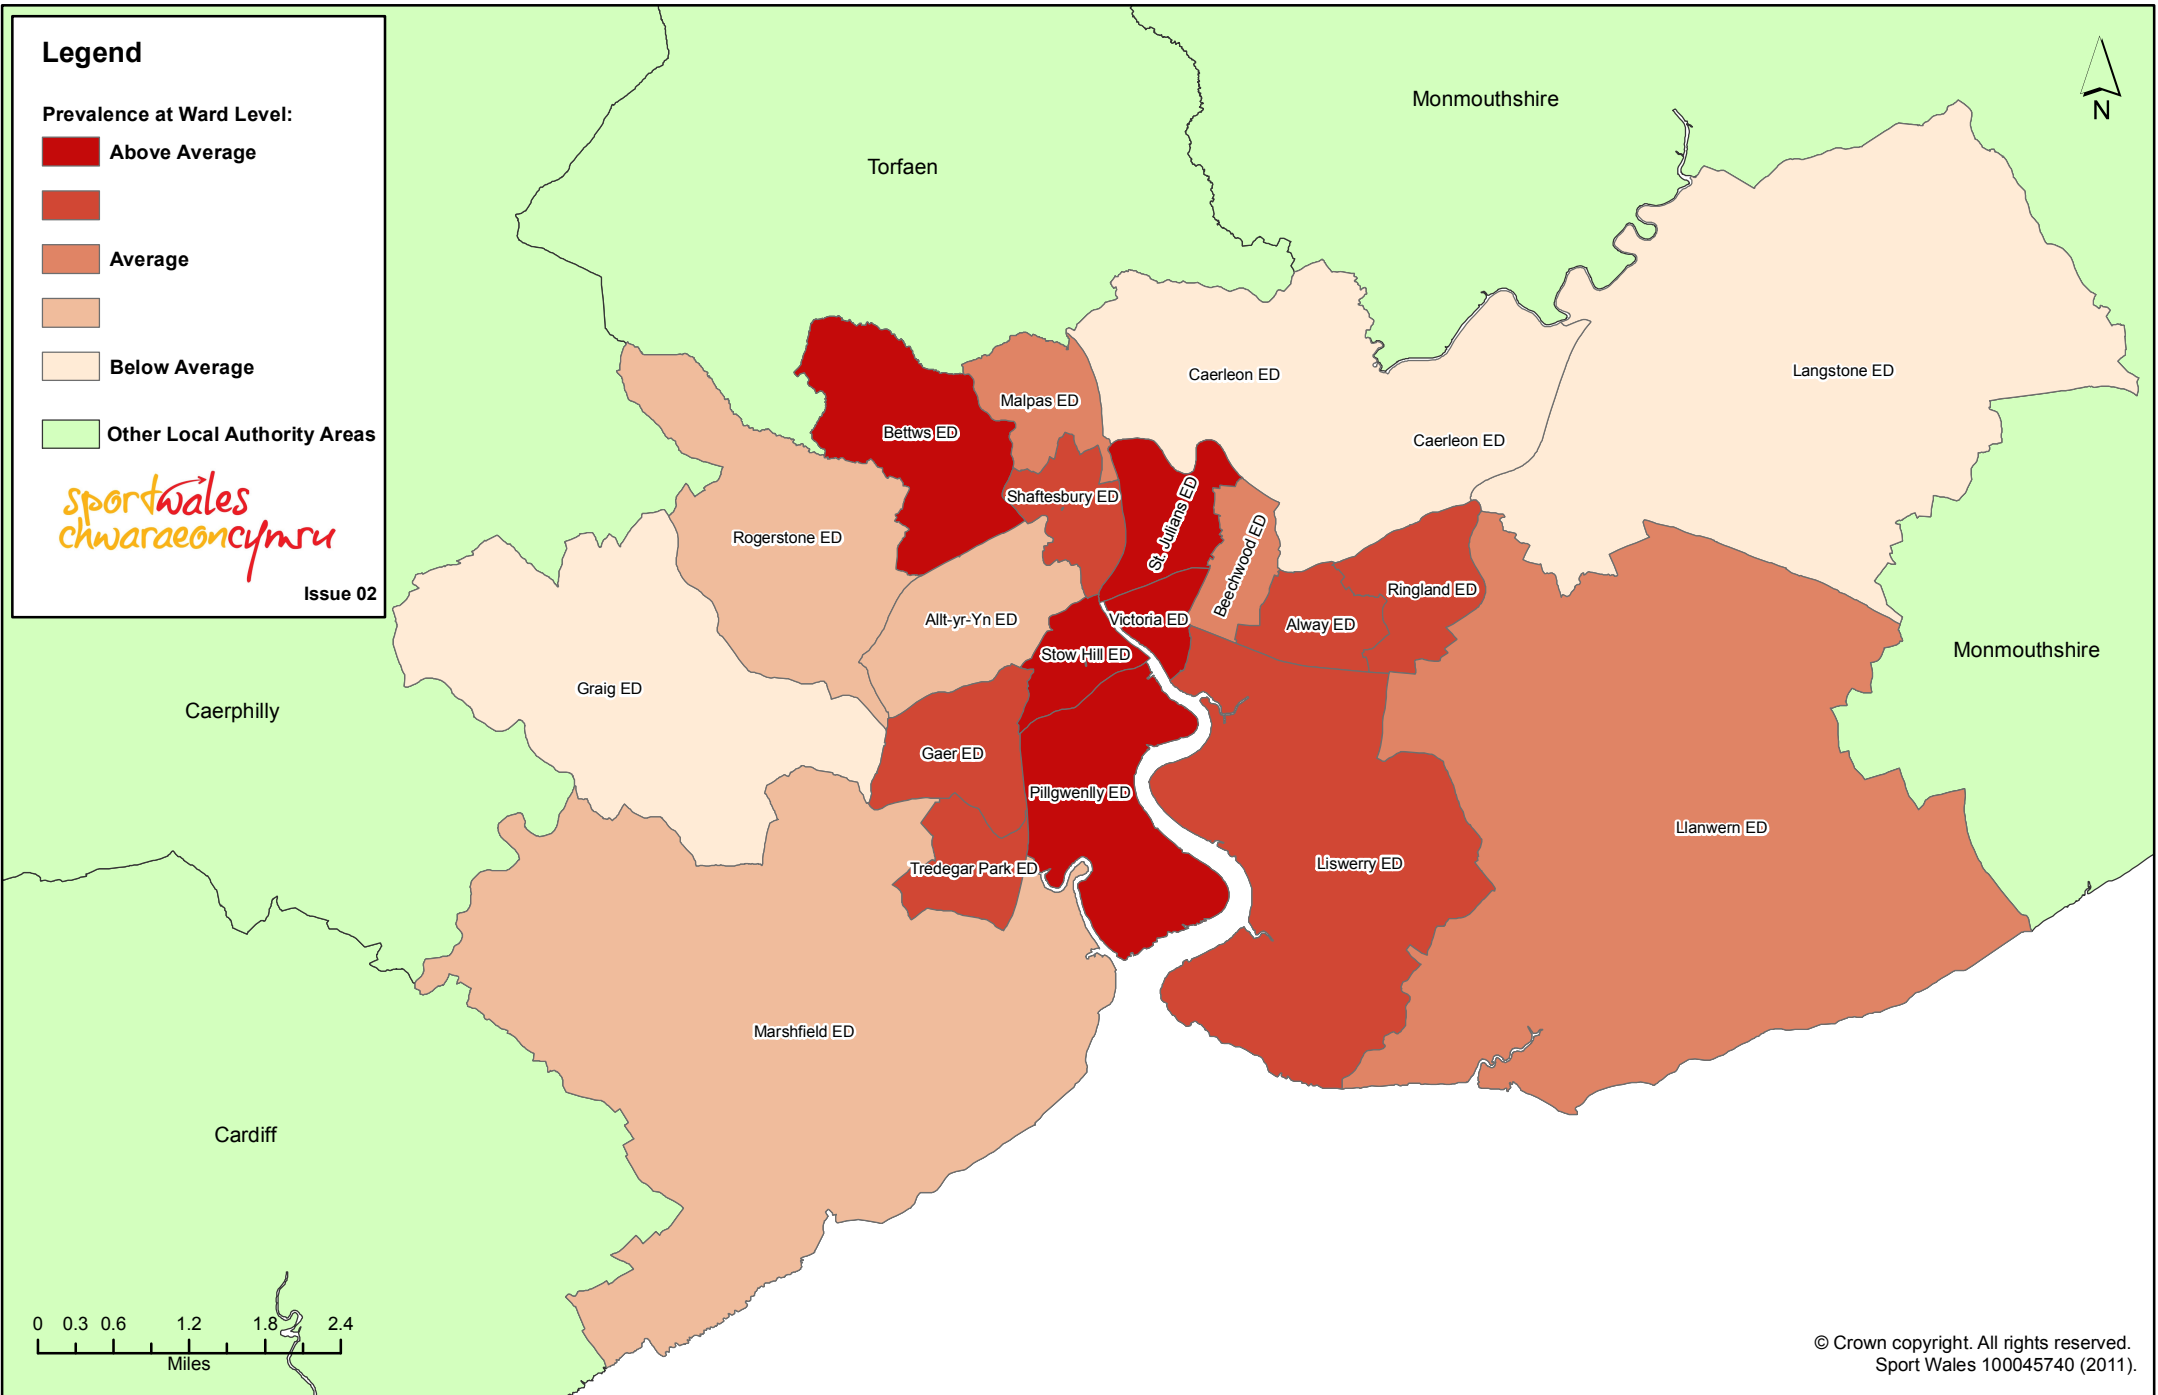

Legend

Prevalence at Ward Level:

 Above Average

Average

Below Average

 Other Local Authority Areas

sportwales
chwaraeioncymru

Issue 02

0 0.3 0.6 1.2 1.8 2.4
Miles

© Crown copyright. All rights reserved.
Sport Wales 100045740 (2011).

Prevalence of Gav - Newport

Nodiant

Amlygrwydd ar Lefel Ward

 Uwch Na'r Cyfartaledd

 Cyfartaledd

 Is Na'r Cyfartaledd