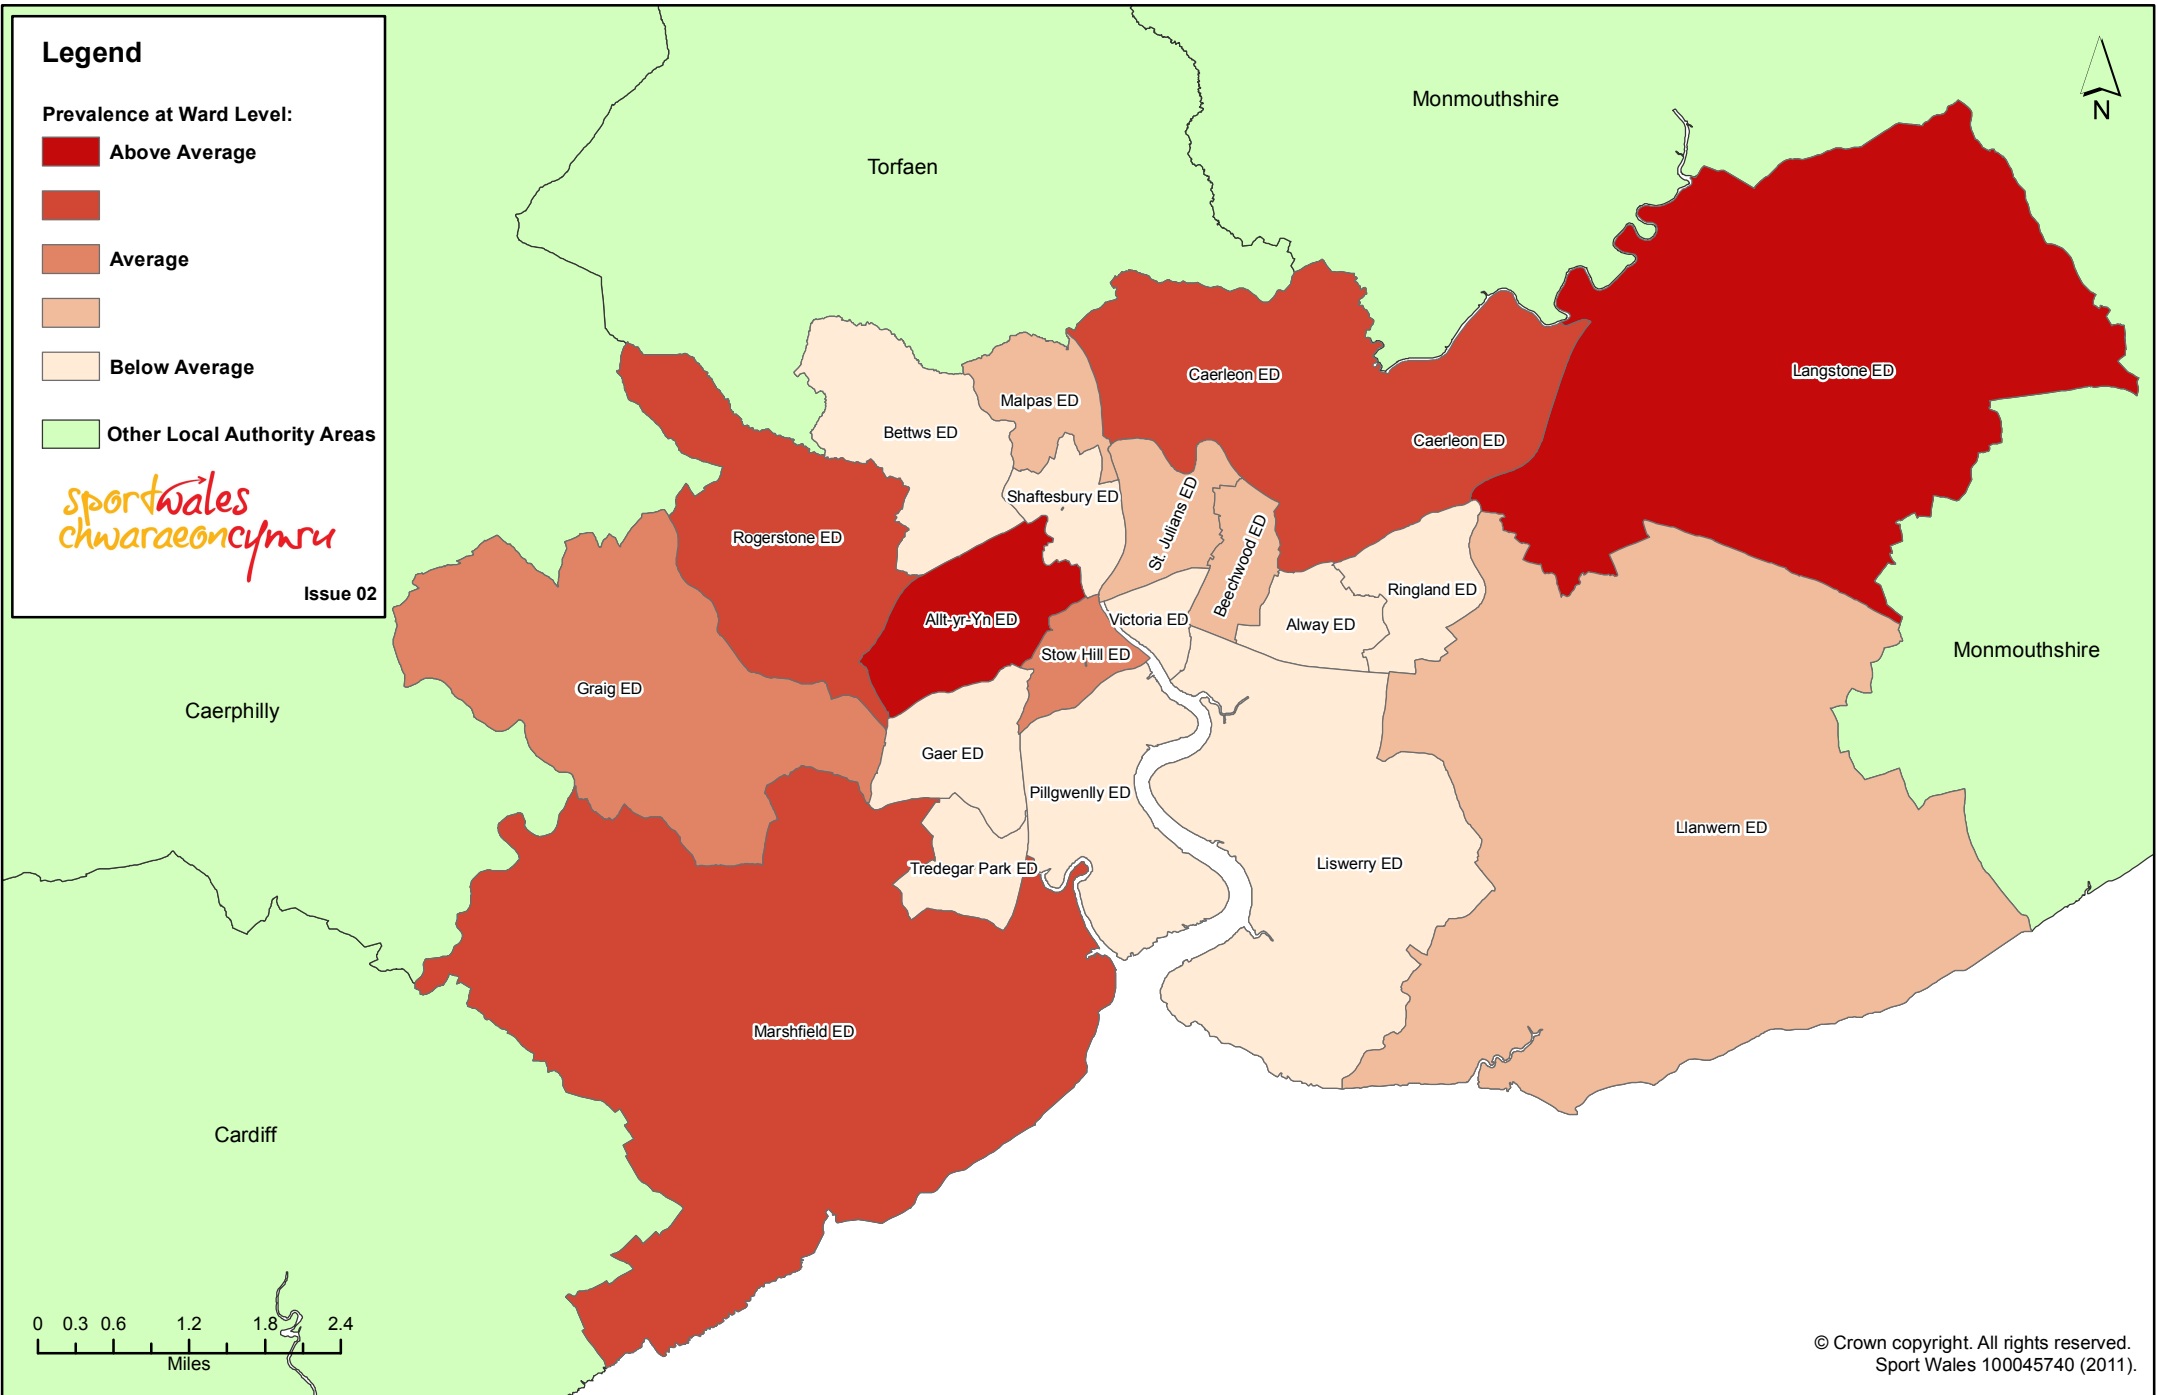

### Legend

#### Prevalence at Ward Level:

 Above Average

 Average

 Below Average

 Other Local Authority Areas

*sportwales*  
*chwaraeioncymru*

Issue 02

0 0.3 0.6 1.2 1.8 2.4  
Miles

## Amlygrwydd Rhys - Casnewydd