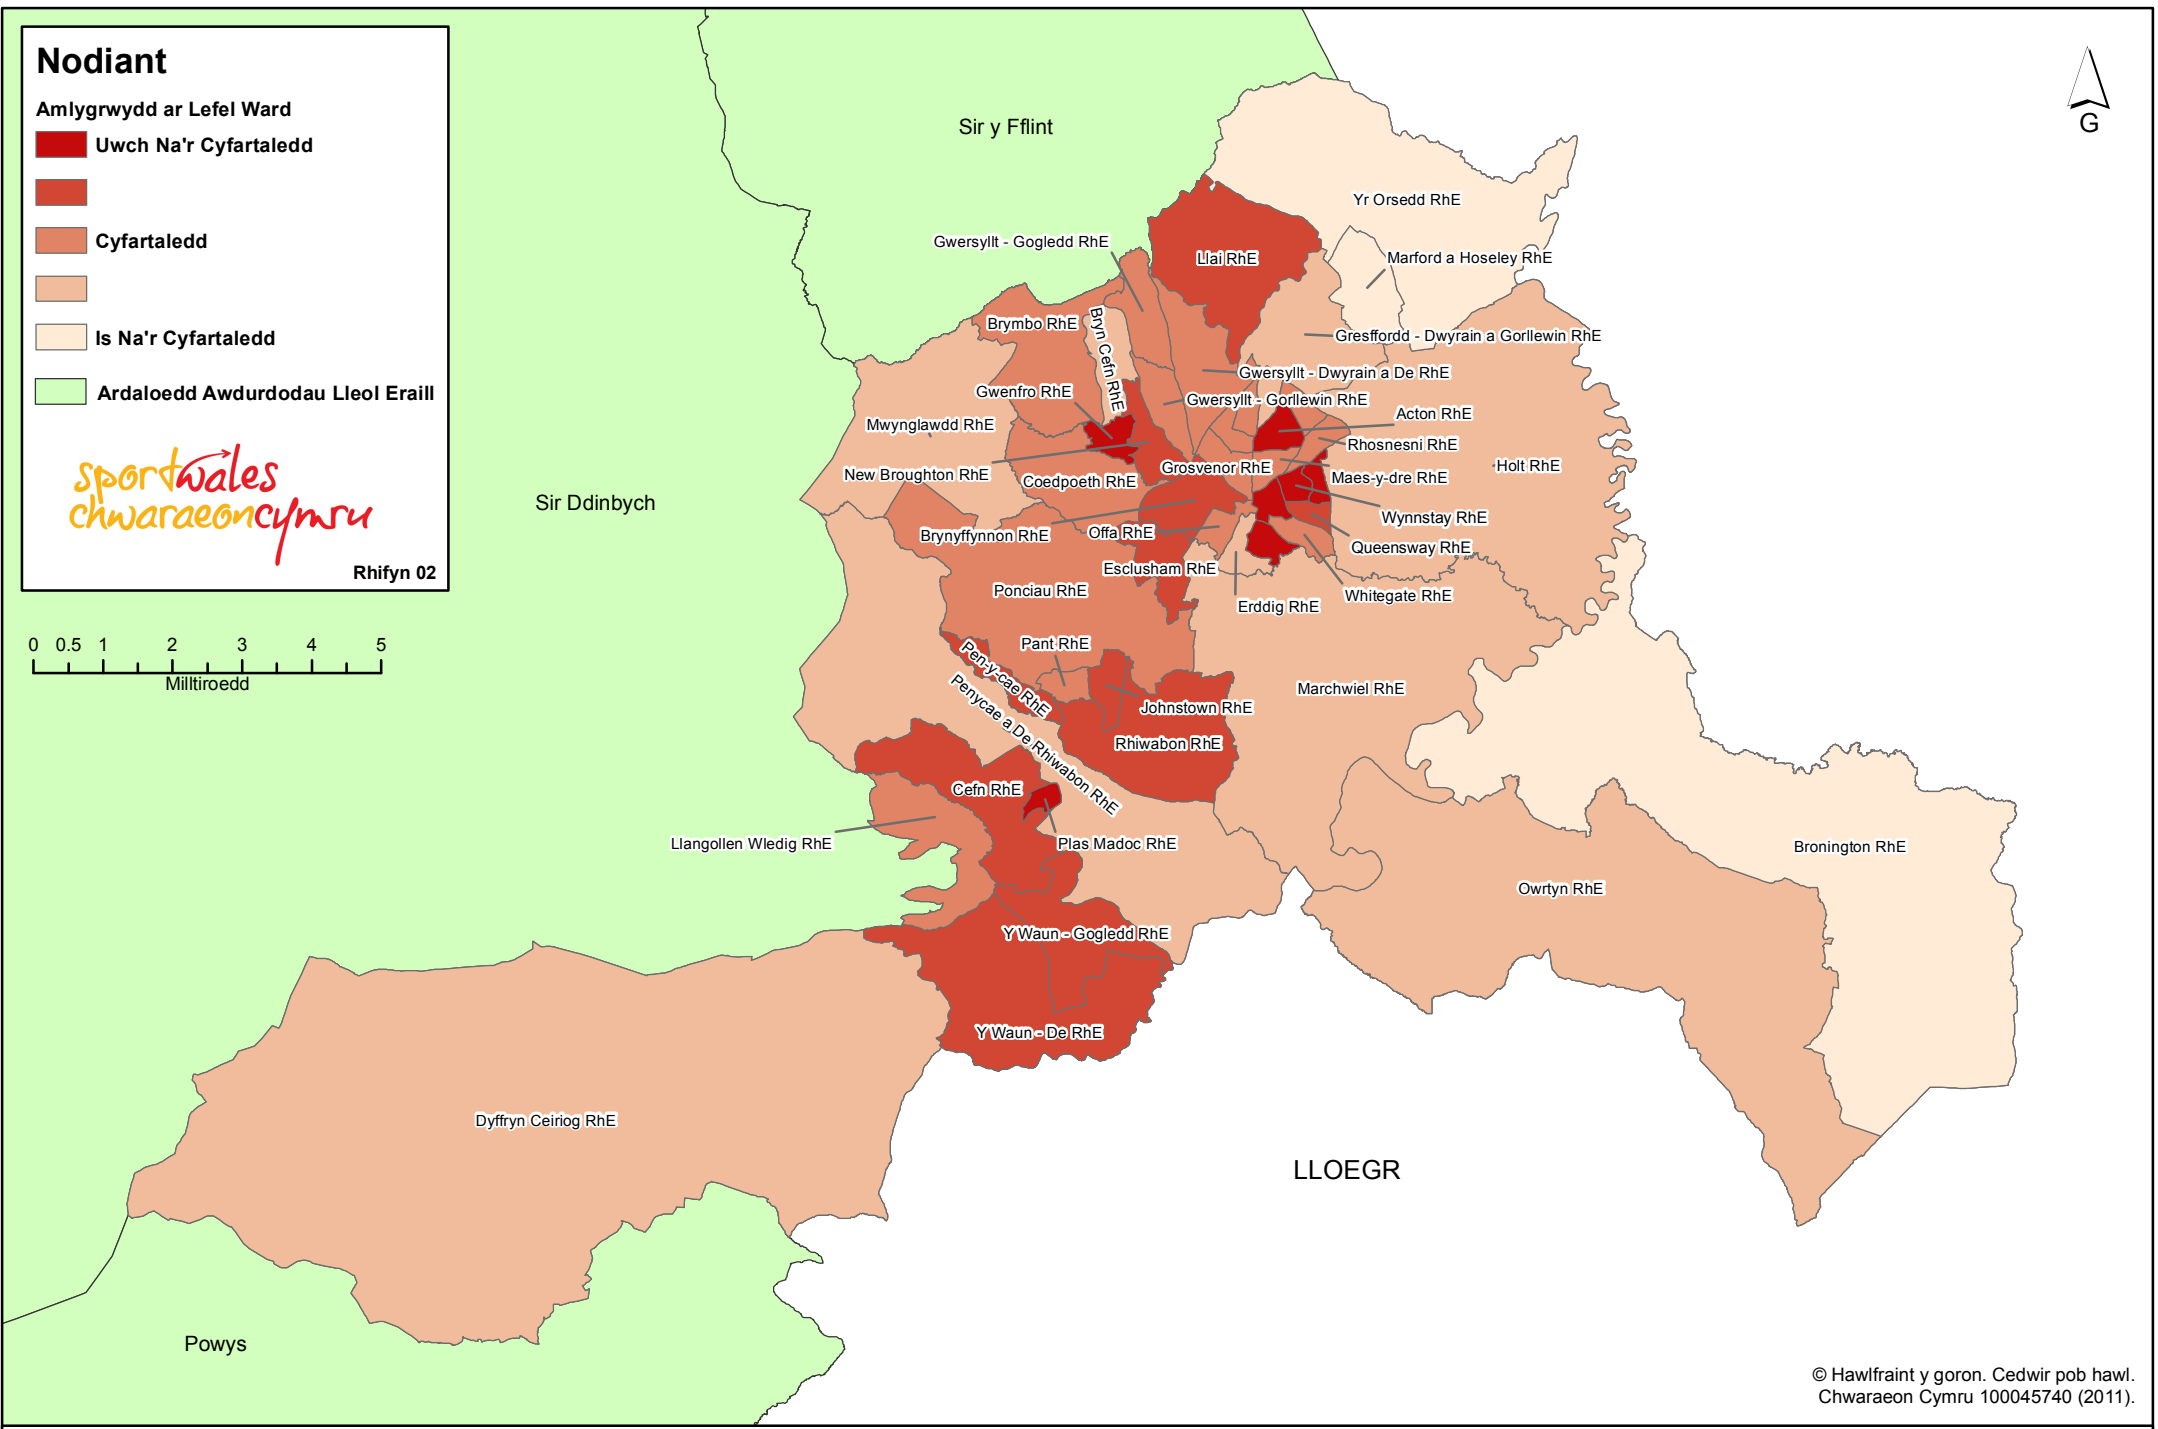

Nodiant

Amlygrwydd ar Lefel Ward

Uwch Na'r Cyfartaledd

Cyfartaledd

Is Na'r Cyfartaledd

Ardaloedd Awdurdodau Lleol Eraill

sportwales
chwaraeon cymru

Rhifyn 02

© Hawlfraint y goron. Cedwir pob hawl.
Chwaraeon Cymru 100045740 (2011).

Amlygrwydd Dot - Wrecsam