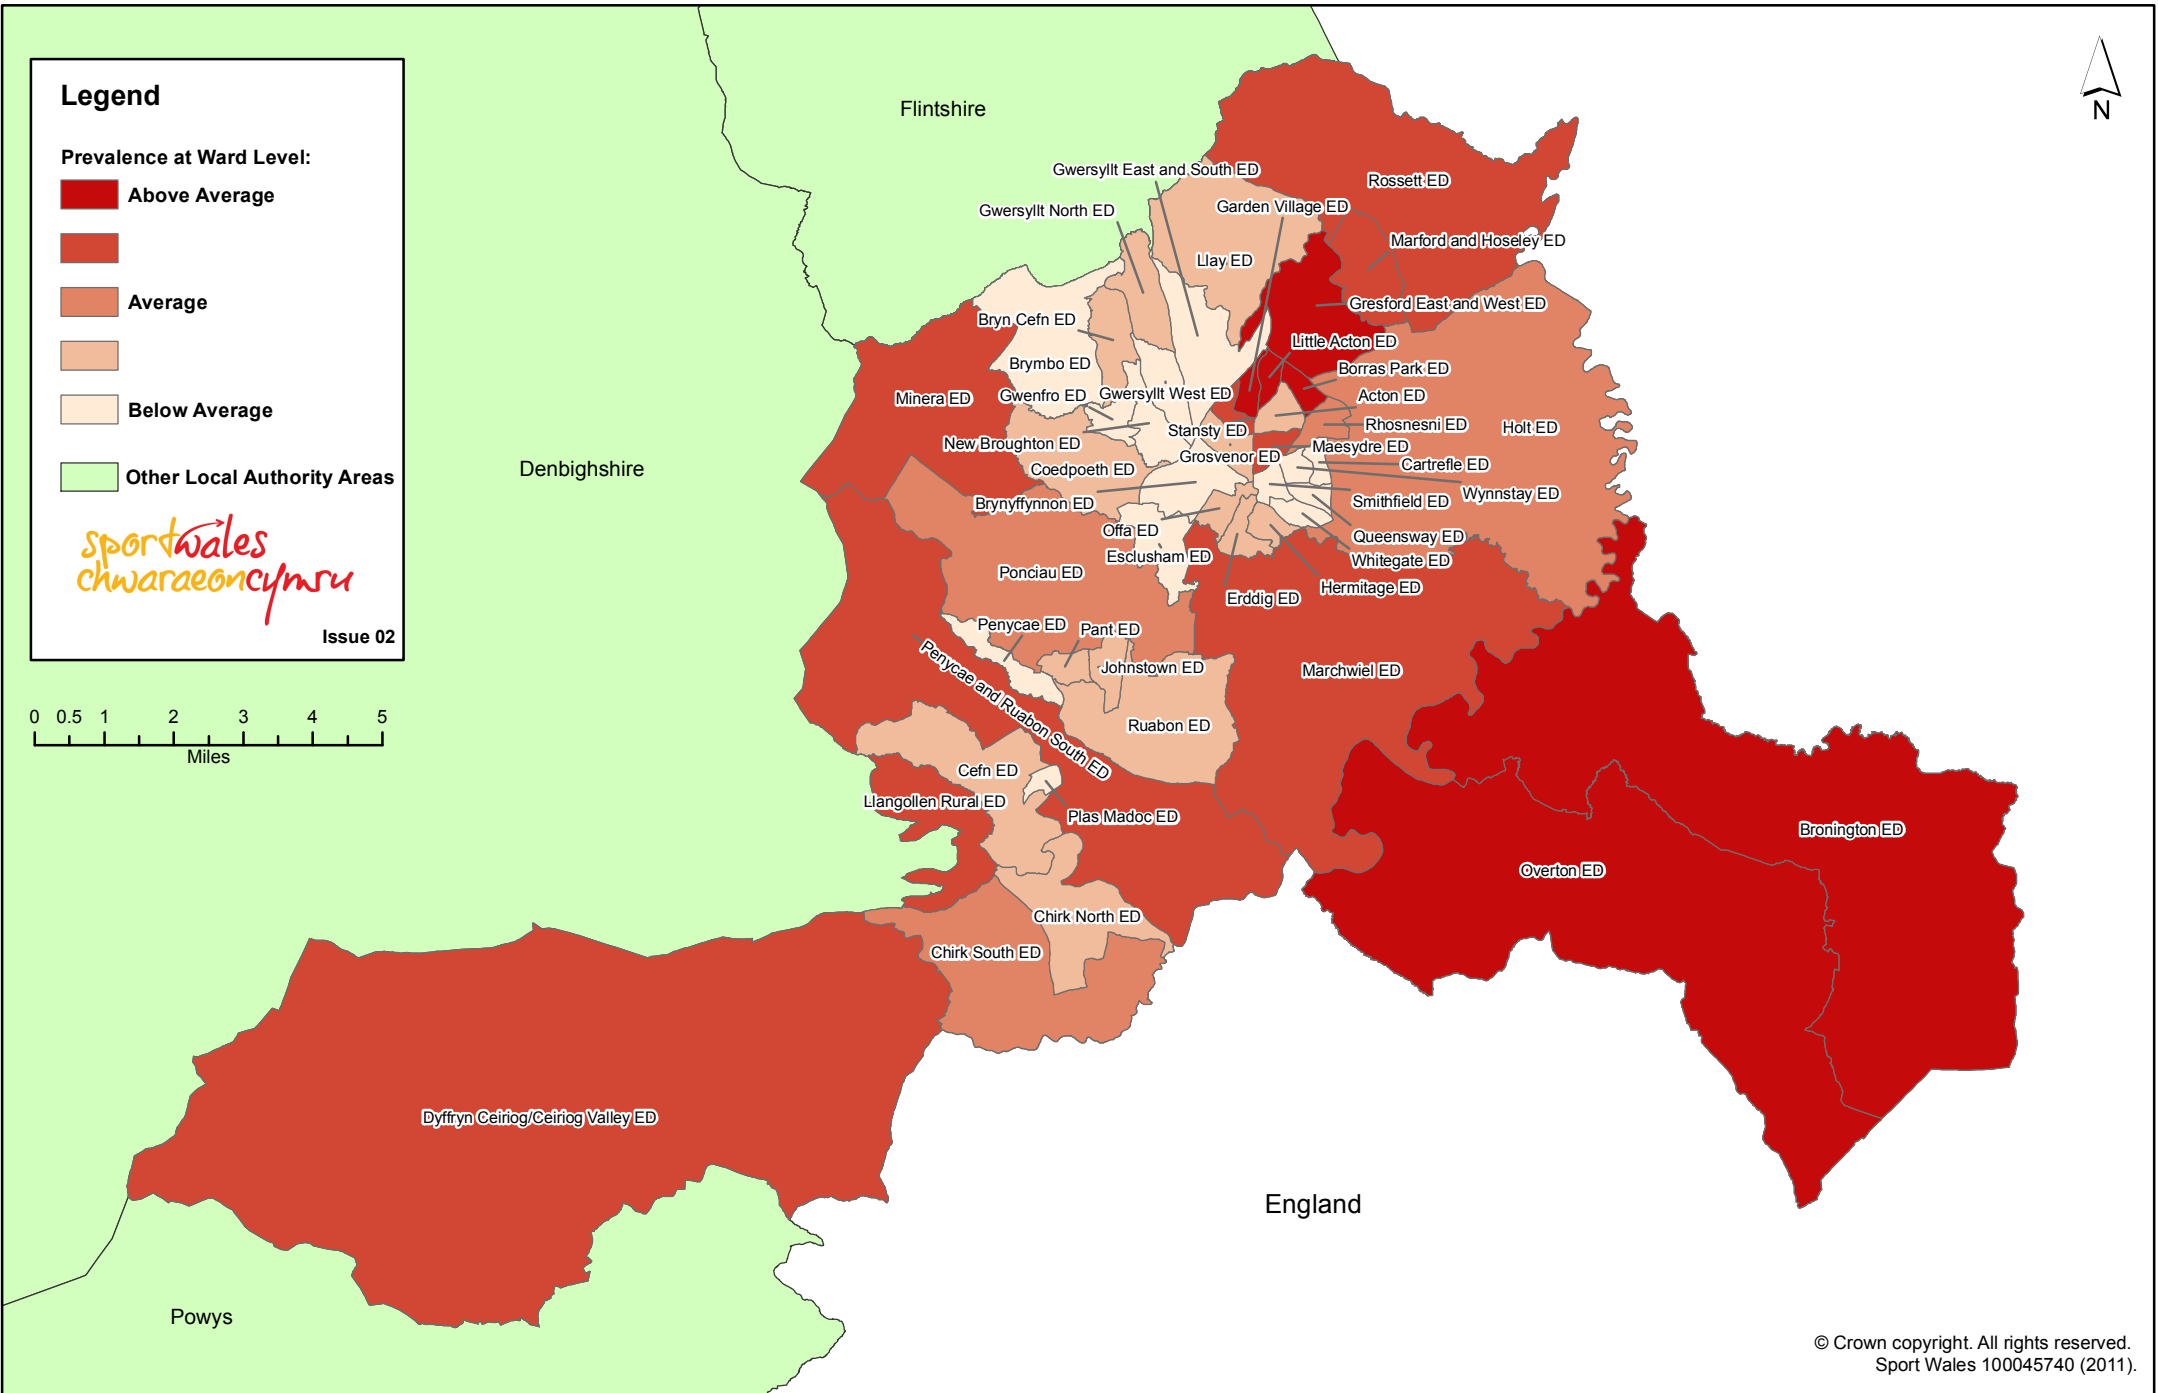

### Legend

Prevalence at Ward Level:

 Above Average

 Average

 Below Average

 Other Local Authority Areas

*sportwales*  
*chwaraeoncymsu*

Issue 02

## Prevalence of Bob and Betty - Wrexham