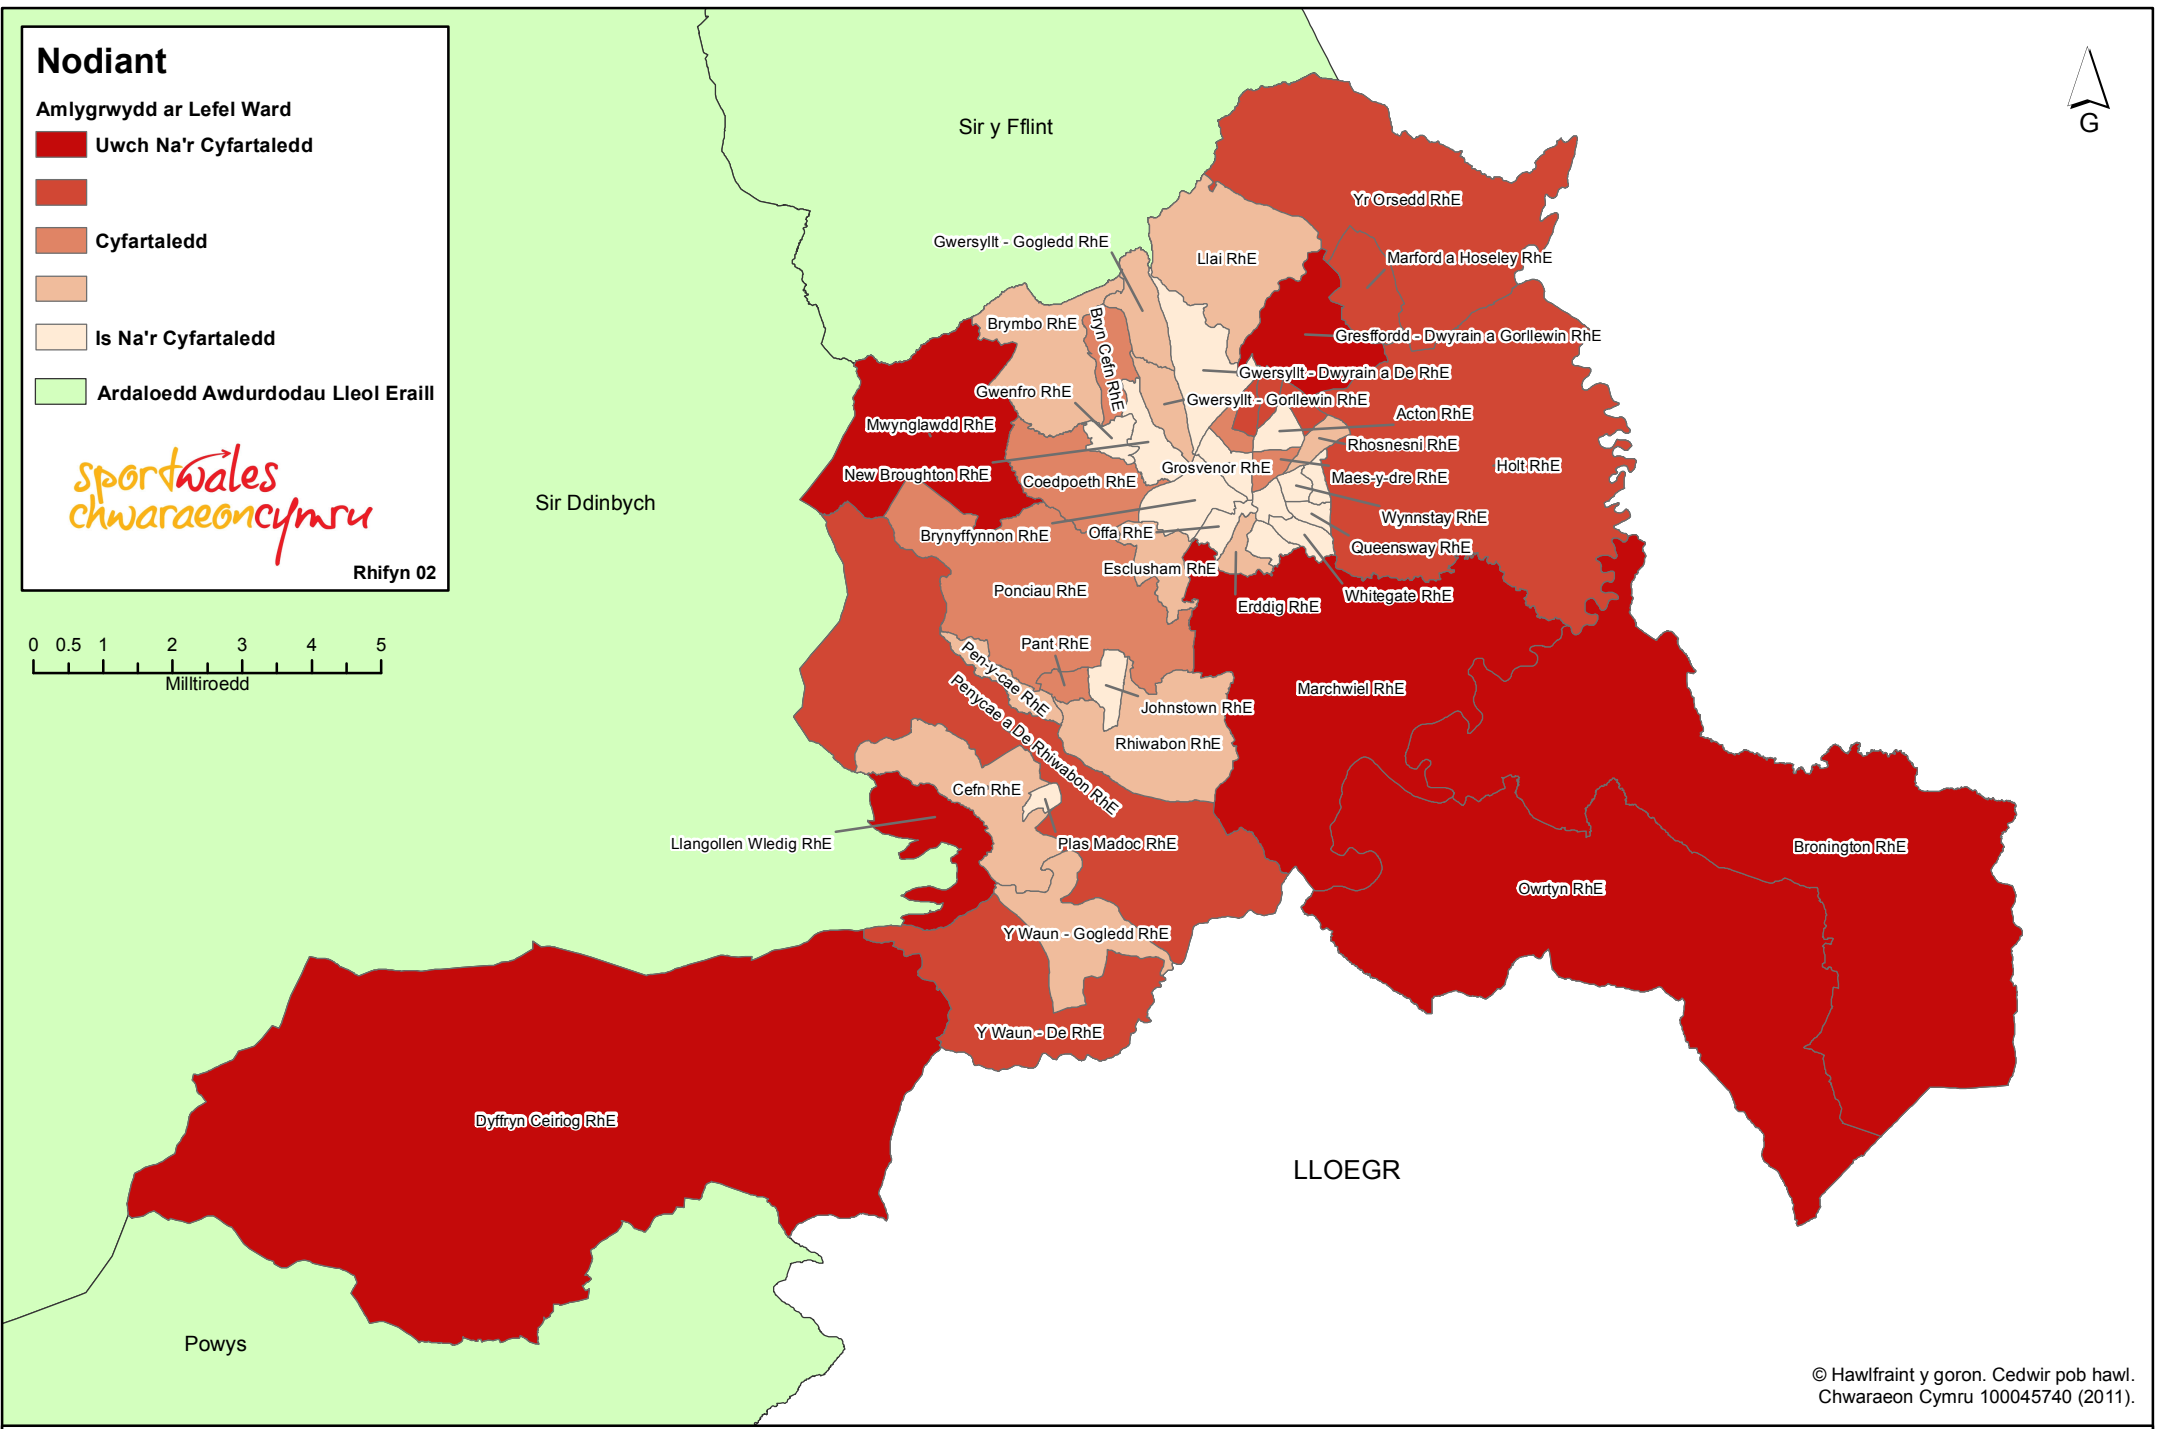

Nodiant

Amlygrwydd ar Lefel Ward

Uwch Na'r Cyfartaledd

Cyfartaledd

Is Na'r Cyfartaledd

Ardaloedd Awdurdodau Lleol Eraill

sportwales
chwaraeon cymru

Rhifyn 02

© Hawlfraint y goron. Cedwir pob hawl.
Chwaraeon Cymru 100045740 (2011).

Amlygrwydd John & Ann - Wrexham