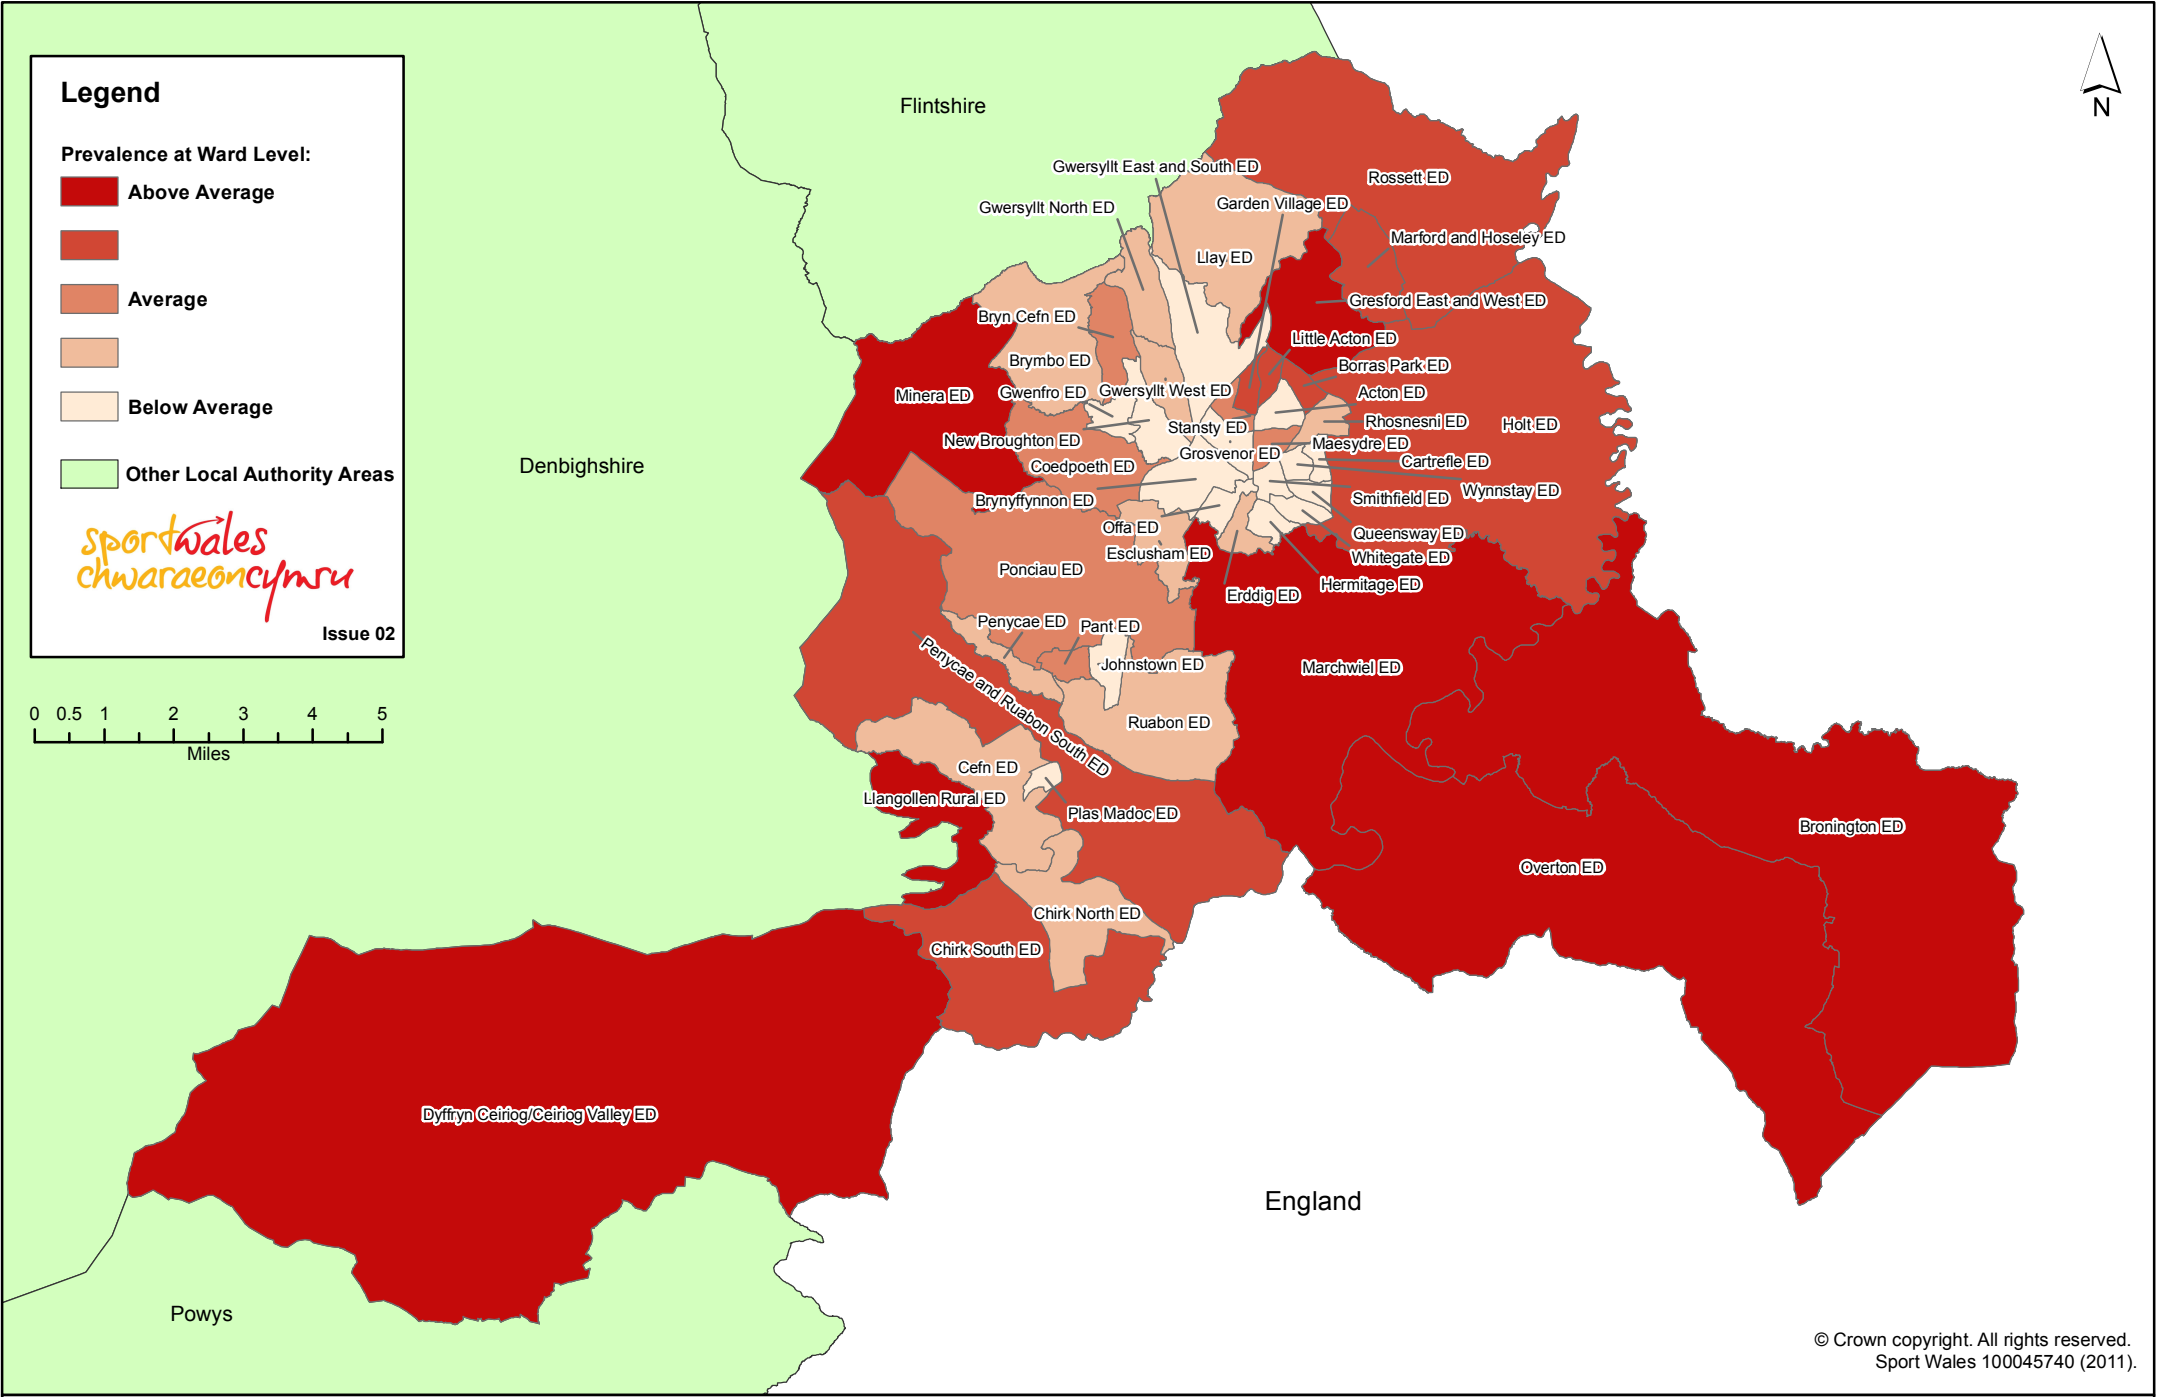

Legend

Prevalence at Ward Level:

 Above Average

 Average

 Below Average

 Other Local Authority Areas

sportwales
chwaraeoncymru

Issue 02