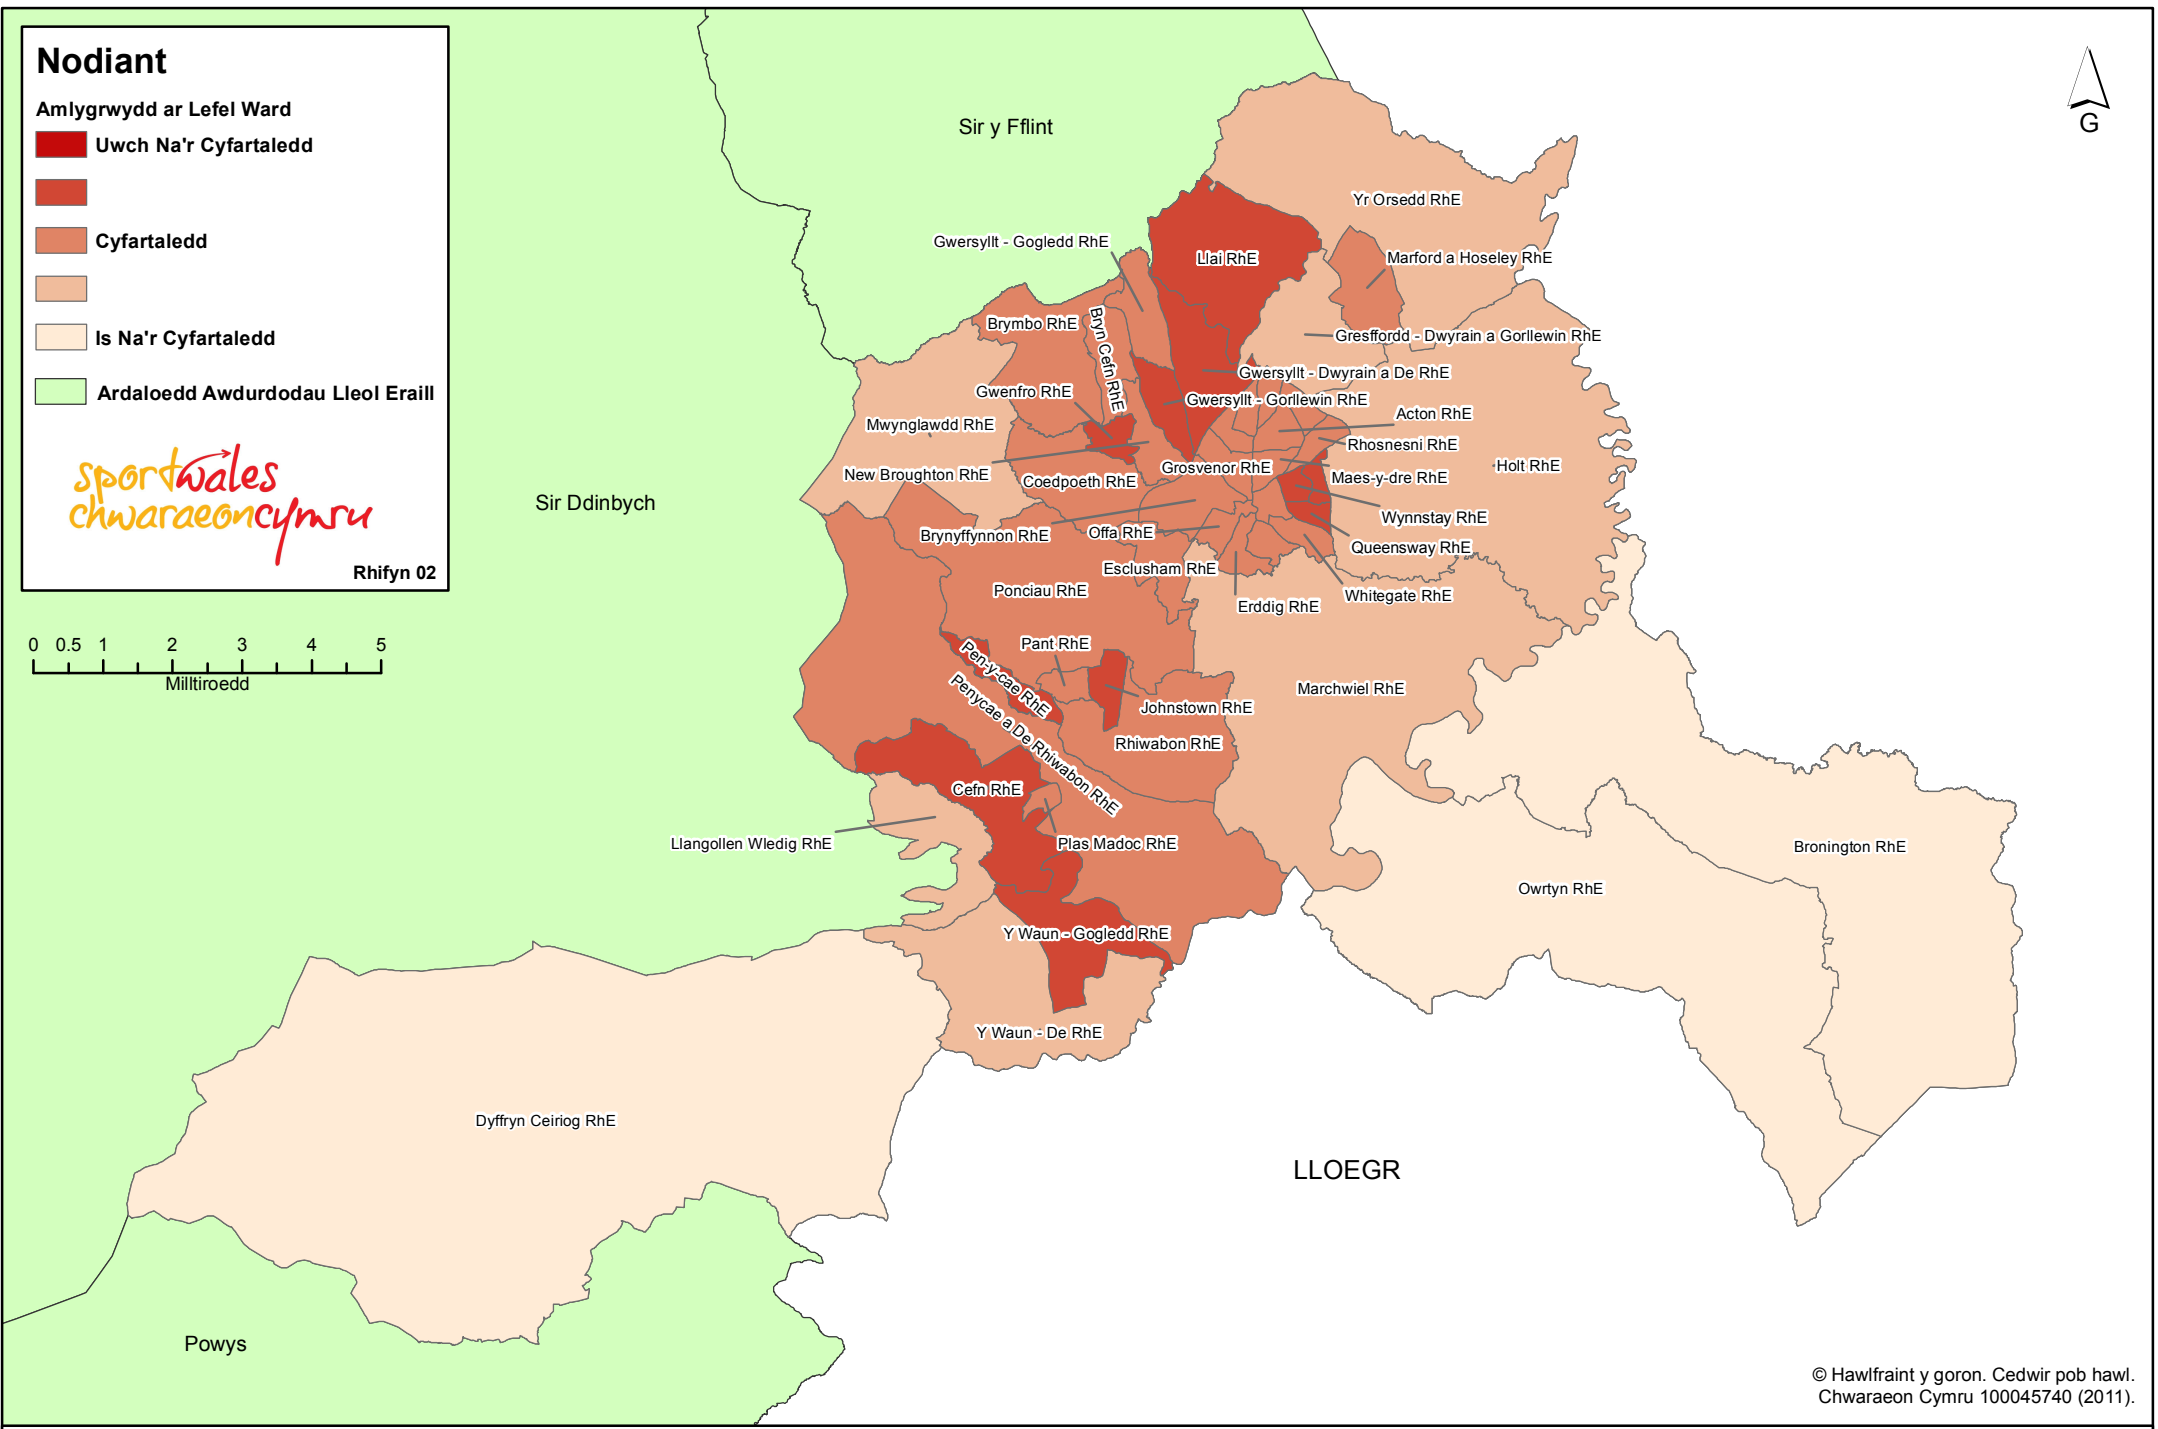

Nodiant

Amlygrwydd ar Lefel Ward

Uwch Na'r Cyfartaledd

Cyfartaledd

Is Na'r Cyfartaledd

Ardaloedd Awdurdodau Lleol Eraill

sportwales
chwaraeon cymru

Rhifyn 02

Amlygrwydd Christine - Wrecsam

© Hawlfraint y goron. Cedwir pob hawl.
Chwaraeon Cymru 100045740 (2011).