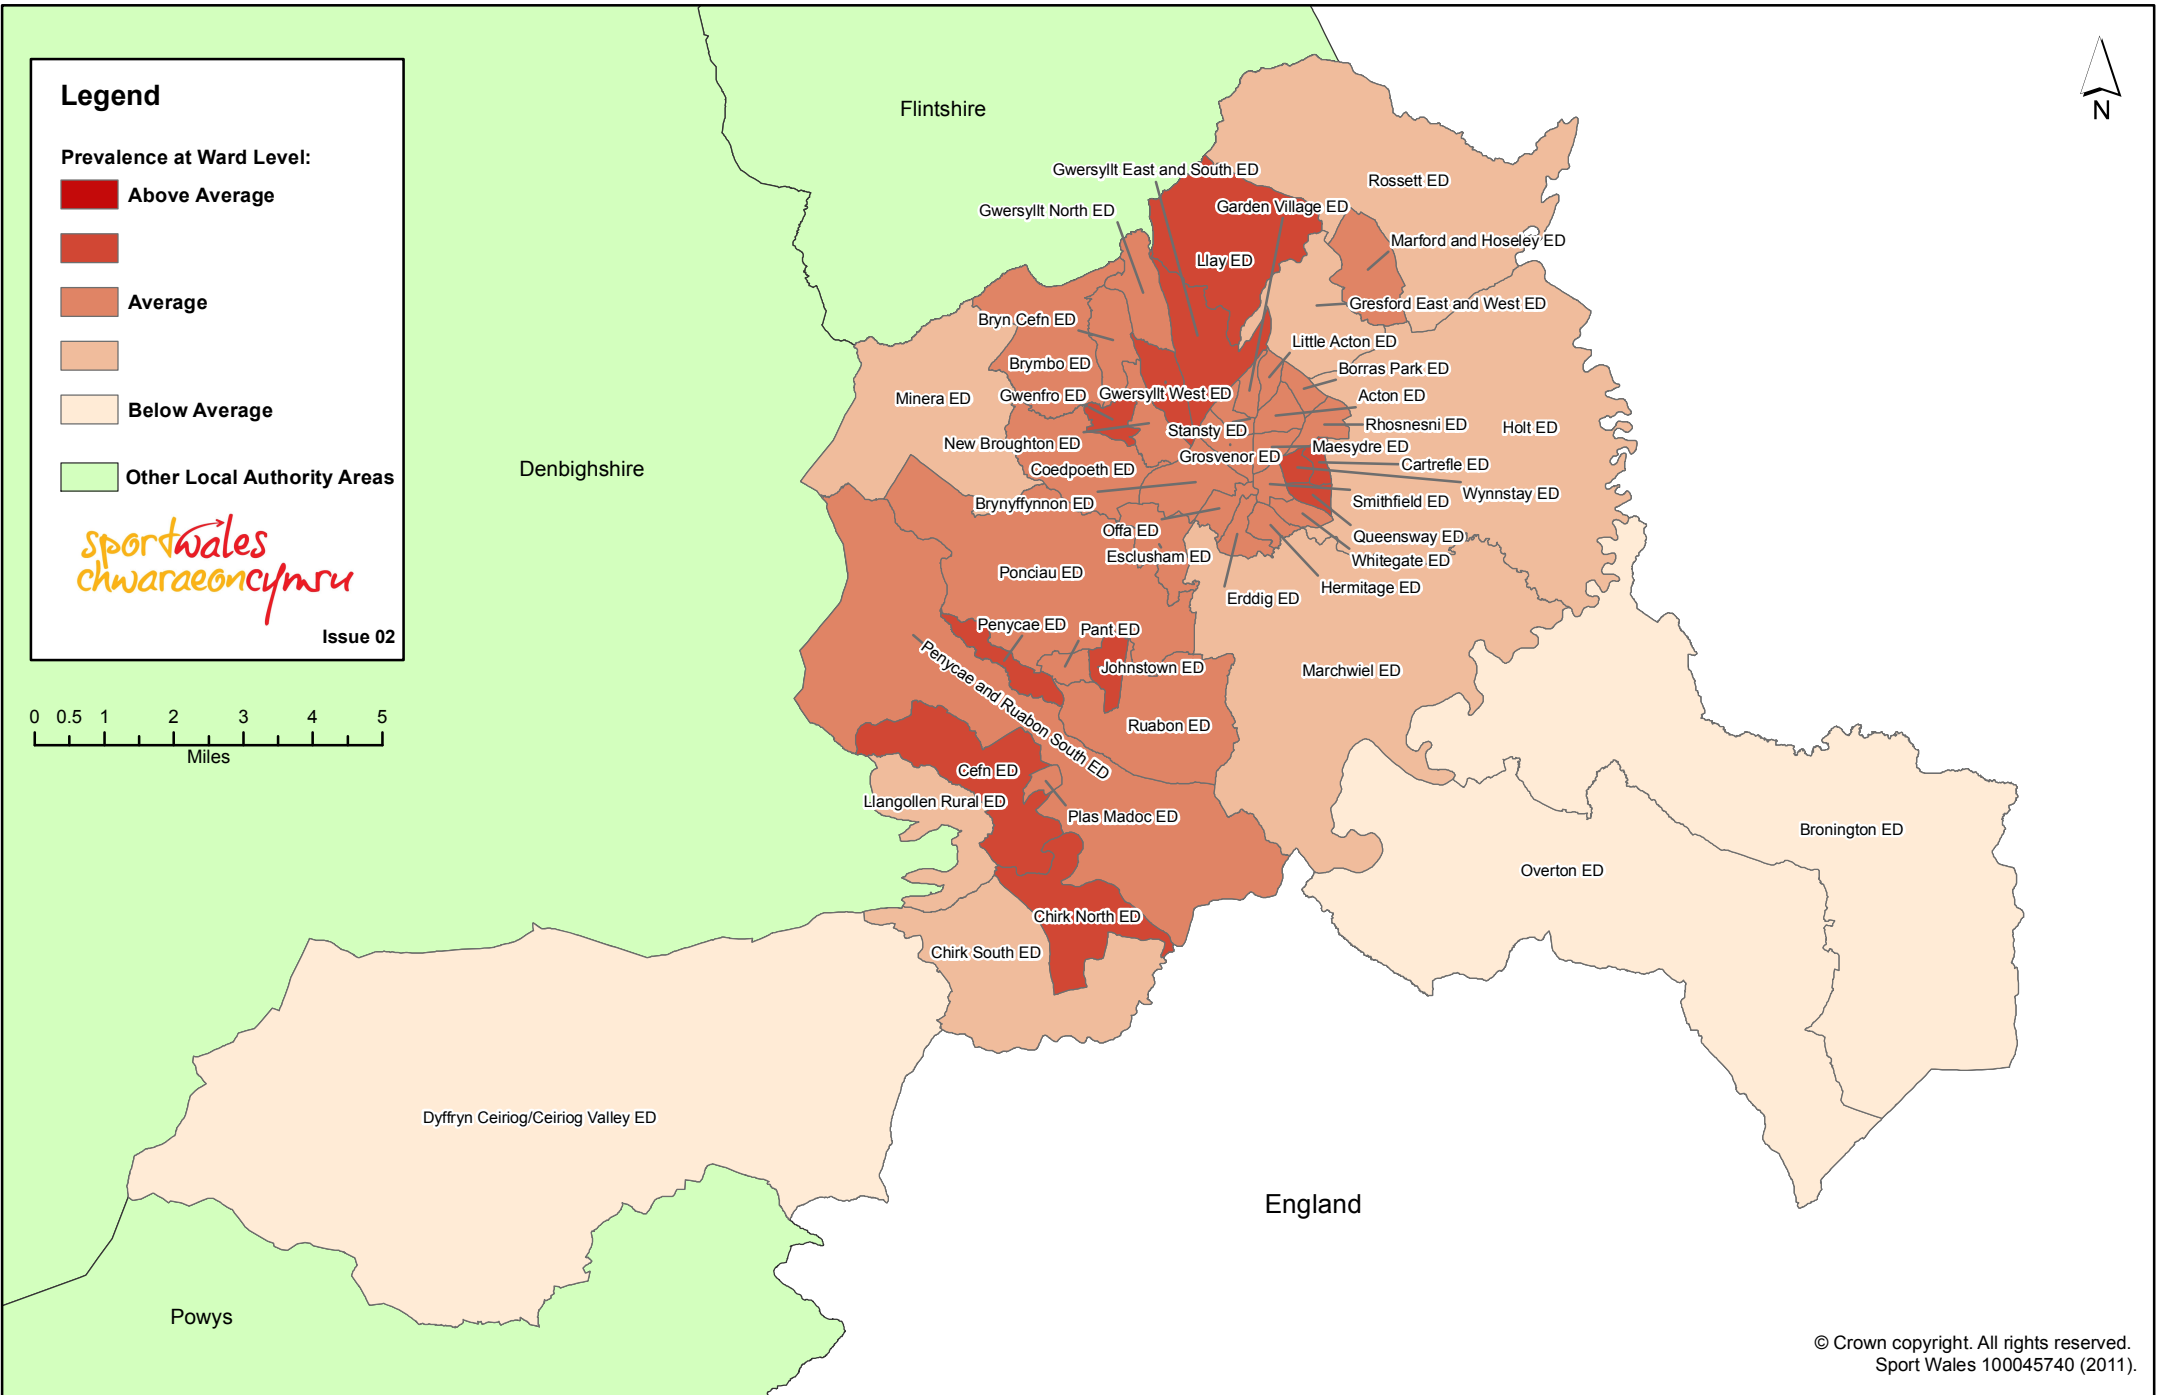

Legend

Prevalence at Ward Level:

 Above Average

 Average

 Below Average

 Other Local Authority Areas

sportwales
chwaraeoncymsu

Issue 02