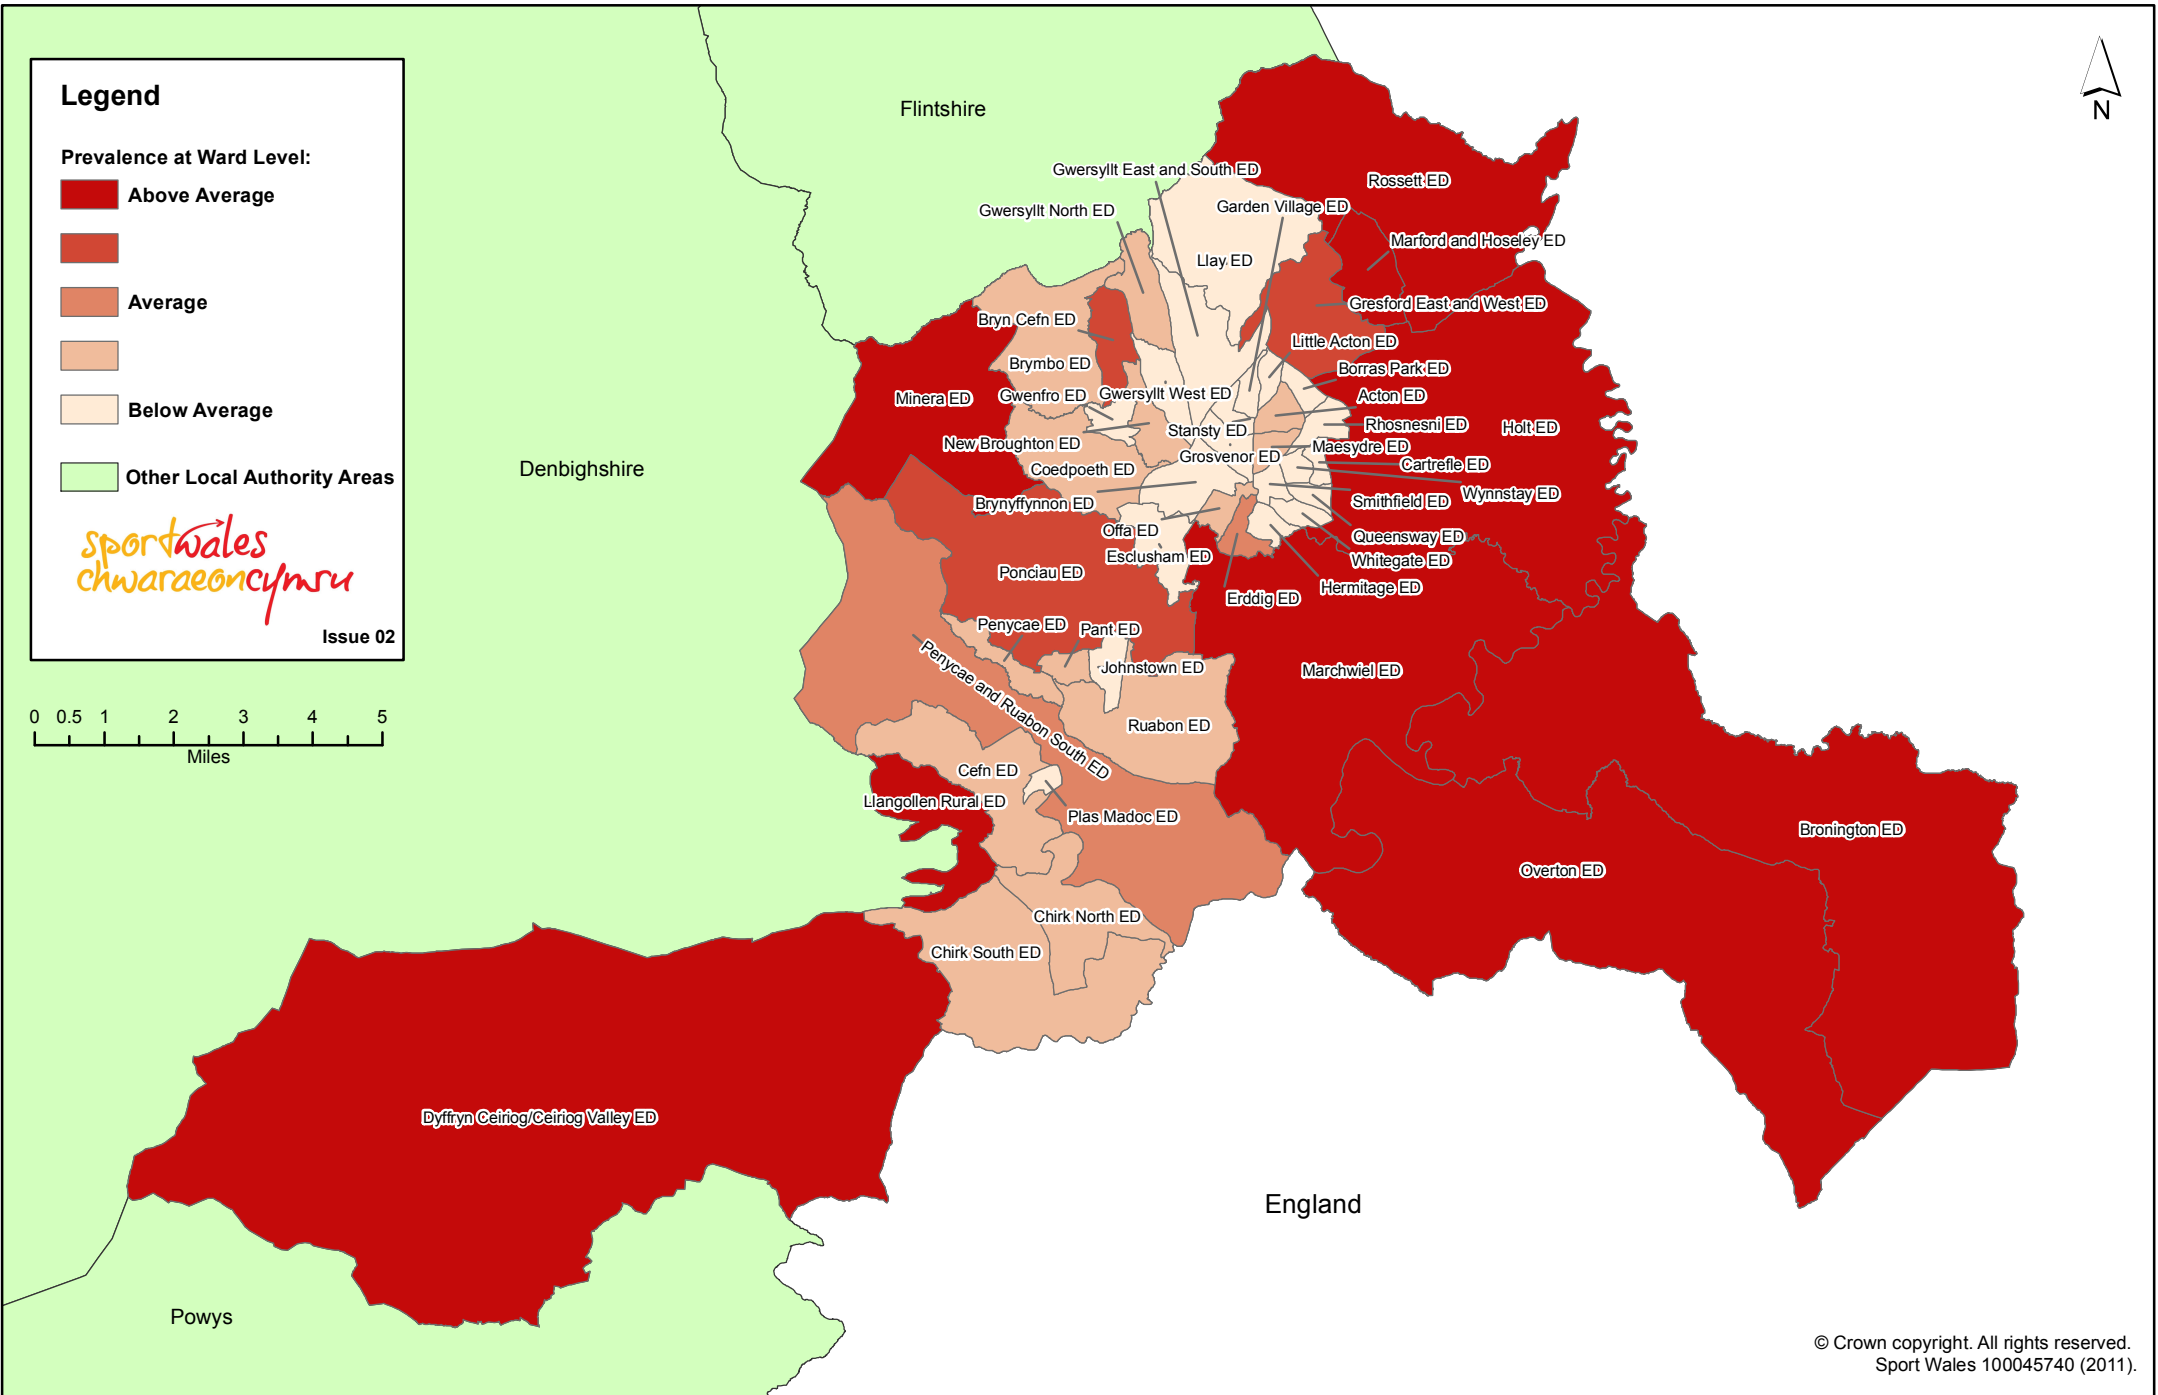

### Legend

Prevalence at Ward Level:

 Above Average

 Average

 Below Average

 Other Local Authority Areas

*sportwales*  
*chwaraeoncymsu*

Issue 02