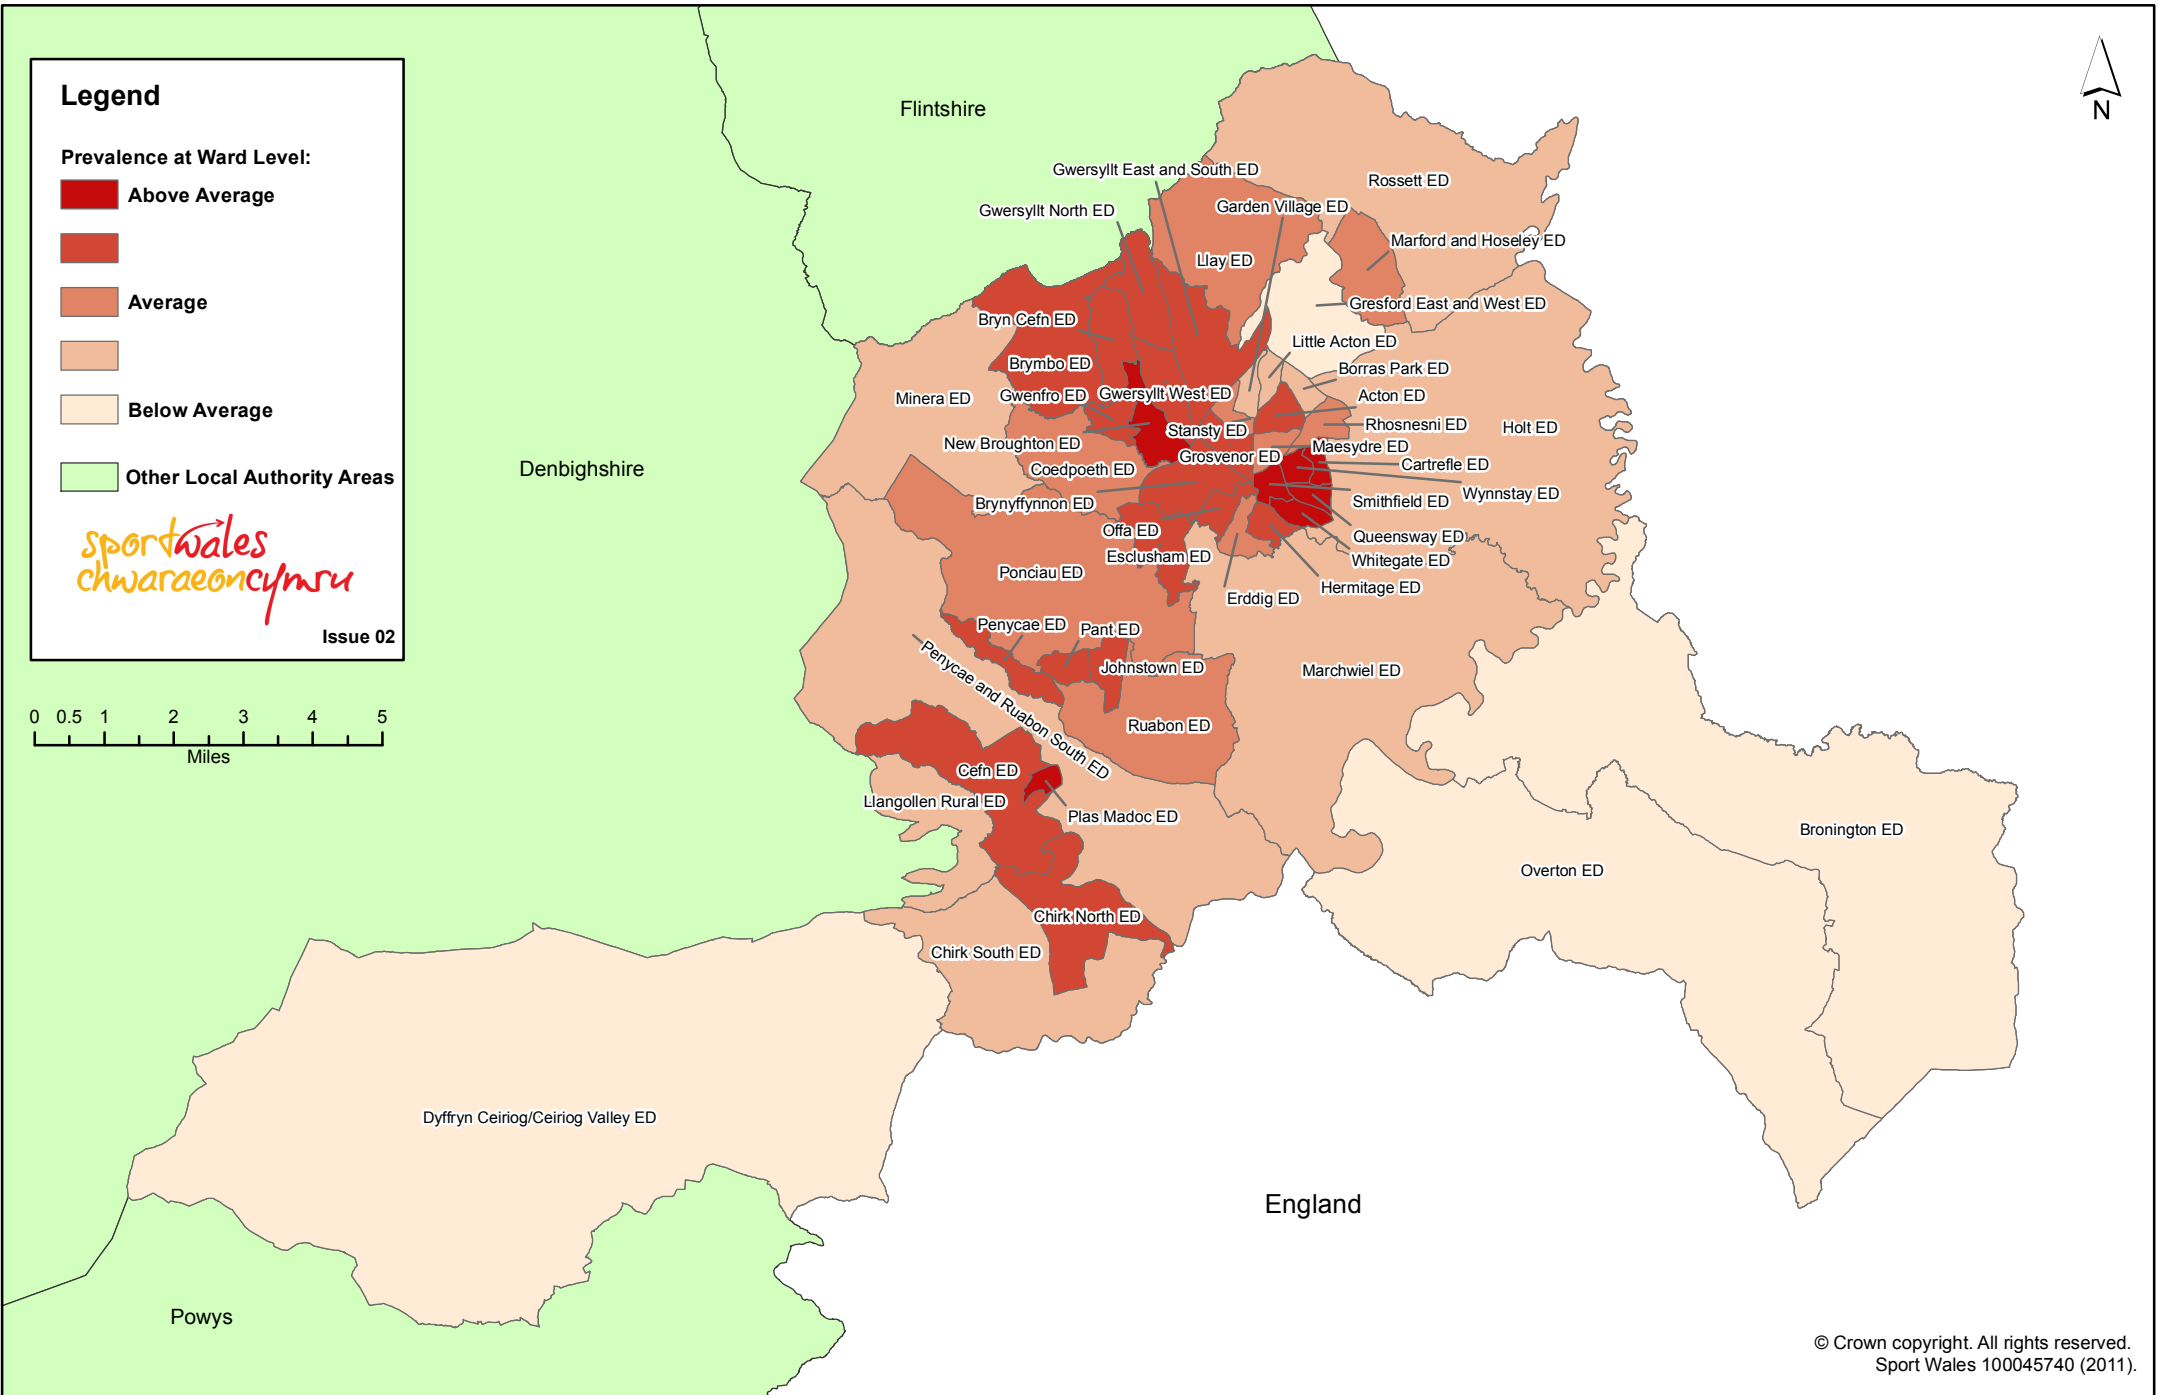

### Legend

Prevalence at Ward Level:

 Above Average

 Average

 Below Average

 Other Local Authority Areas

*sportwales*  
*chwaraeoncymsu*

Issue 02