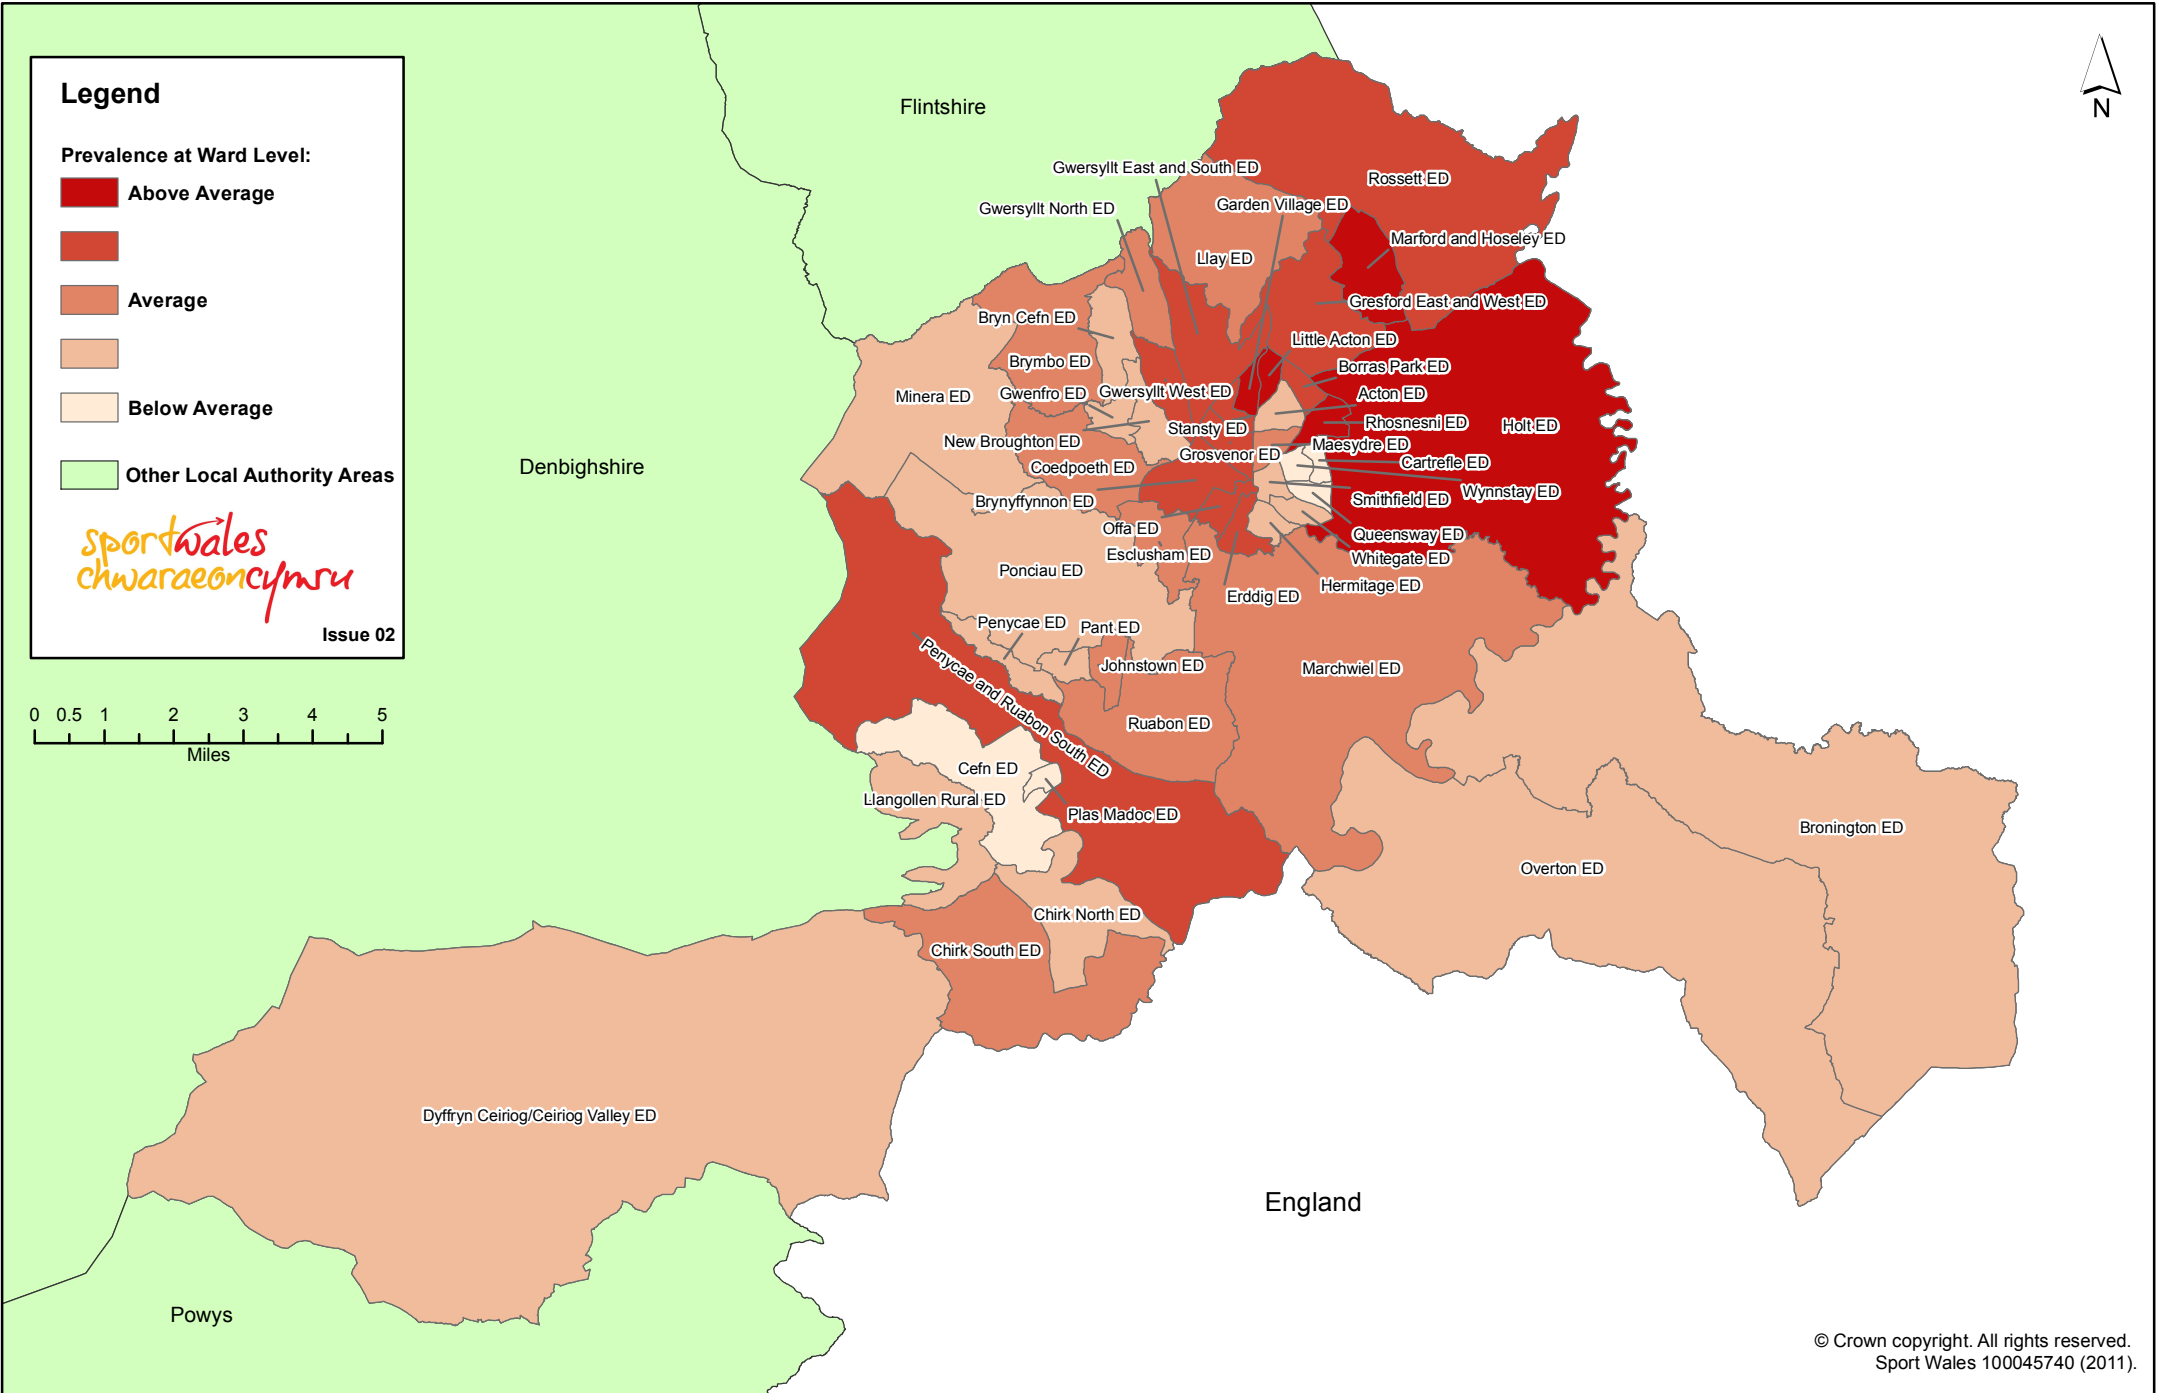

Legend

Prevalence at Ward Level:

 Above Average

 Average

 Below Average

 Other Local Authority Areas

sportwales
chwaraeoncymsu

Issue 02