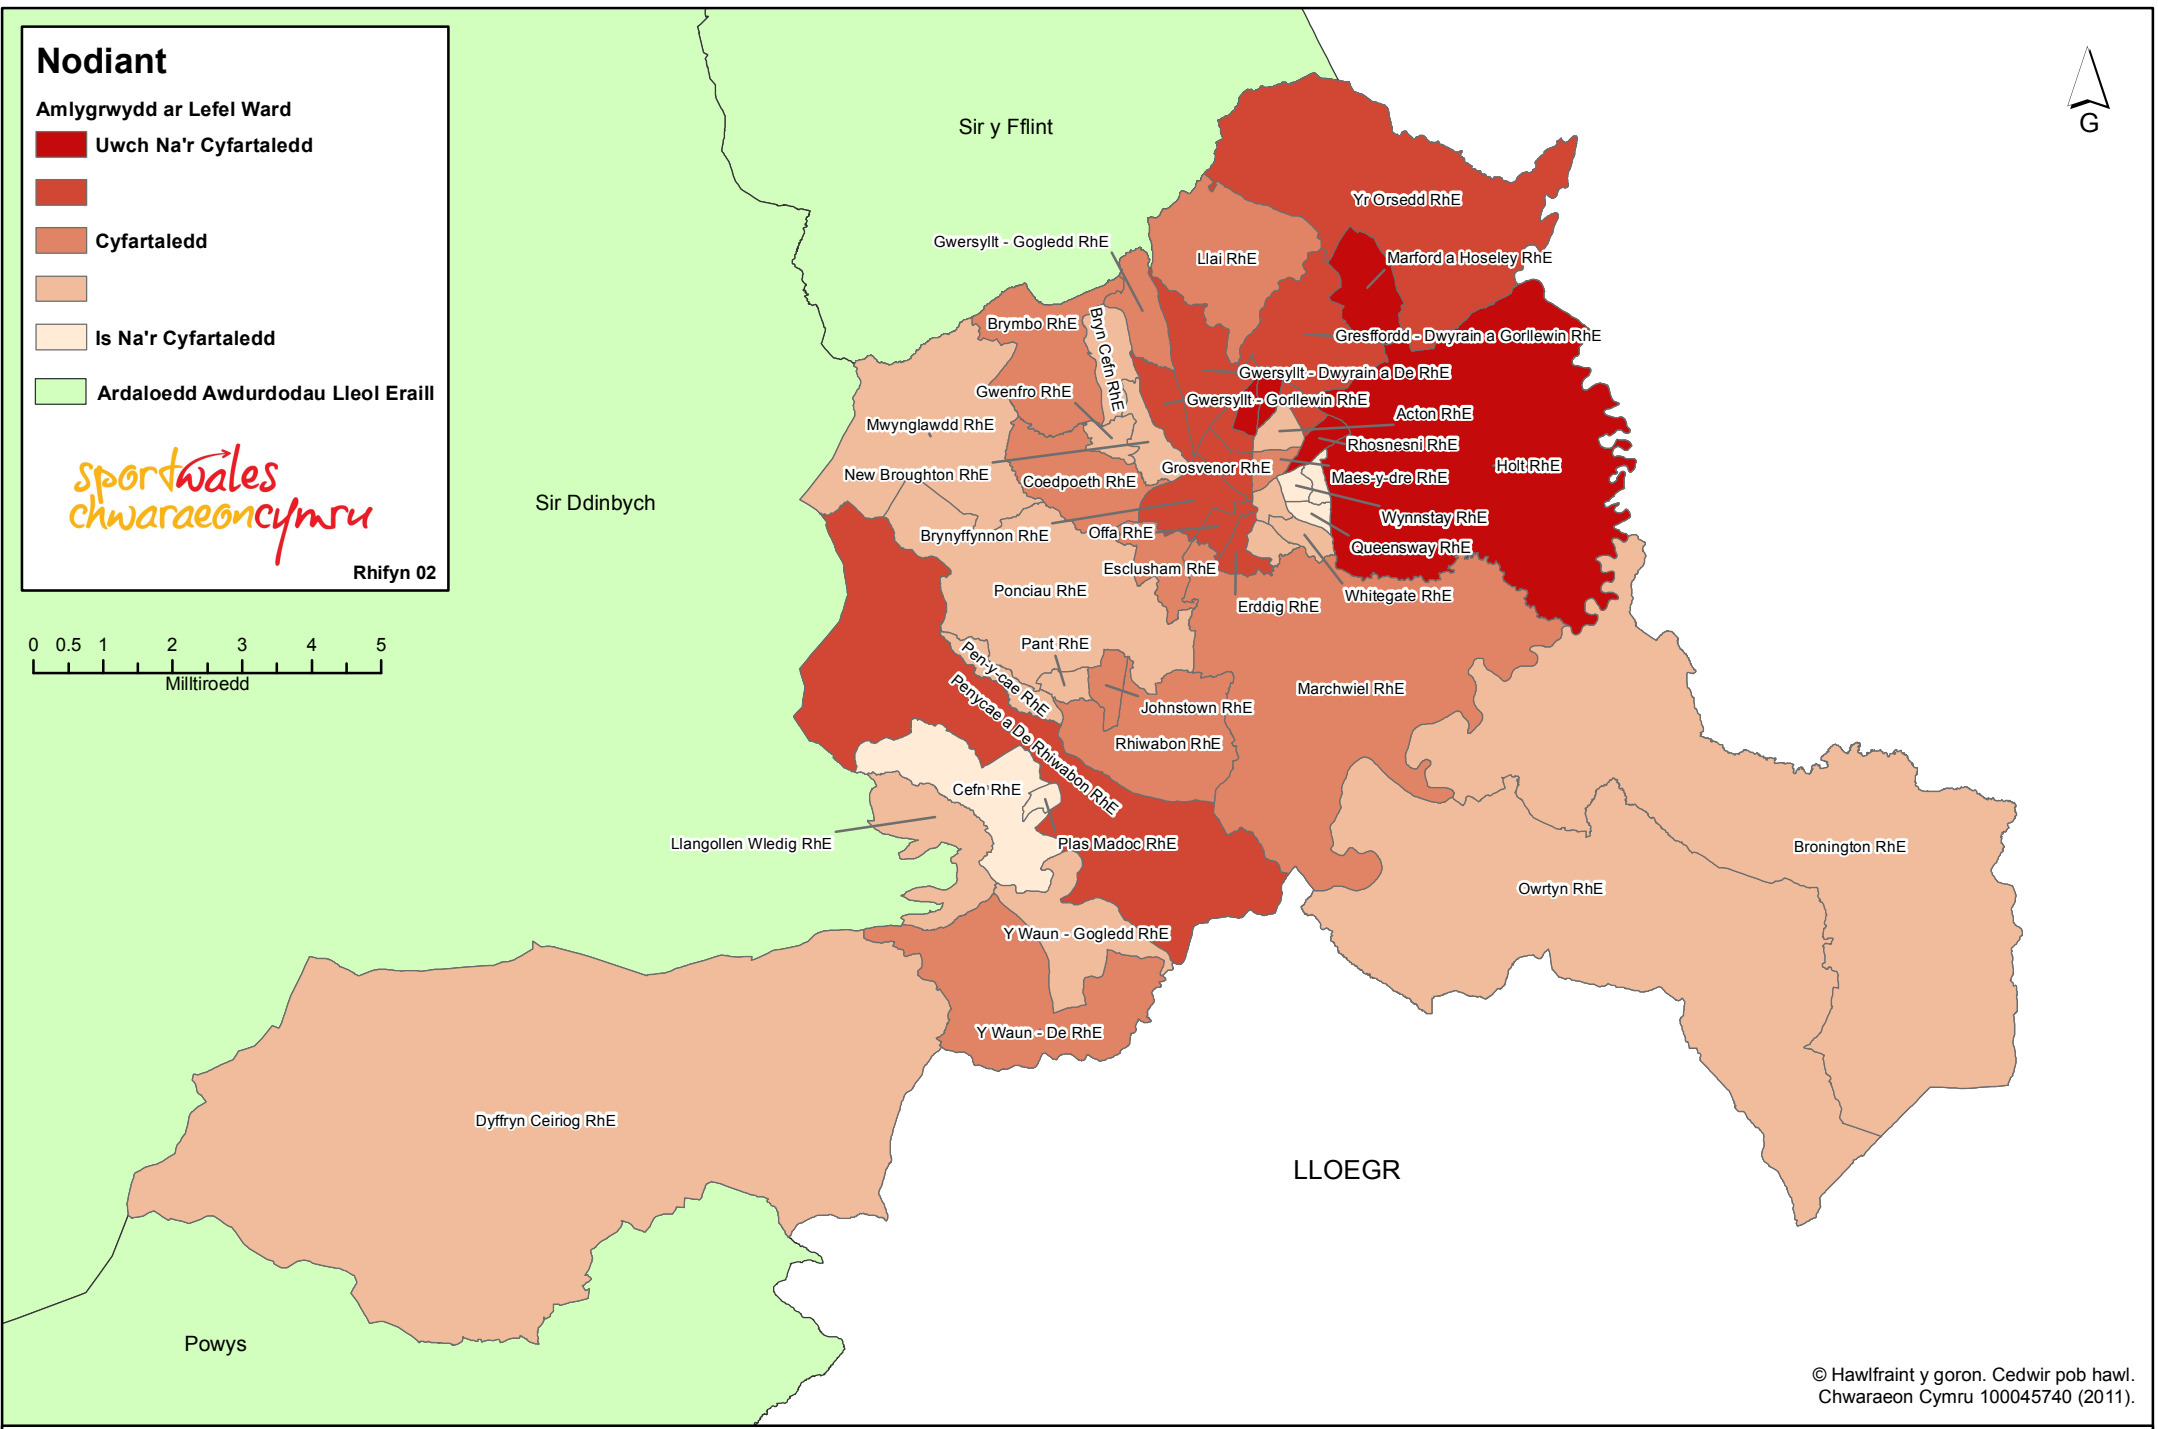

Nodiant

Amlygrwydd ar Lefel Ward

Uwch Na'r Cyfartaledd

Cyfartaledd

Is Na'r Cyfartaledd

Ardaloedd Awdurdodau Lleol Eraill

sportwales
chwaraeon cymru

Rhifyn 02

LLOEGR

© Hawlfraint y goron. Cedwir pob hawl.
Chwaraeon Cymru 100045740 (2011).

Amlygrwydd Mark - Wrecsam