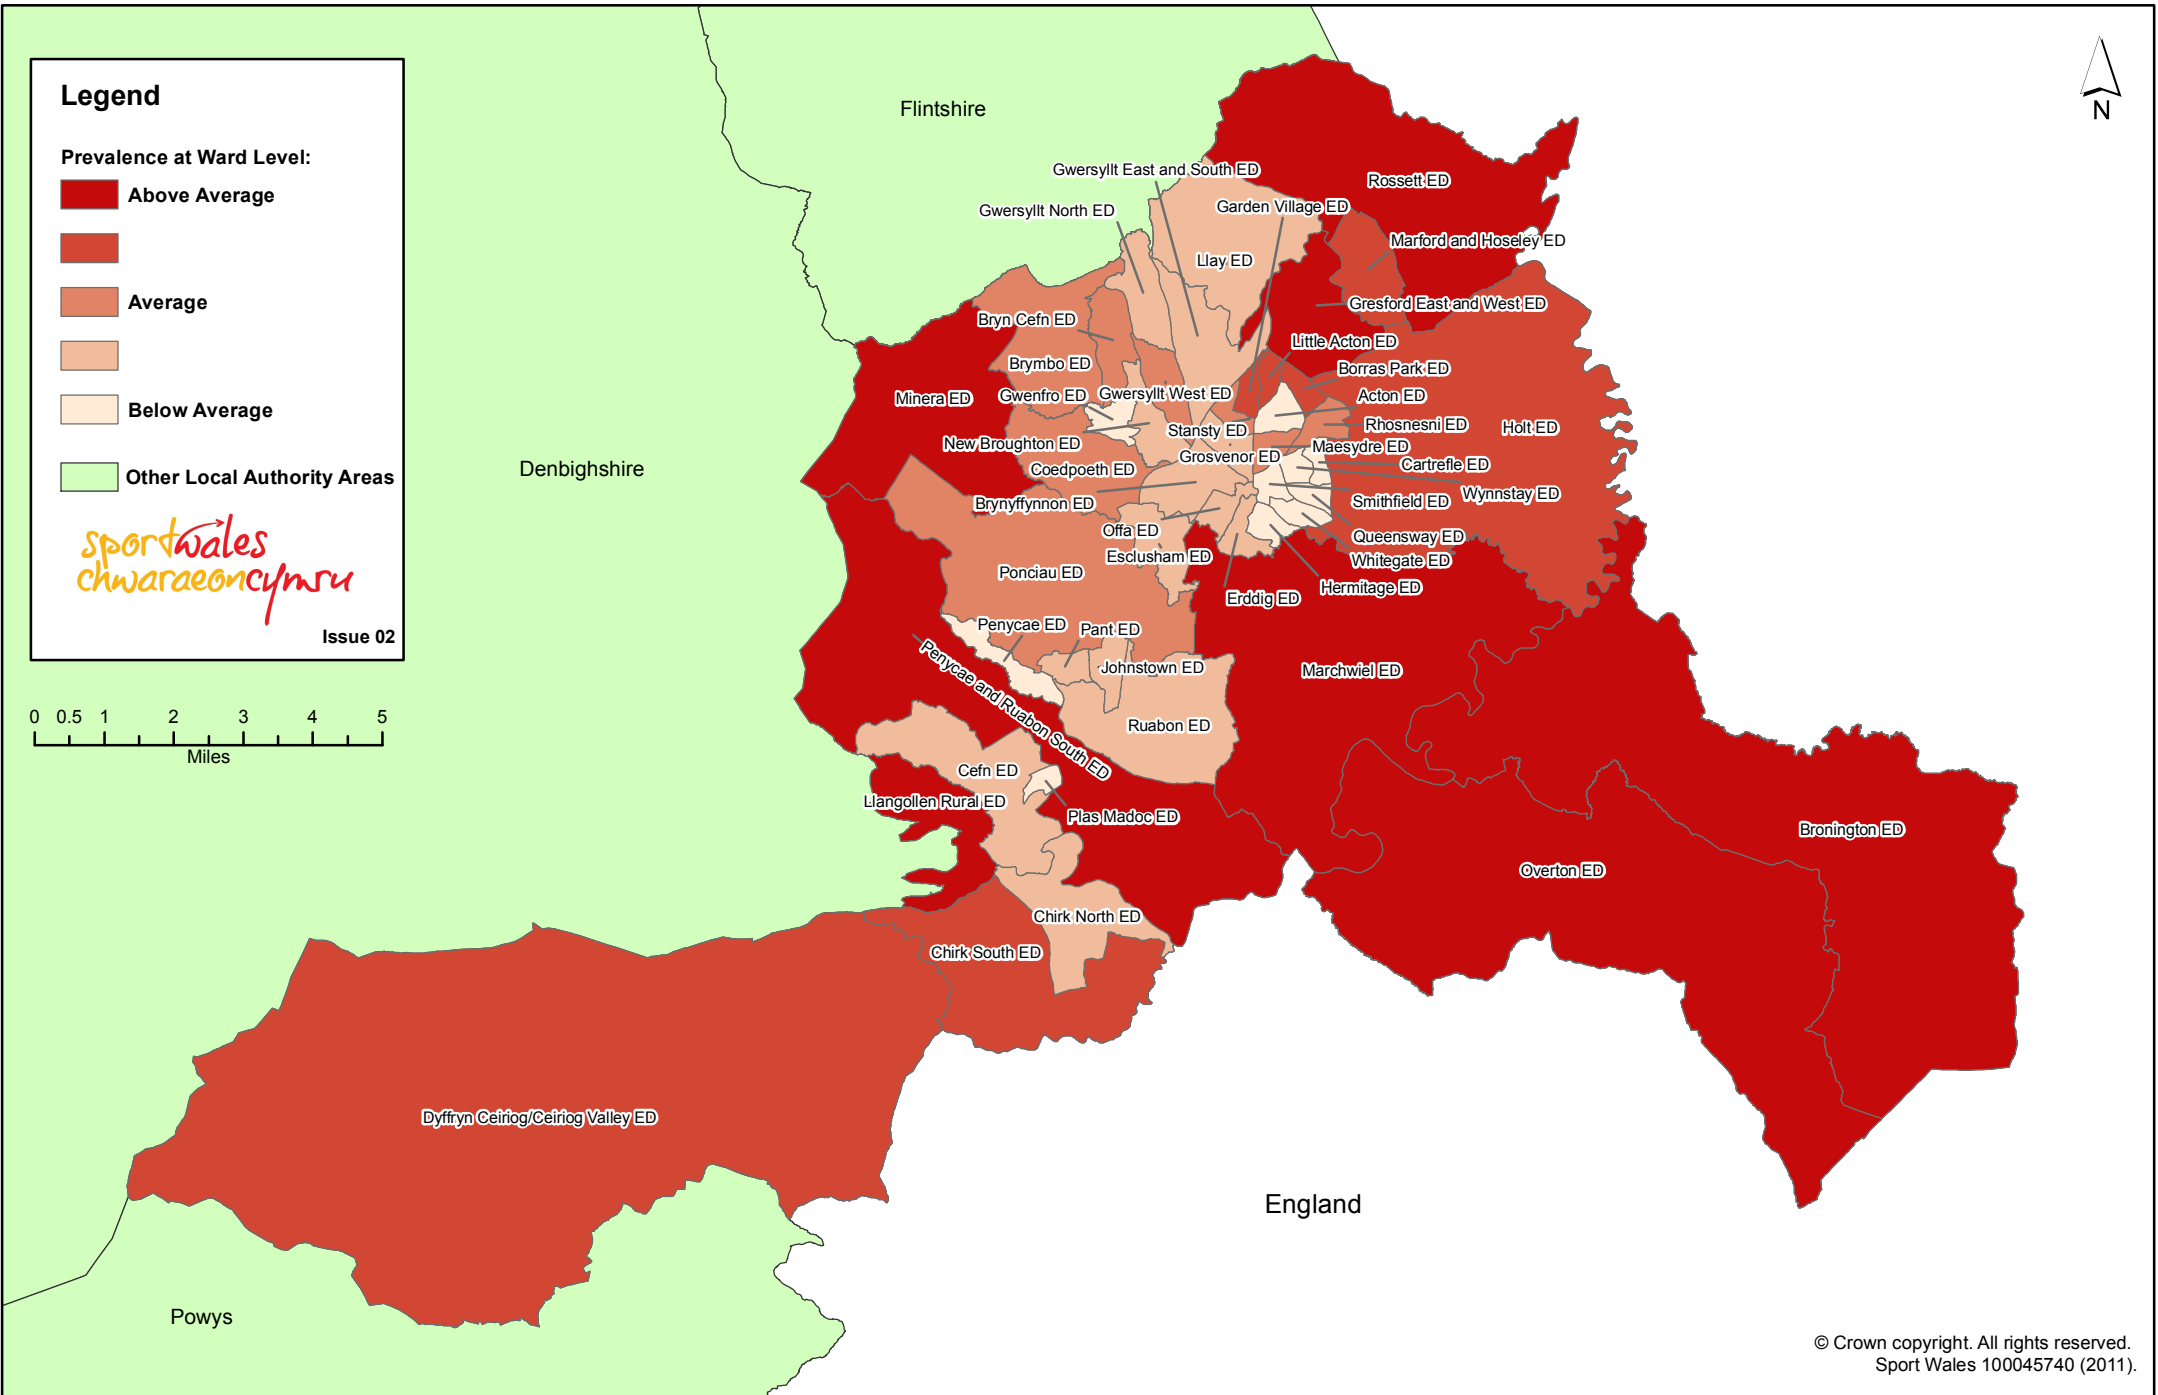

Legend

Prevalence at Ward Level:

 Above Average

 Average

 Below Average

 Other Local Authority Areas

sportwales
chwaraeoncymsu

Issue 02