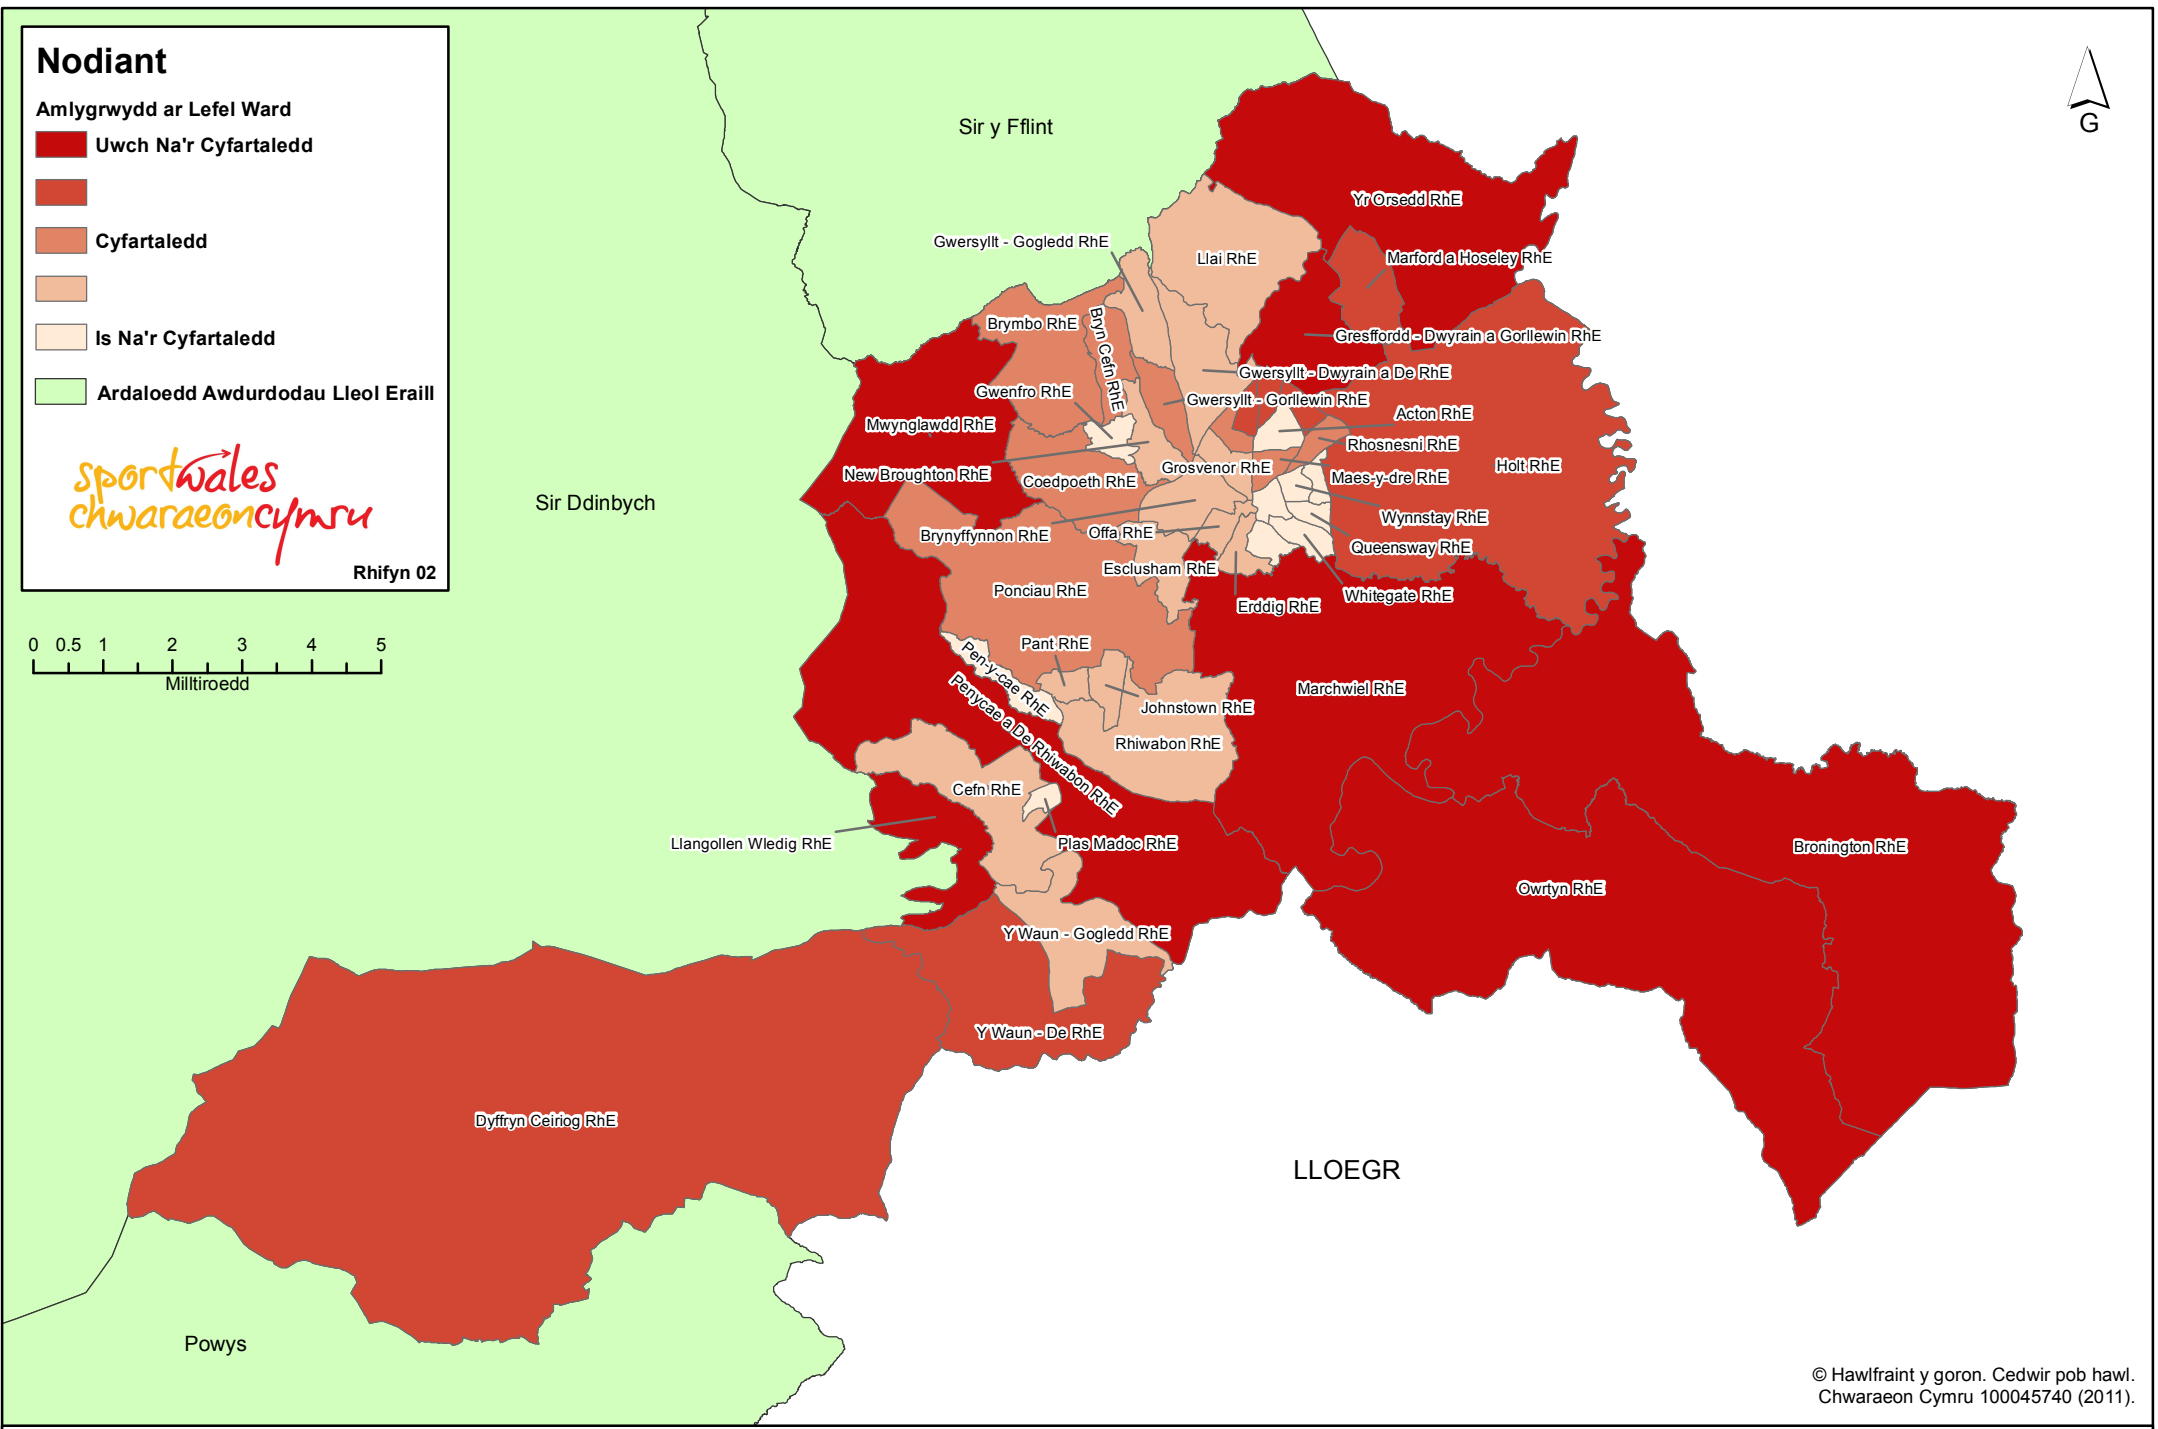

Nodiant

Amlygrwydd ar Lefel Ward

Uwch Na'r Cyfartaledd

Cyfartaledd

Is Na'r Cyfartaledd

Ardaloedd Awdurdodau Lleol Eraill

sportwales
chwaraeoncymru

Rhifyn 02

© Hawlfraint y goron. Cedwir pob hawl.
Chwaraeon Cymru 100045740 (2011).

Amlygrwydd Siân - Wrecsam