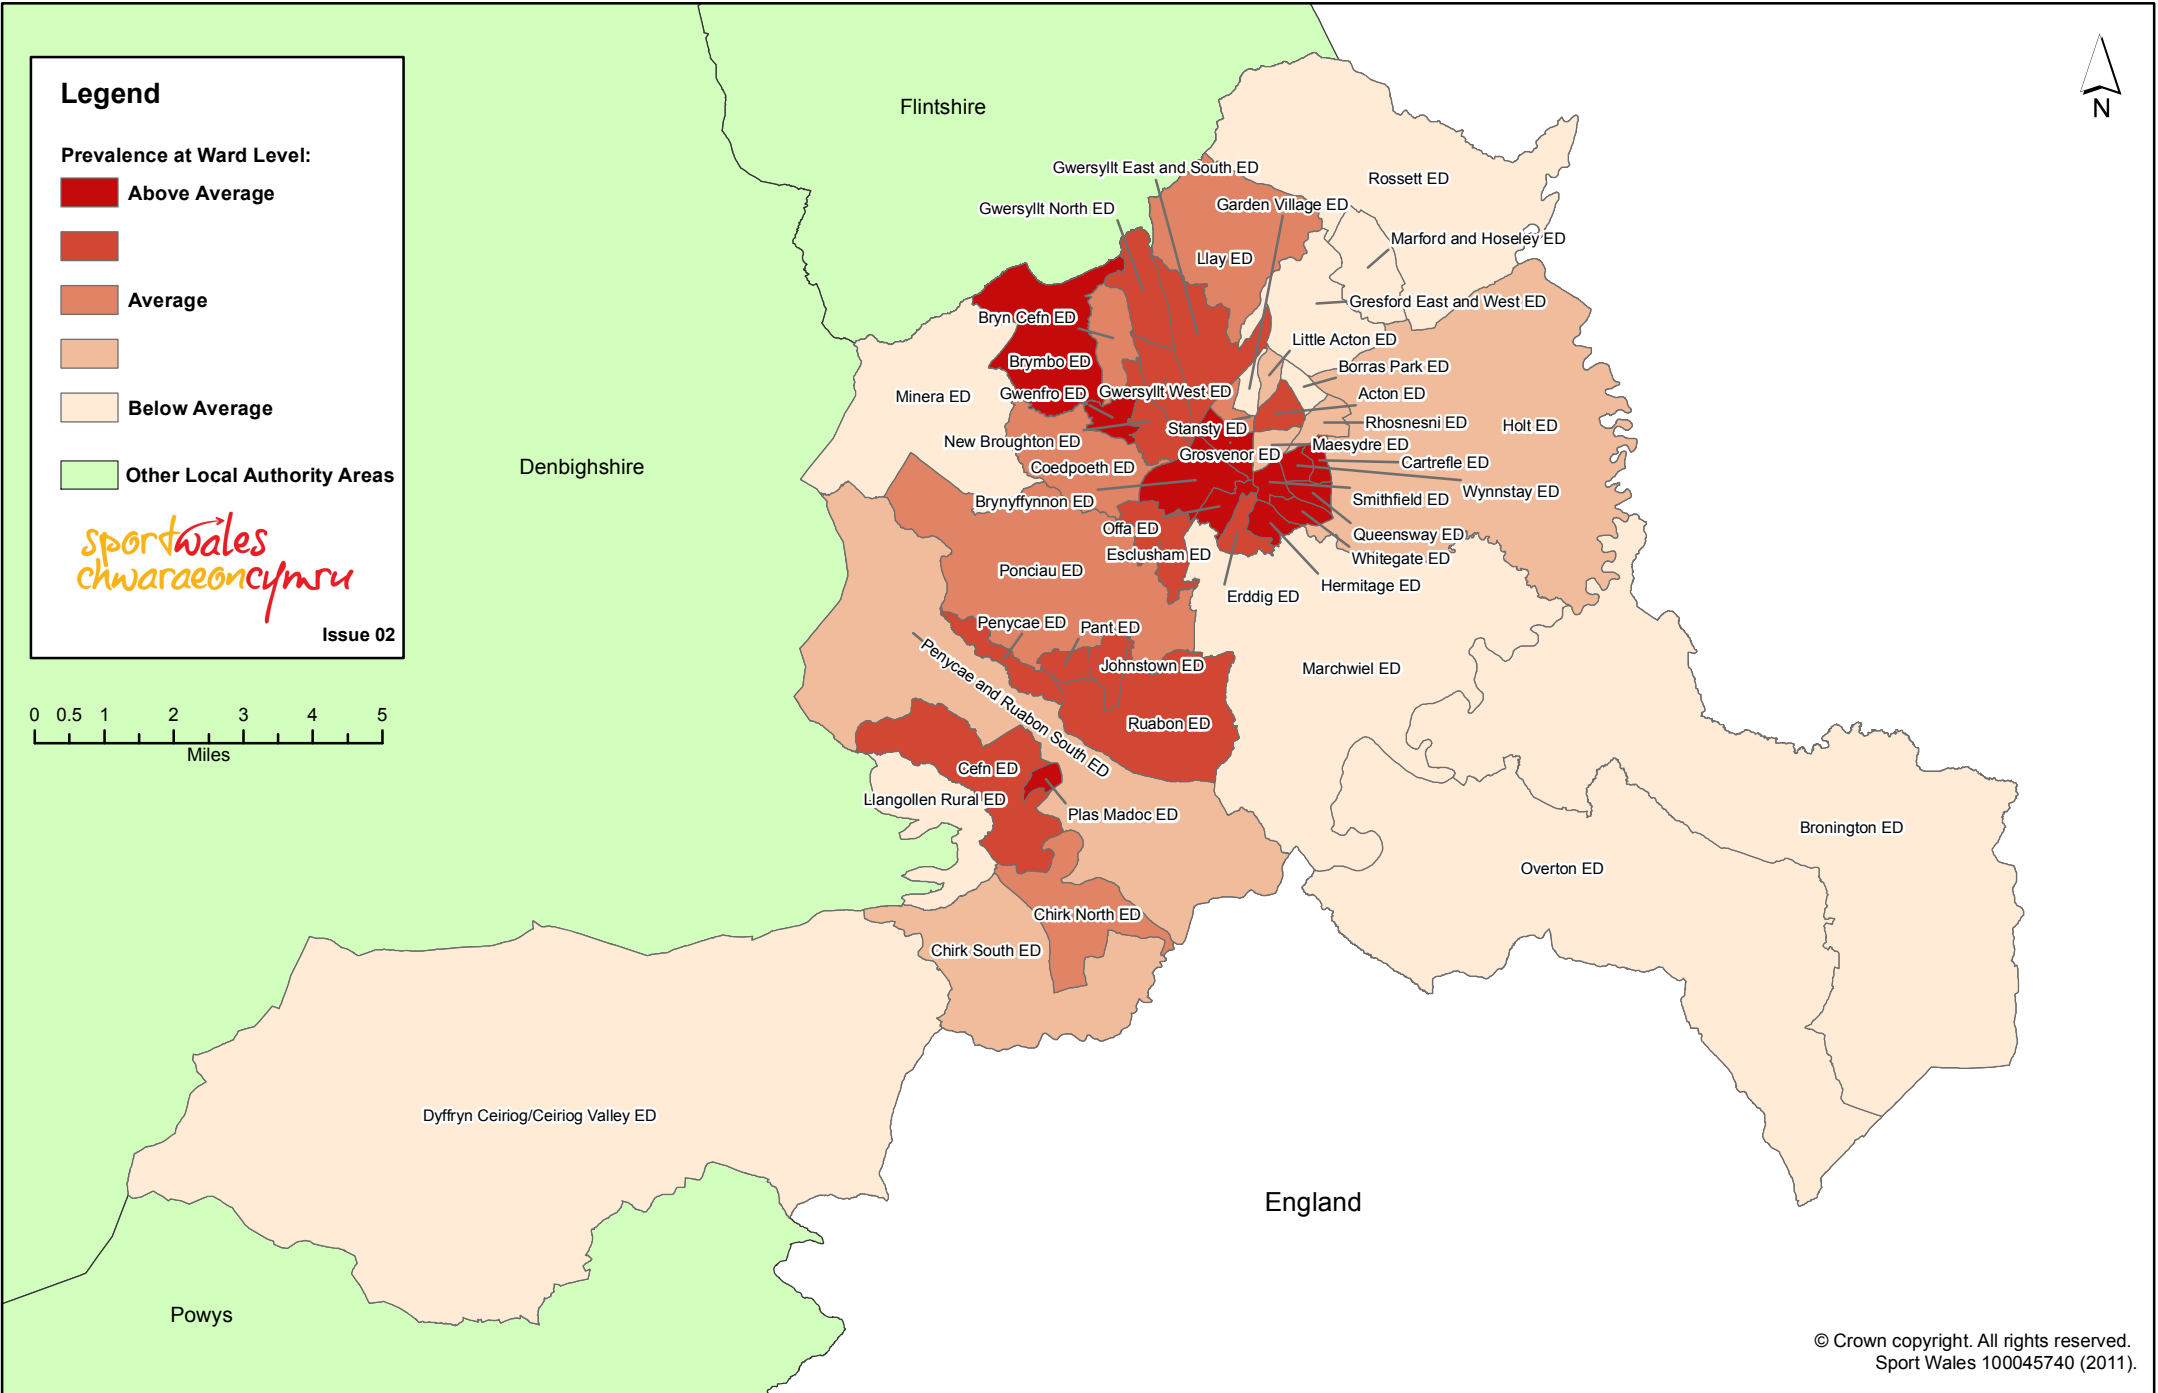

### Legend

Prevalence at Ward Level:

 Above Average

 Average

 Below Average

 Other Local Authority Areas

*sportwales*  
*chwaraeoncymsu*

Issue 02

# Prevalence of Gav - Wrexham

## Amlygrwydd Gav - Wrecsam