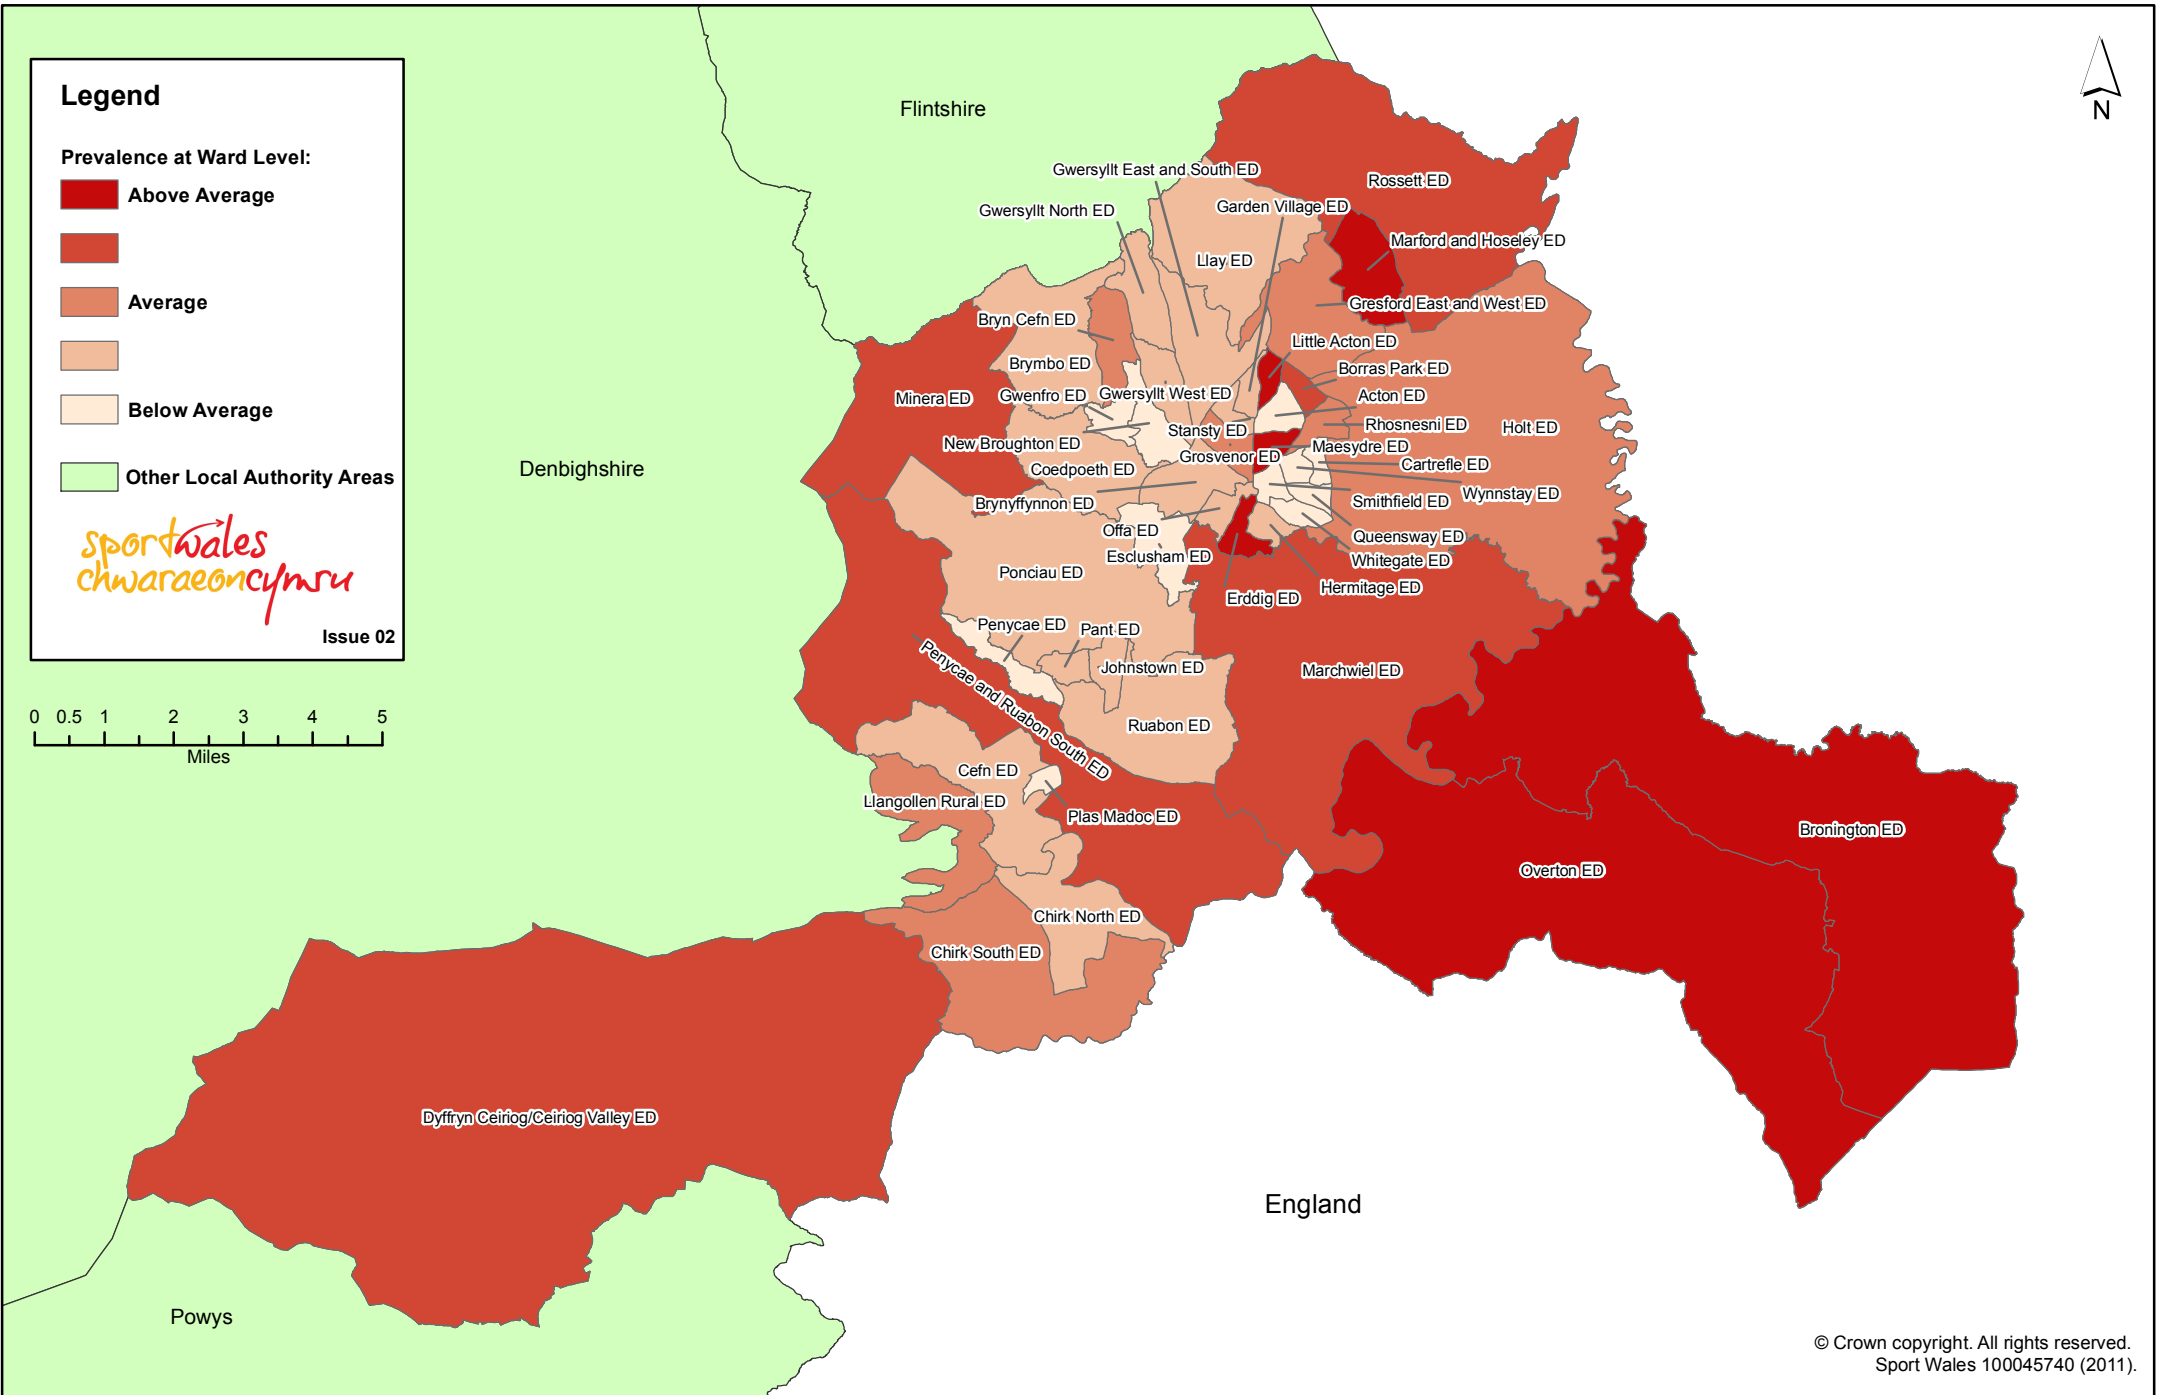

Legend

Prevalence at Ward Level:

 Above Average

 Average

 Below Average

 Other Local Authority Areas

sportwales
chwaraeoncymsu

Issue 02