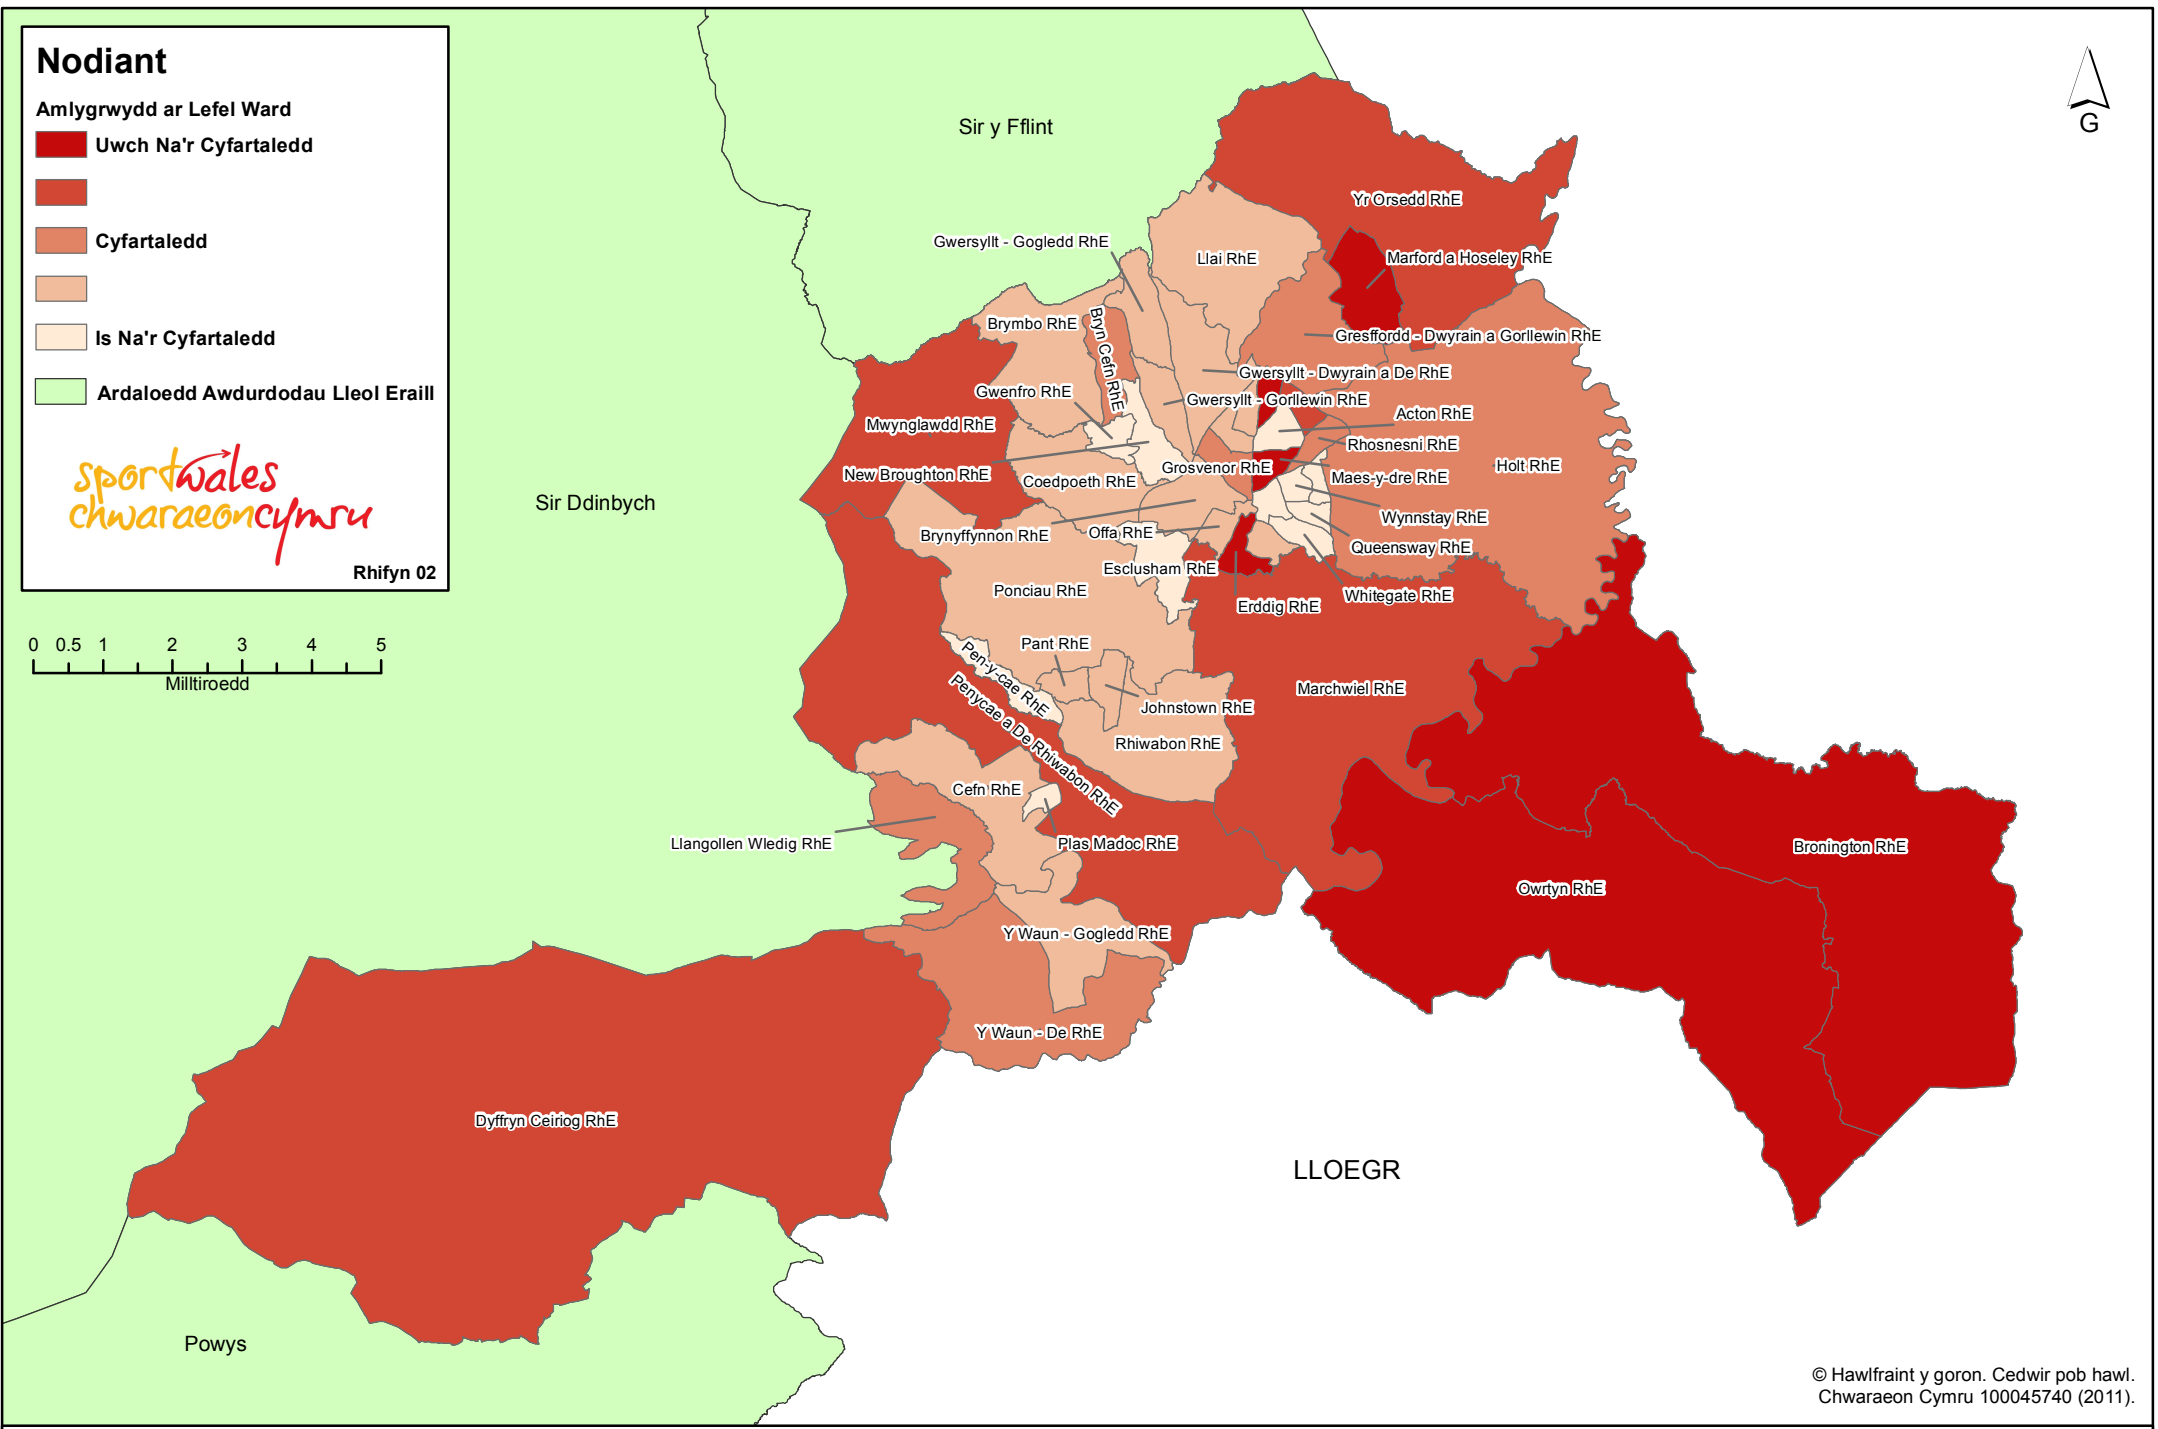

Nodiant

Amlygrwydd ar Lefel Ward

Uwch Na'r Cyfartaledd

Cyfartaledd

Is Na'r Cyfartaledd

Ardaloedd Awdurdodau Lleol Eraill

sportwales
chwaraeon cymru

Rhifyn 02

© Hawlfraint y goron. Cedwir pob hawl.
Chwaraeon Cymru 100045740 (2011).

Amlygrwydd Rhys - Wrecsam