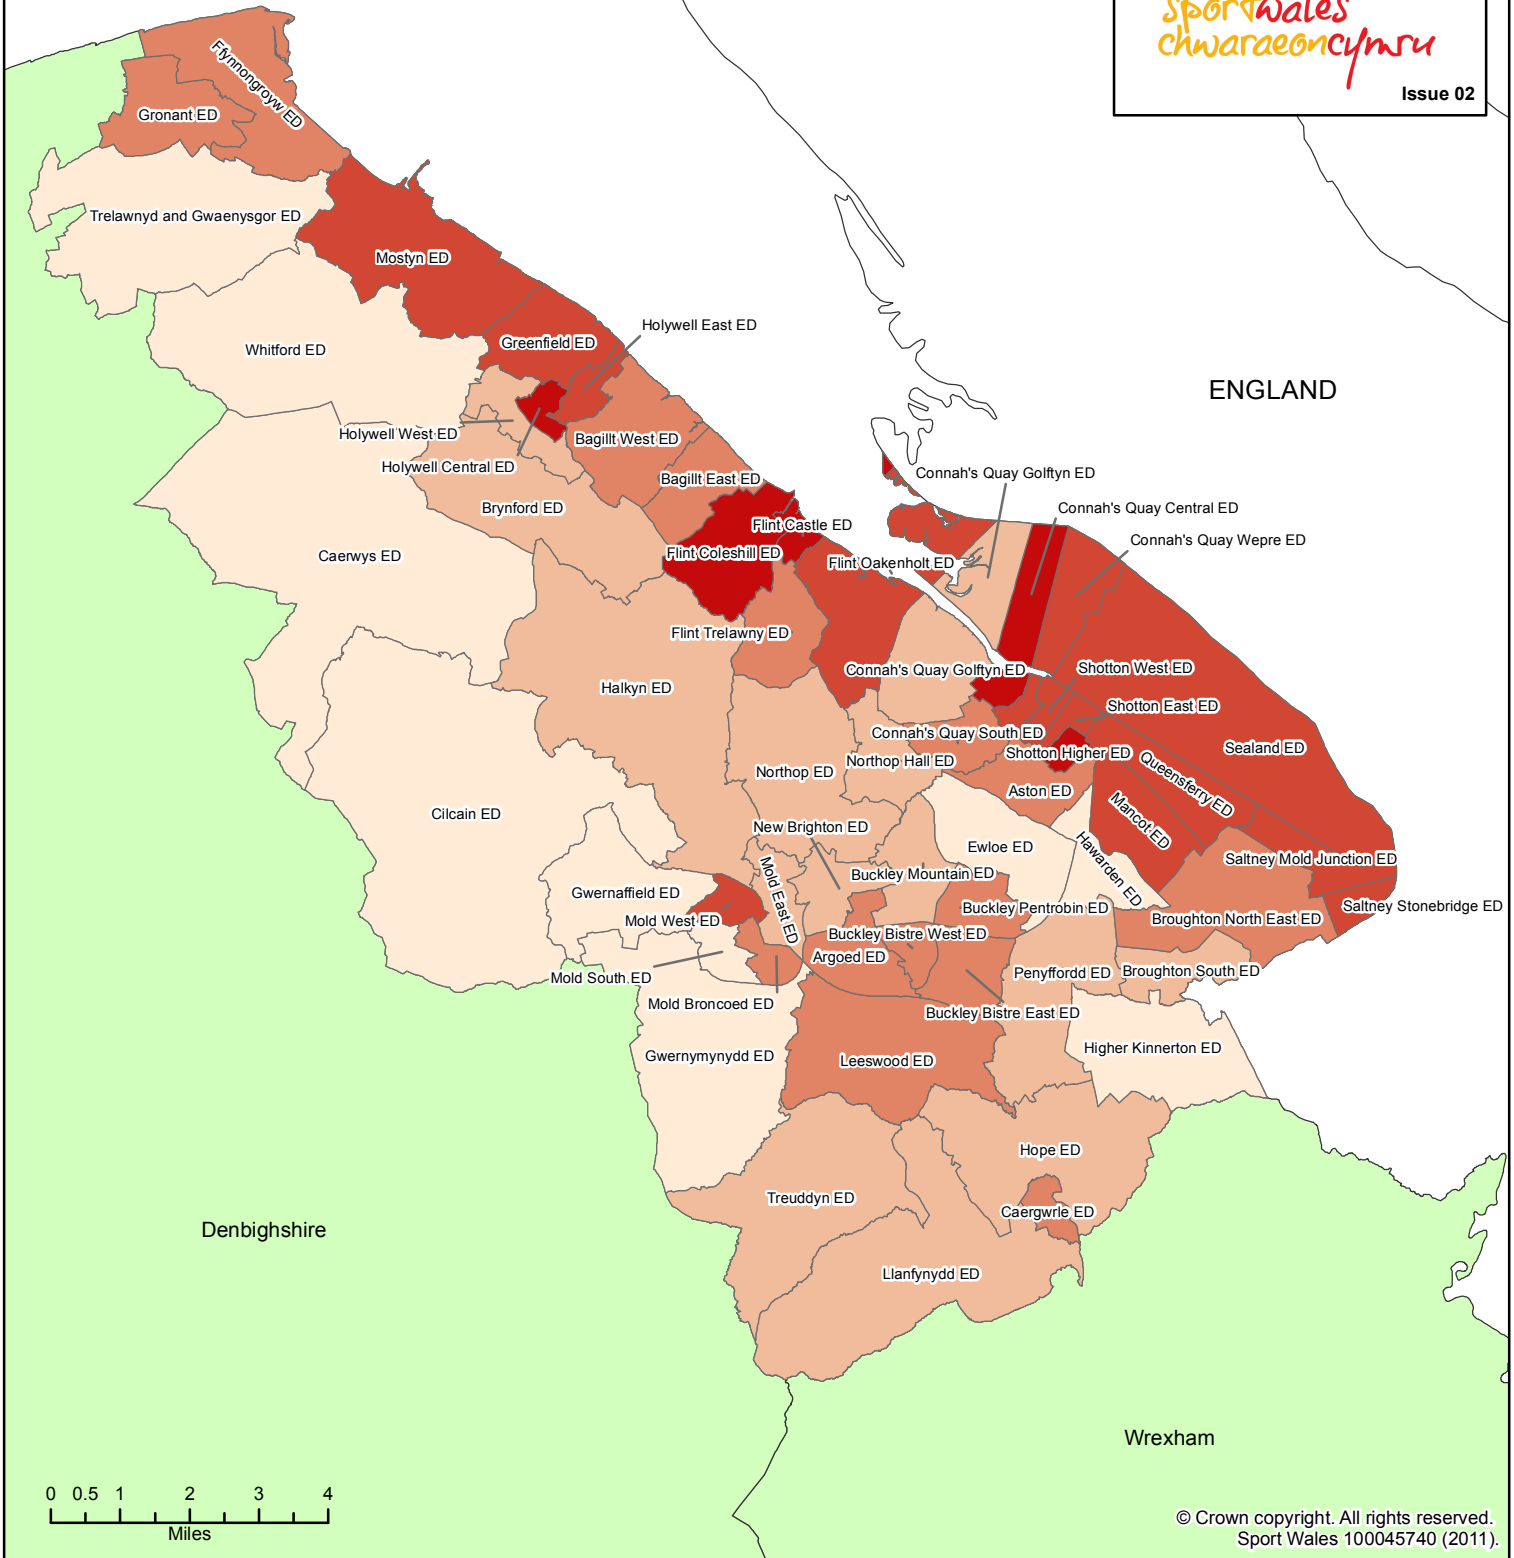

Legend

Prevalence at Ward Level:

- Above Average
- Average
- Below Average
- Other Local Authority Areas

sportwales
chwaraeioncymru

Issue 02

Prevalence of Dot - Flintshire

Nodiant

Amlygrwydd ar Lefel Ward