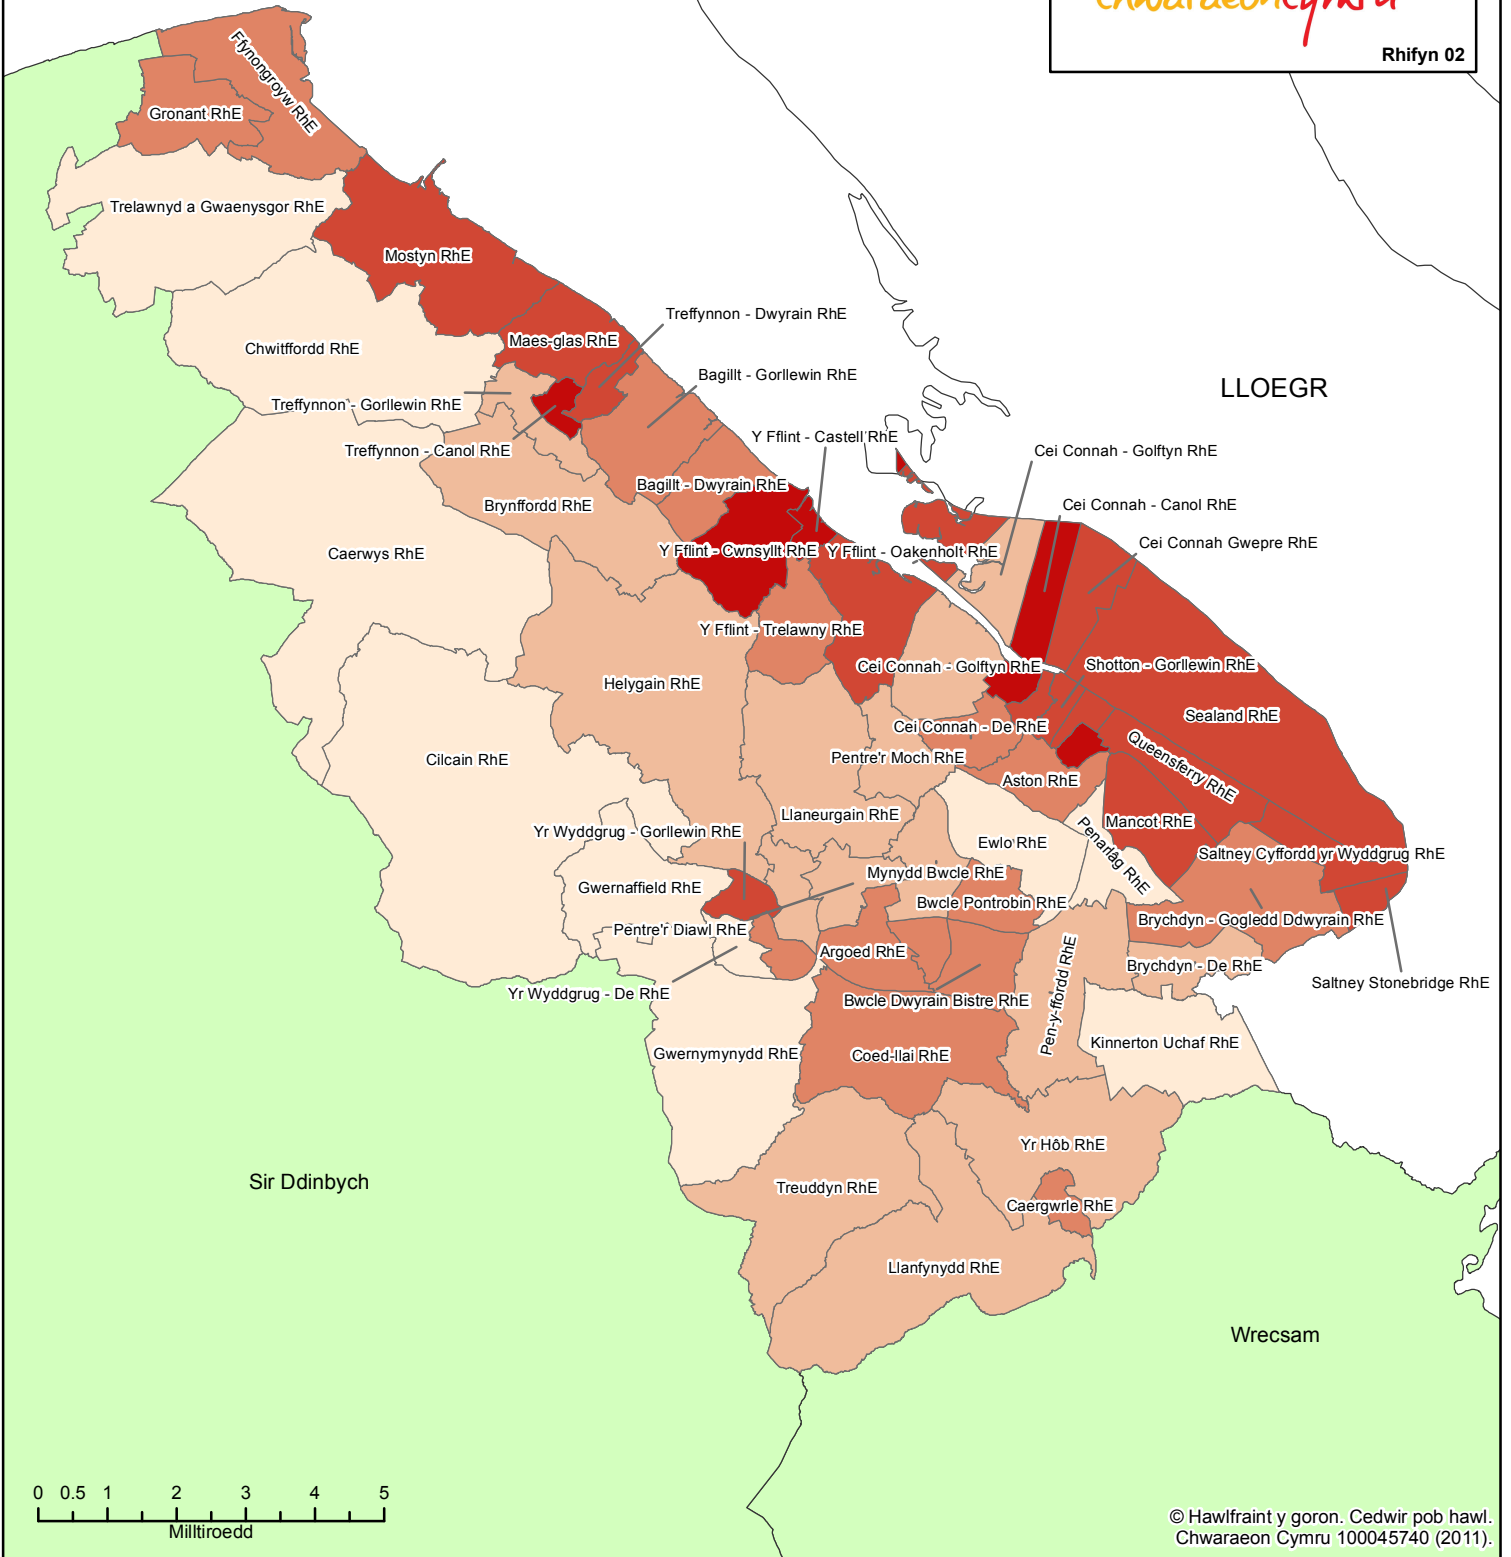

Nodiant

Amlygrwydd ar Lefel Ward

Uwch Na'r Cyfartaledd

Cyfartaledd

Is Na'r Cyfartaledd

Ardaloedd Awdurdodau Lleol Eraill

Rhifyn 02

© Hawffraint y goron. Cedwir pob hawl.
Chwaraeon Cymru 100045740 (2011).

Amlygrwydd Dot - Sir y Fflint