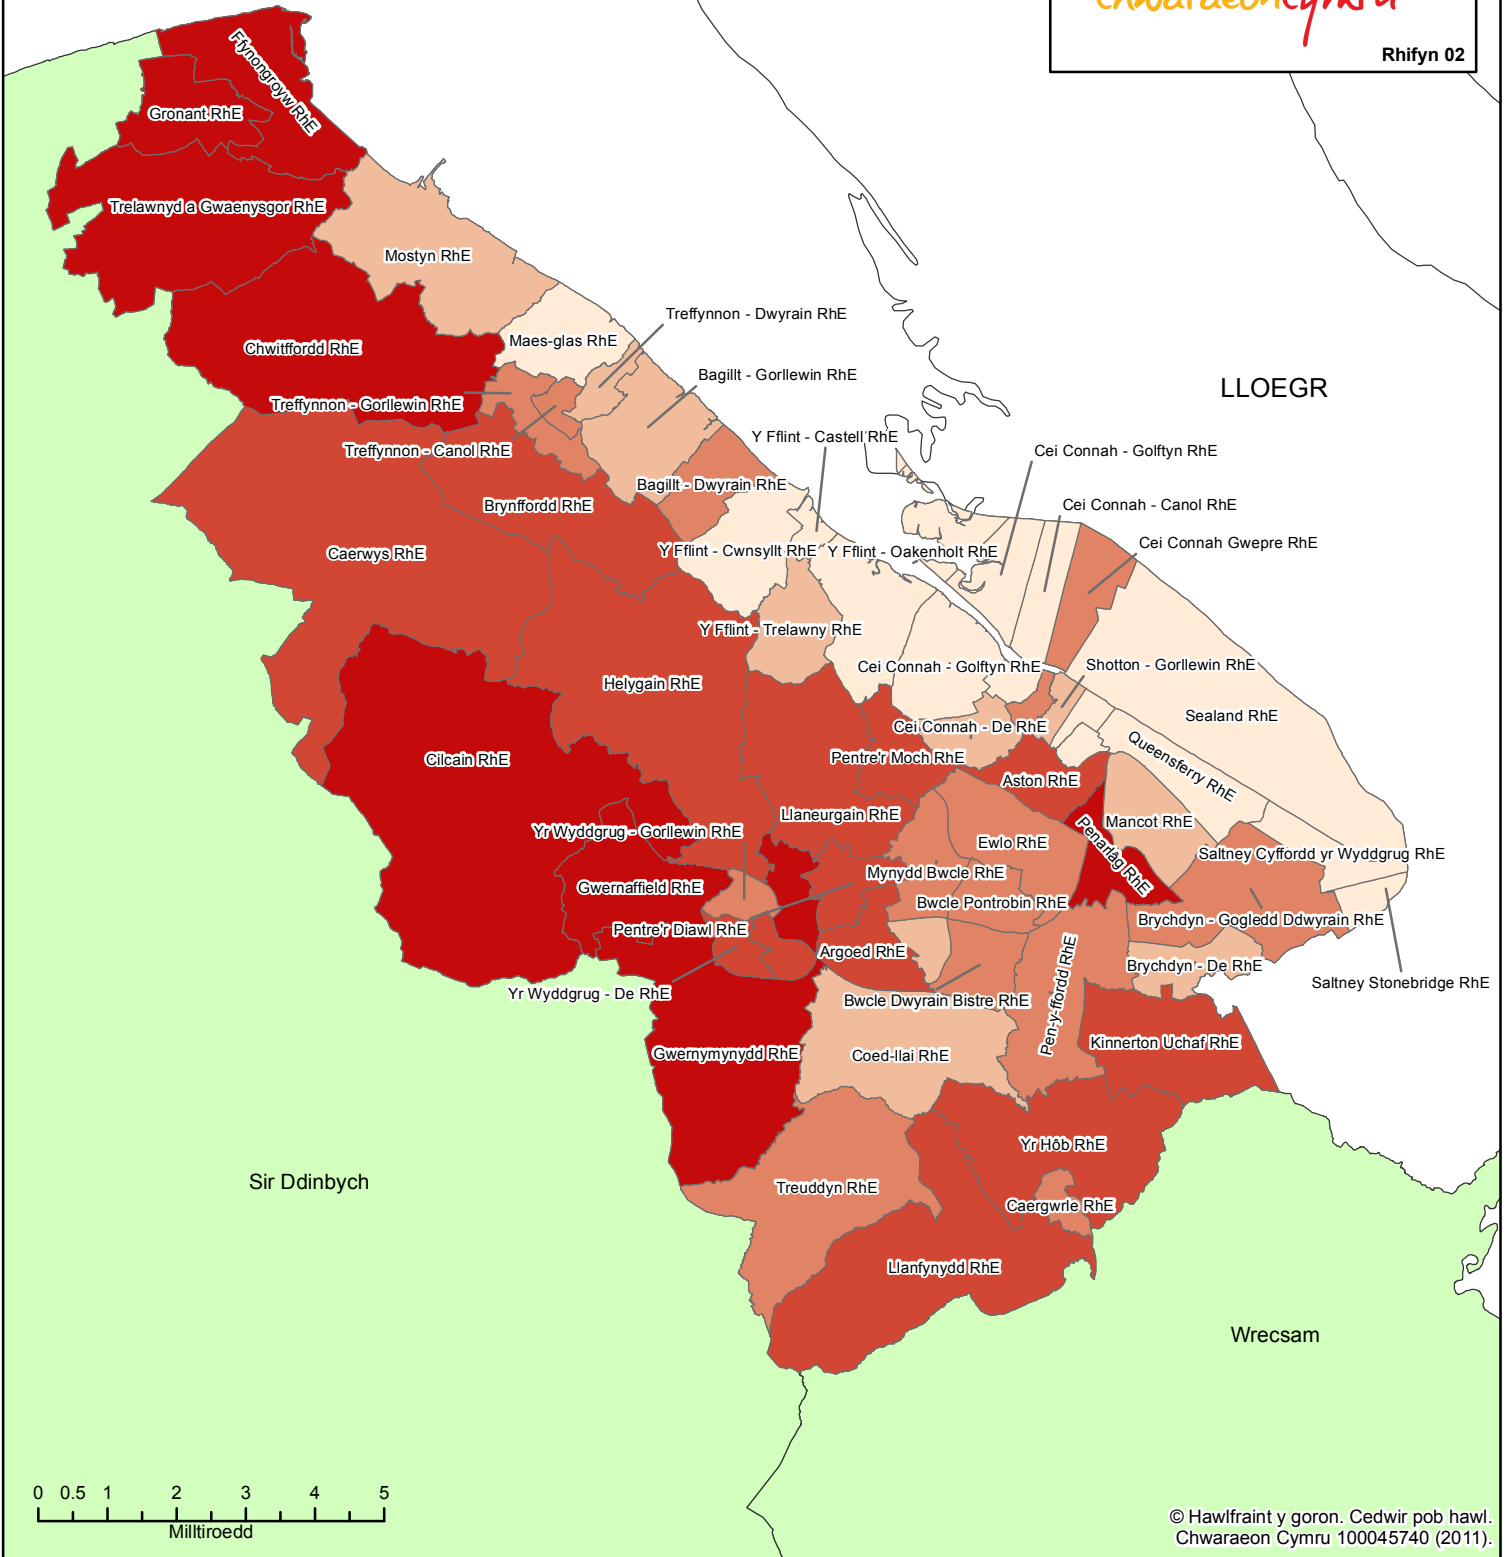

Nodiant

Amlygrwydd ar Lefel Ward

Uwch Na'r Cyfartaledd

Cyfartaledd

Is Na'r Cyfartaledd

Ardaloedd Awdurdodau Lleol Eraill

Rhifyn 02

© Hawffraint y goron. Cedwir pob hawl.
Chwaraeon Cymru 100045740 (2011).

Amlygrwydd Bob & Betty - Sir y Fflint