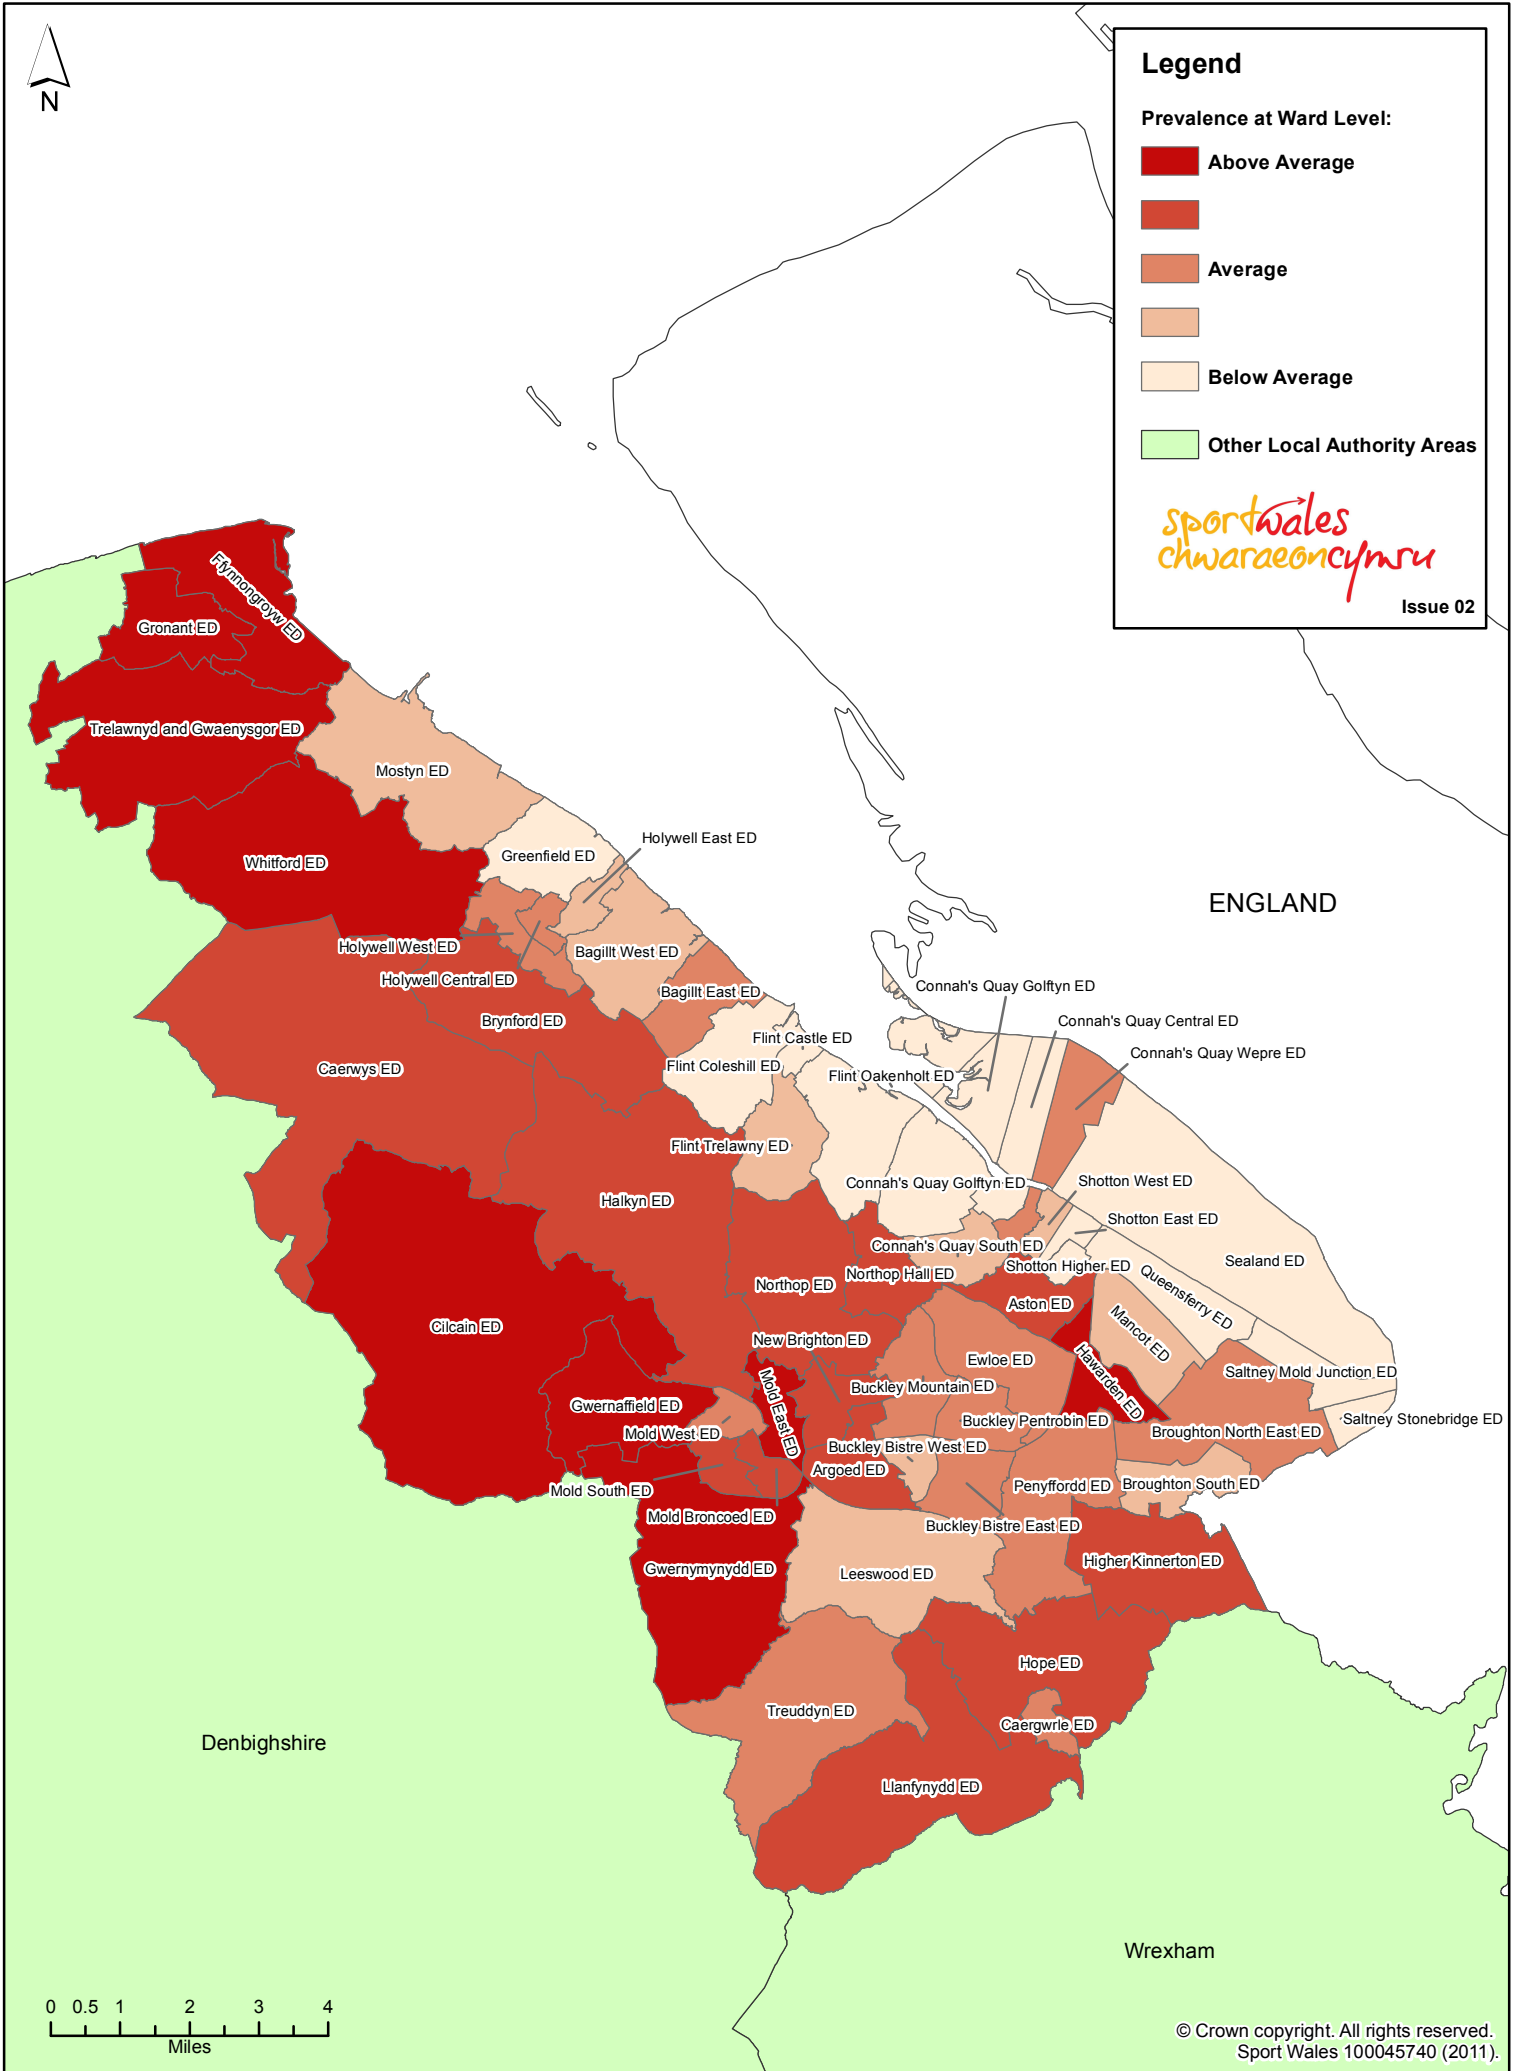

Legend

Prevalence at Ward Level:

- Above Average
- Average
- Below Average
- Other Local Authority Areas

Issue 02

Prevalence of Bob and Betty - Flintshire

© Crown copyright. All rights reserved.
Sport Wales 100045740 (2011).