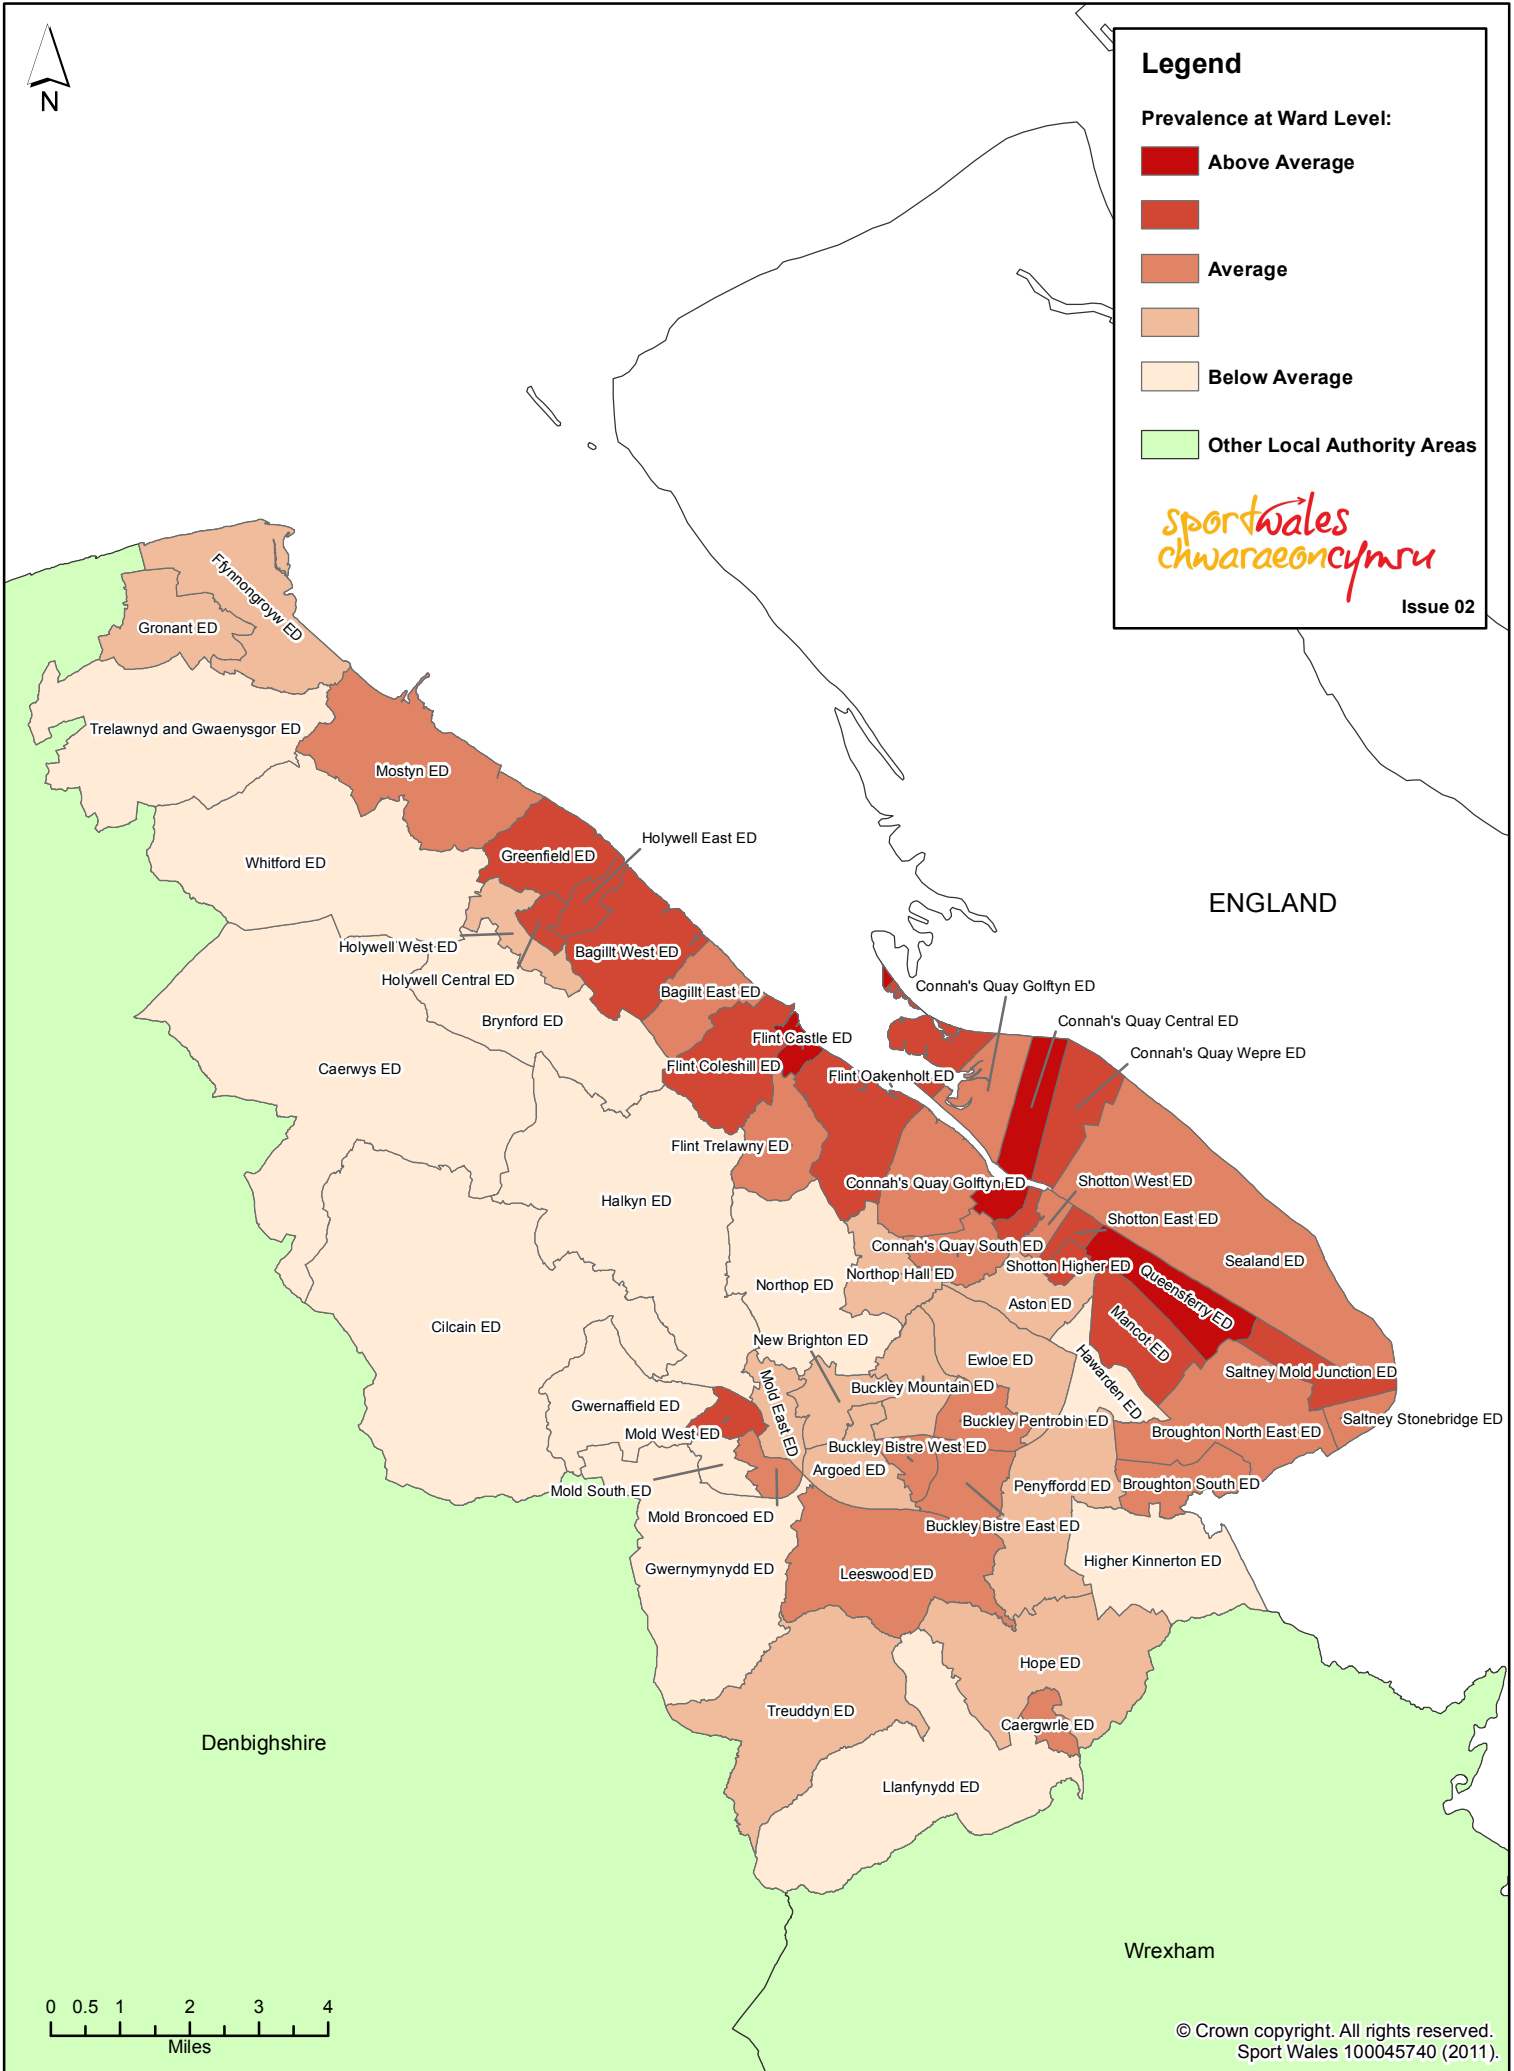

Legend

Prevalence at Ward Level:

- Above Average
- Average
- Below Average
- Other Local Authority Areas

Prevalence of Tony - Flintshire