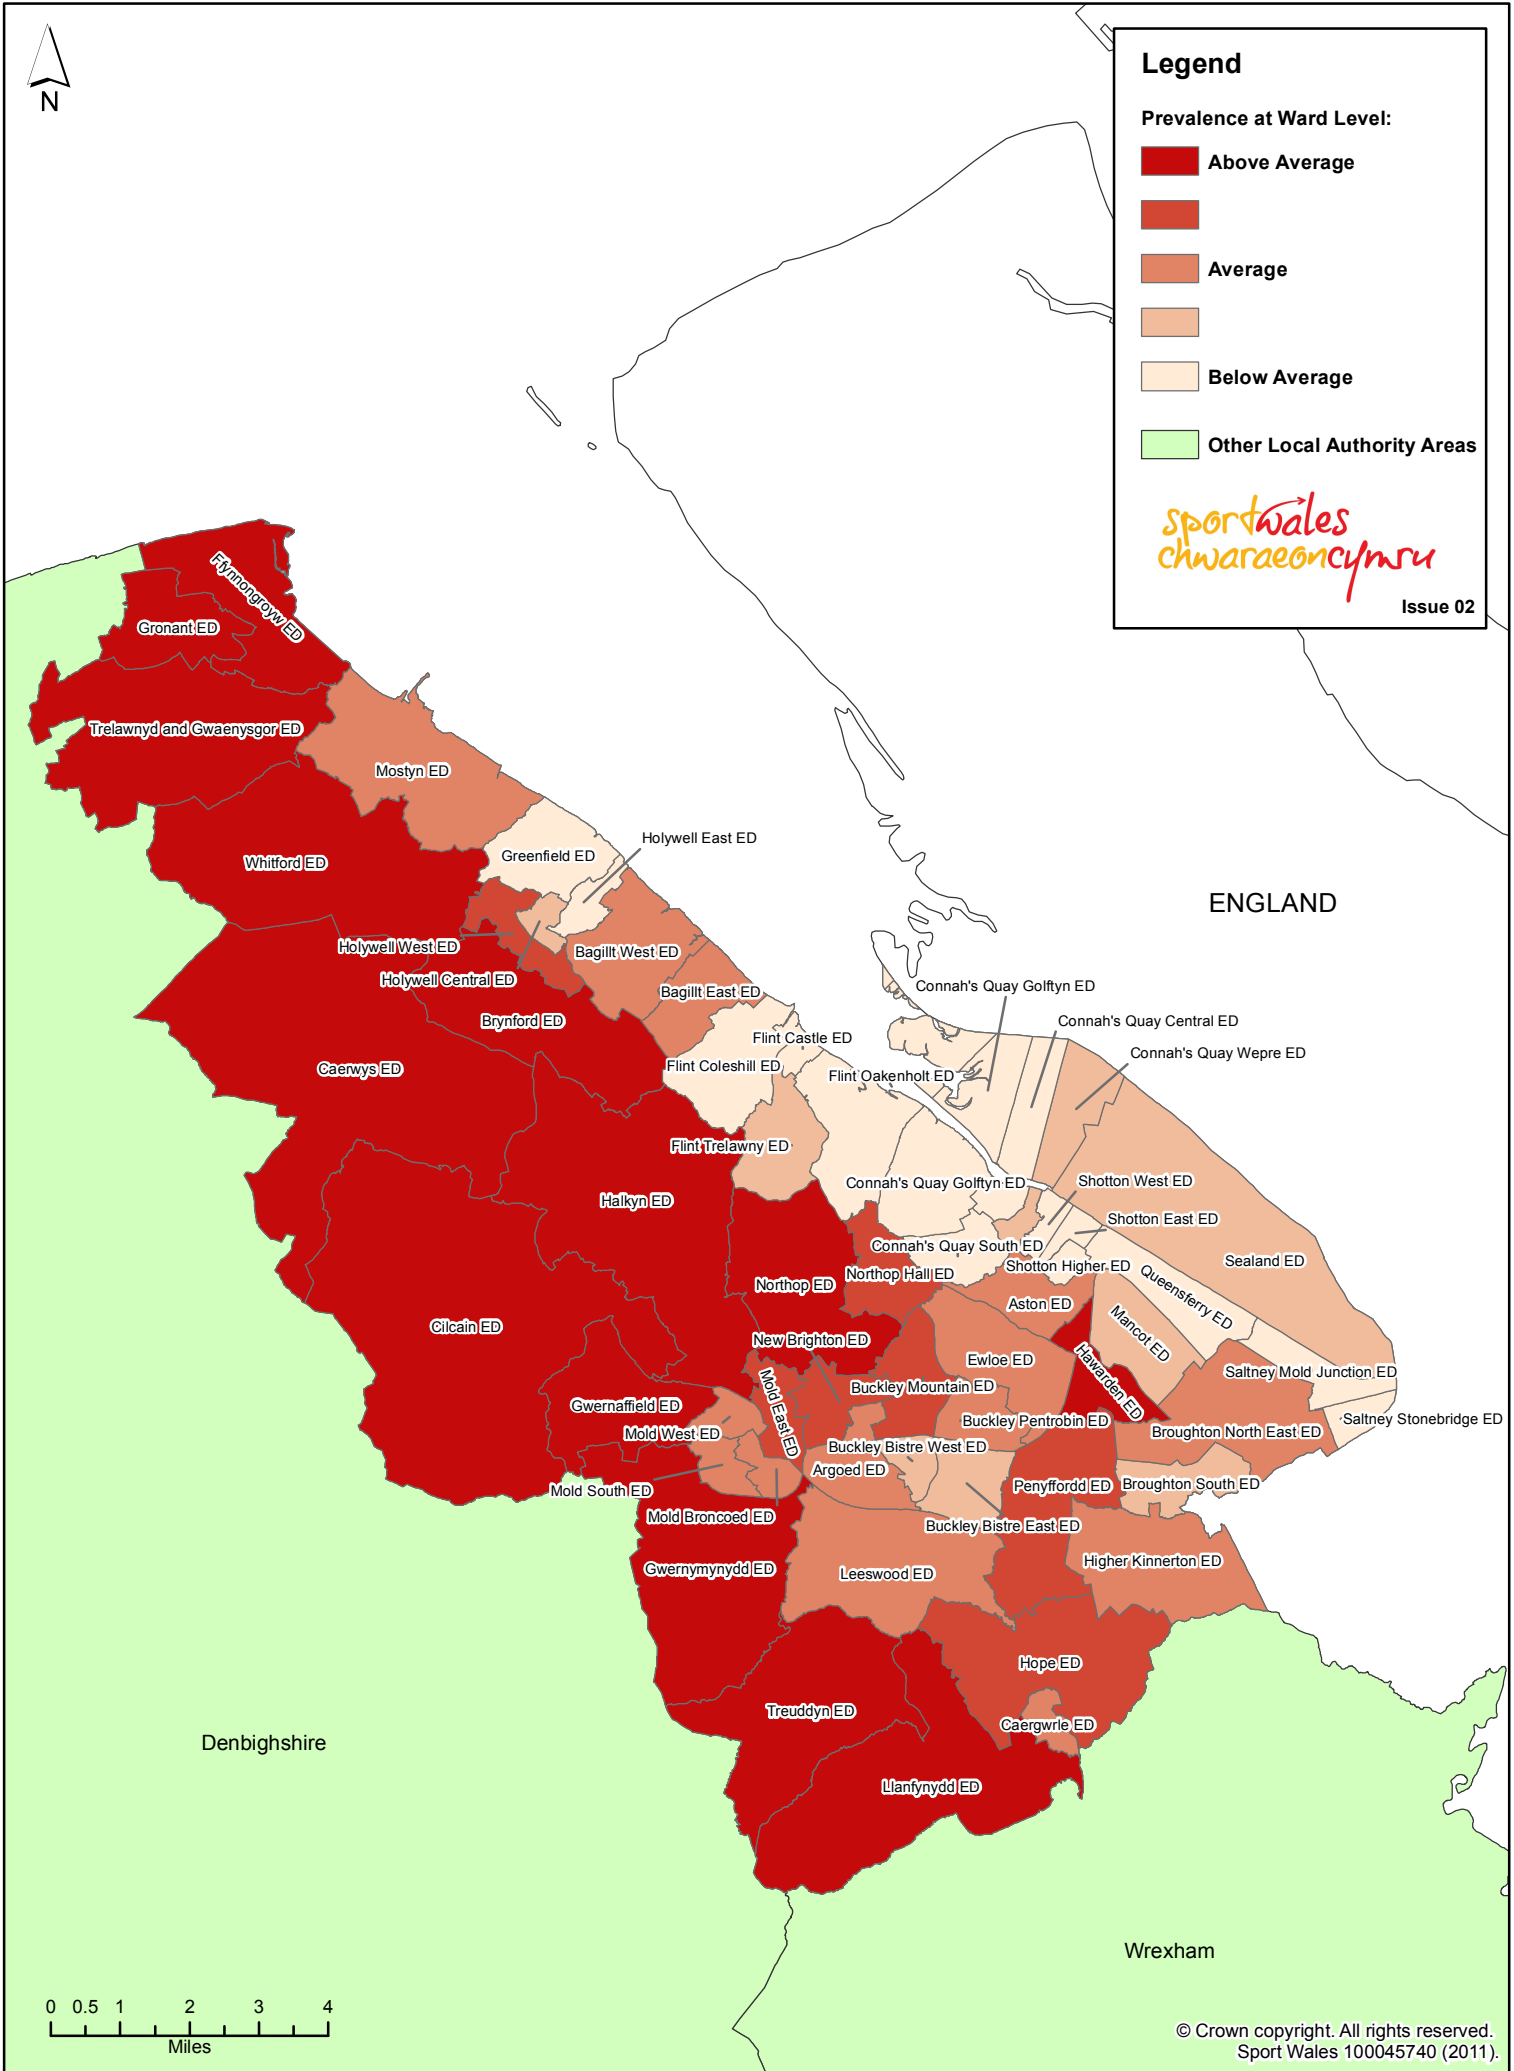

### Legend

Prevalence at Ward Level:

- Above Average
- Average
- Below Average
- Other Local Authority Areas

*sportwales*  
*chwaraeoncymsu*

Issue 02