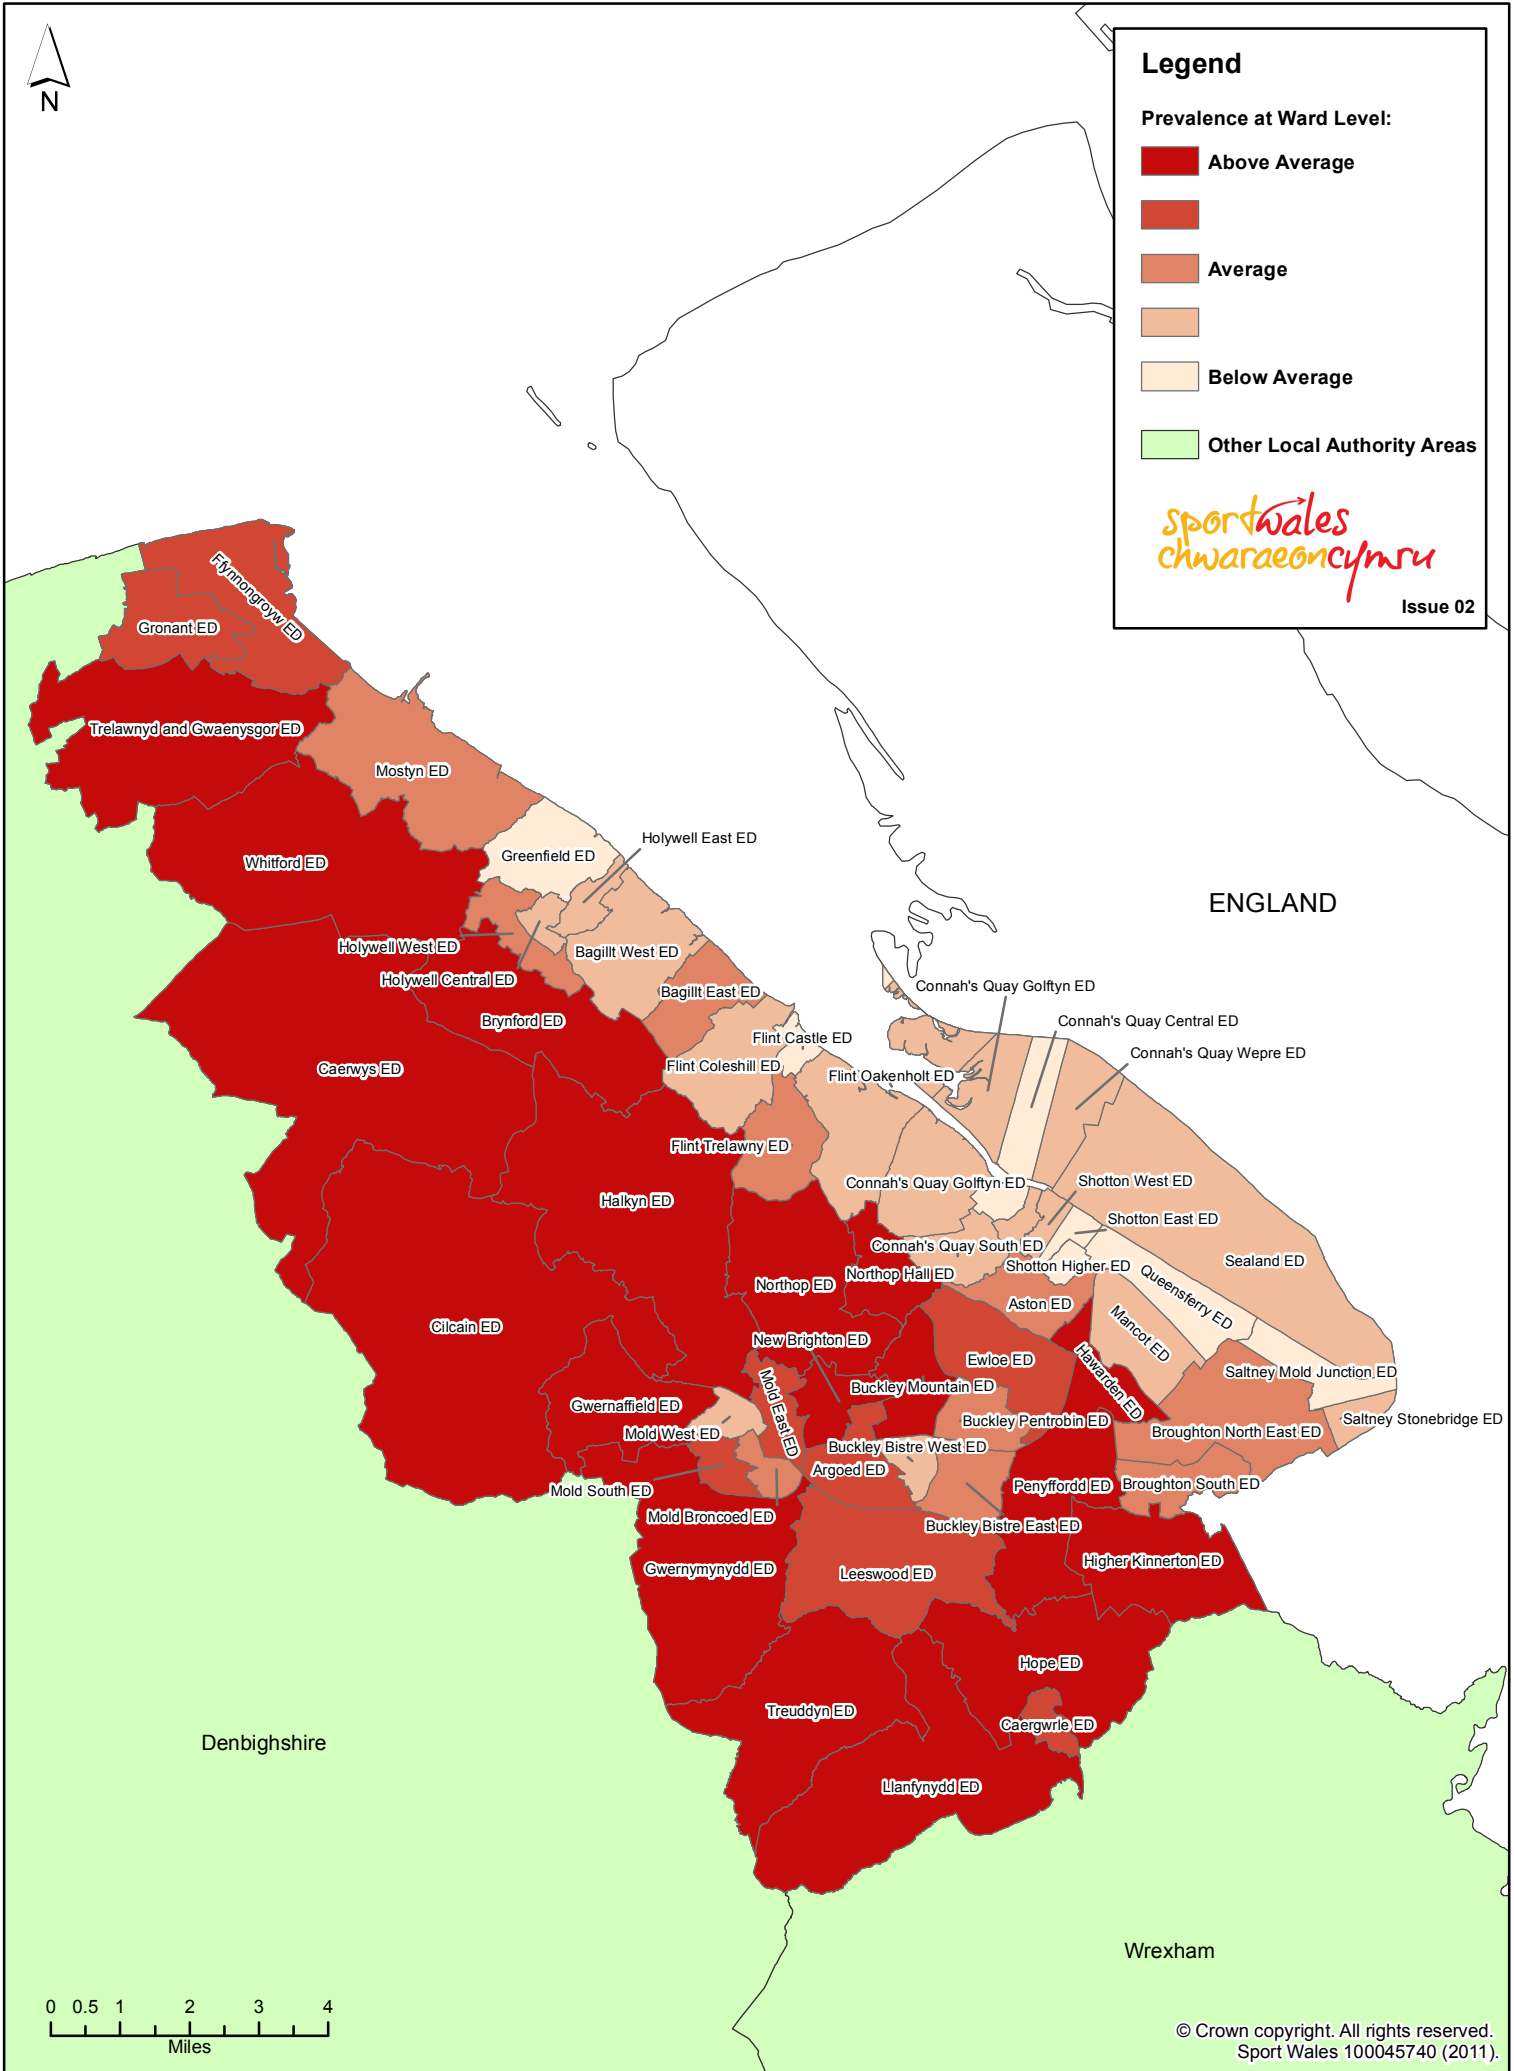

### Legend

Prevalence at Ward Level:

- Above Average
- Average
- Below Average
- Other Local Authority Areas

*sportwales*  
*chwaraeon cymru*

Issue 02

## Prevalence of Siân - Flintshire

# Amlygrwydd Siân- Sir y Fflint