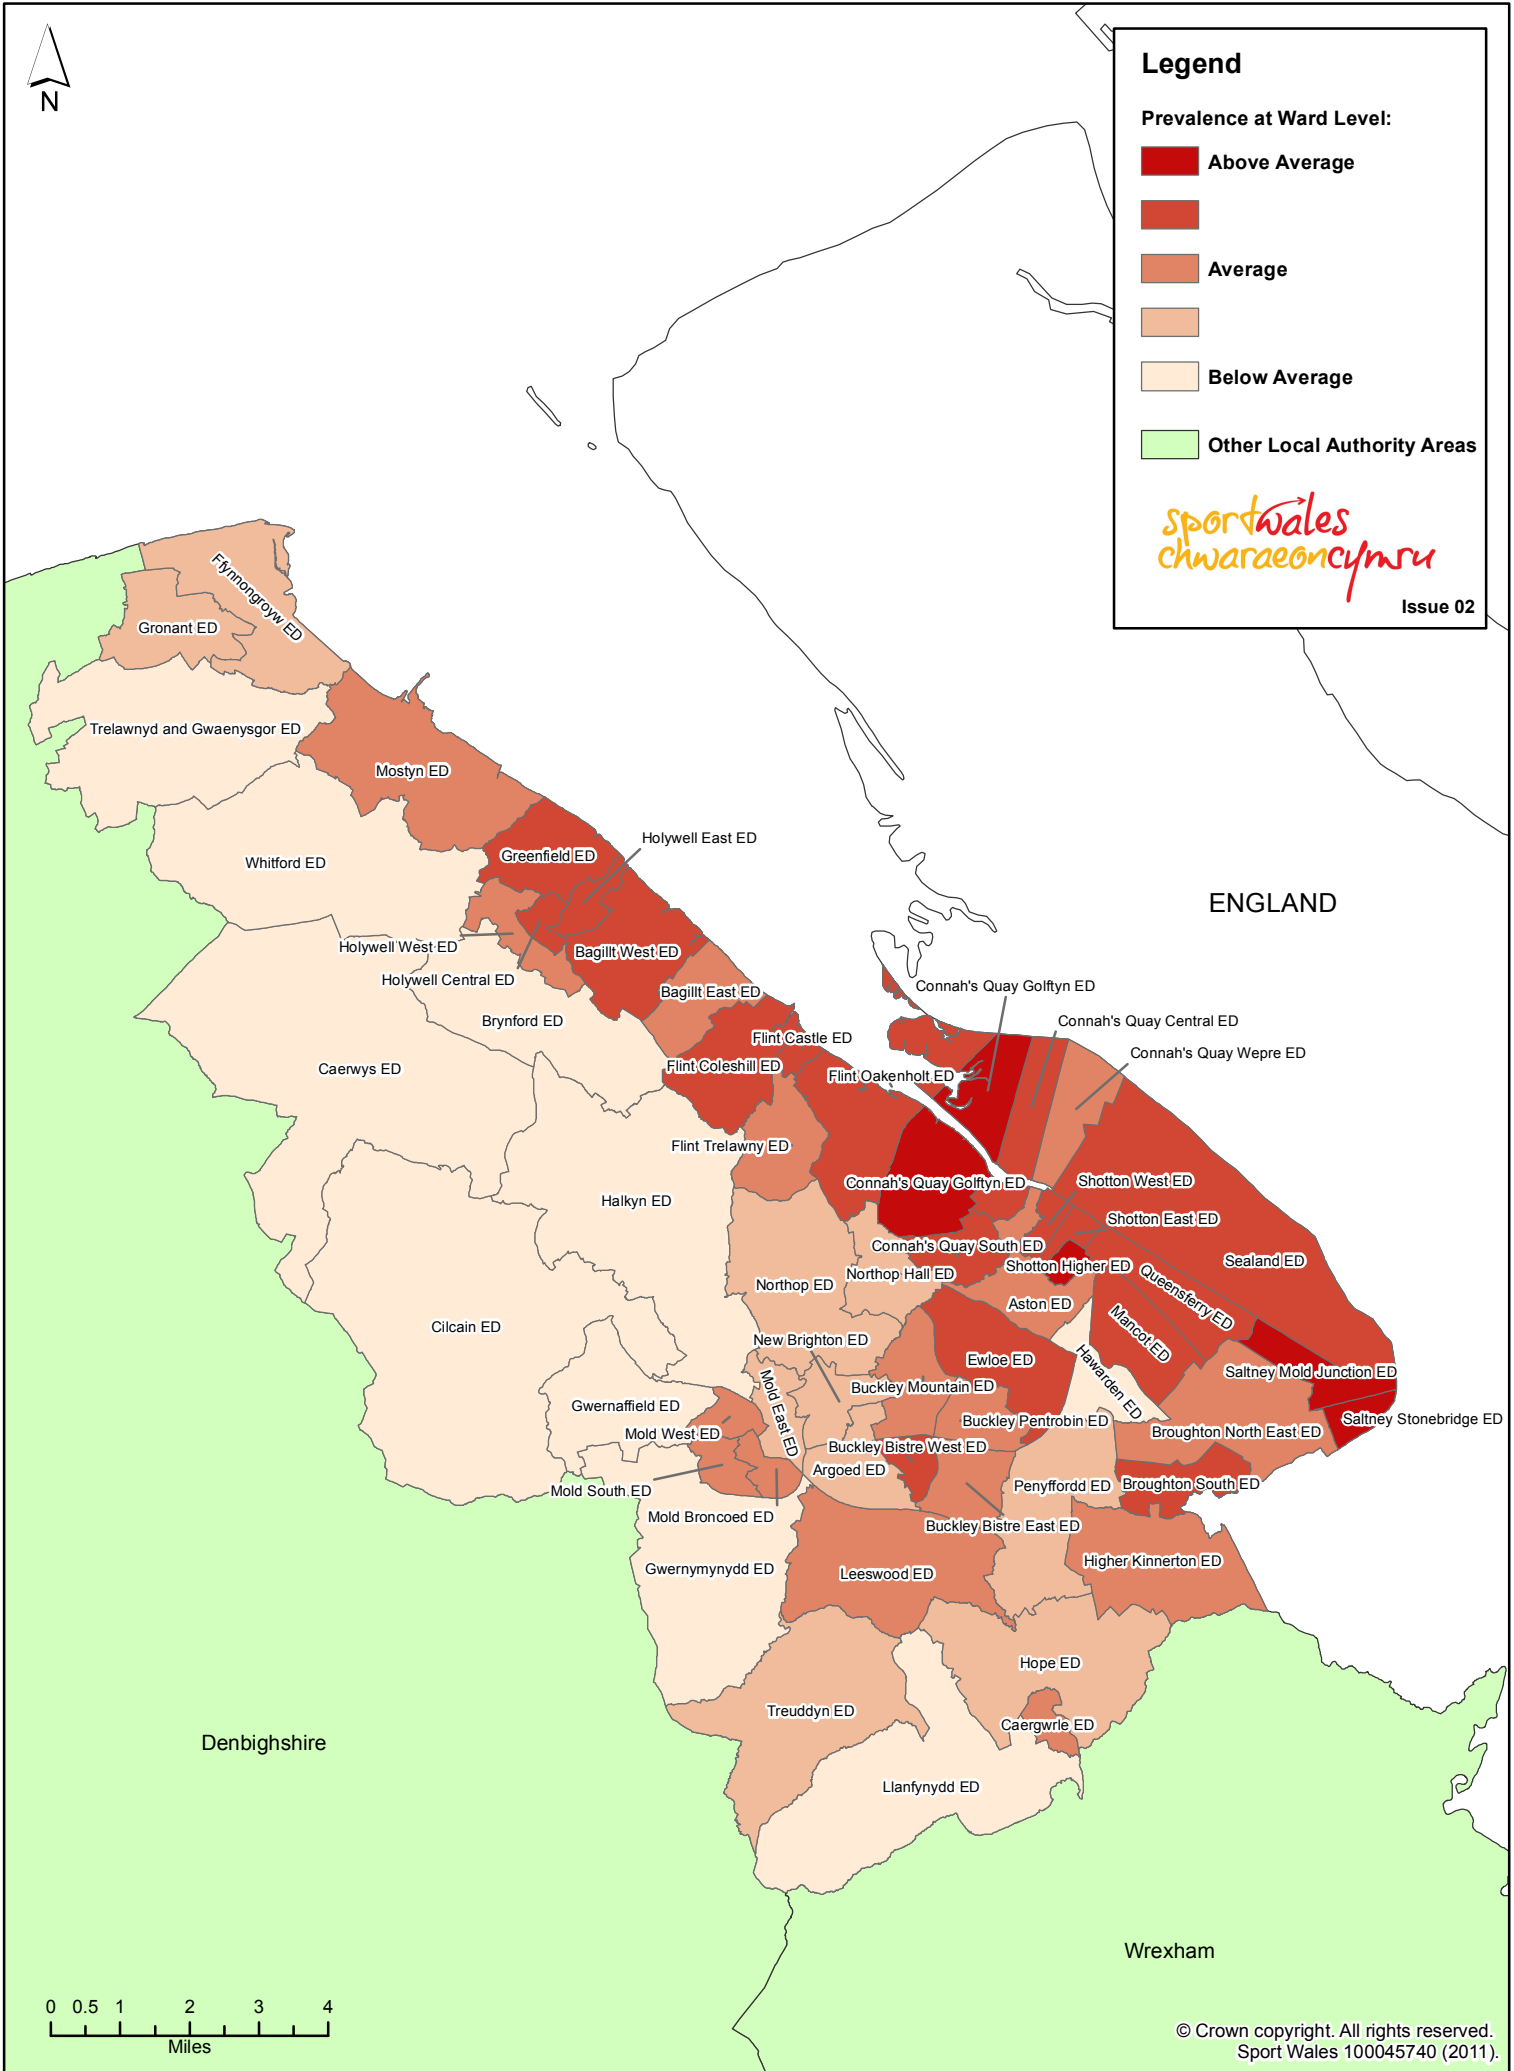

Legend

Prevalence at Ward Level:

- Above Average
- Average
- Below Average
- Other Local Authority Areas

sportwales
chwaraeoncymsu

Issue 02

Prevalence of Lisa - Flintshire

© Crown copyright. All rights reserved.
Sport Wales 100045740 (2011).