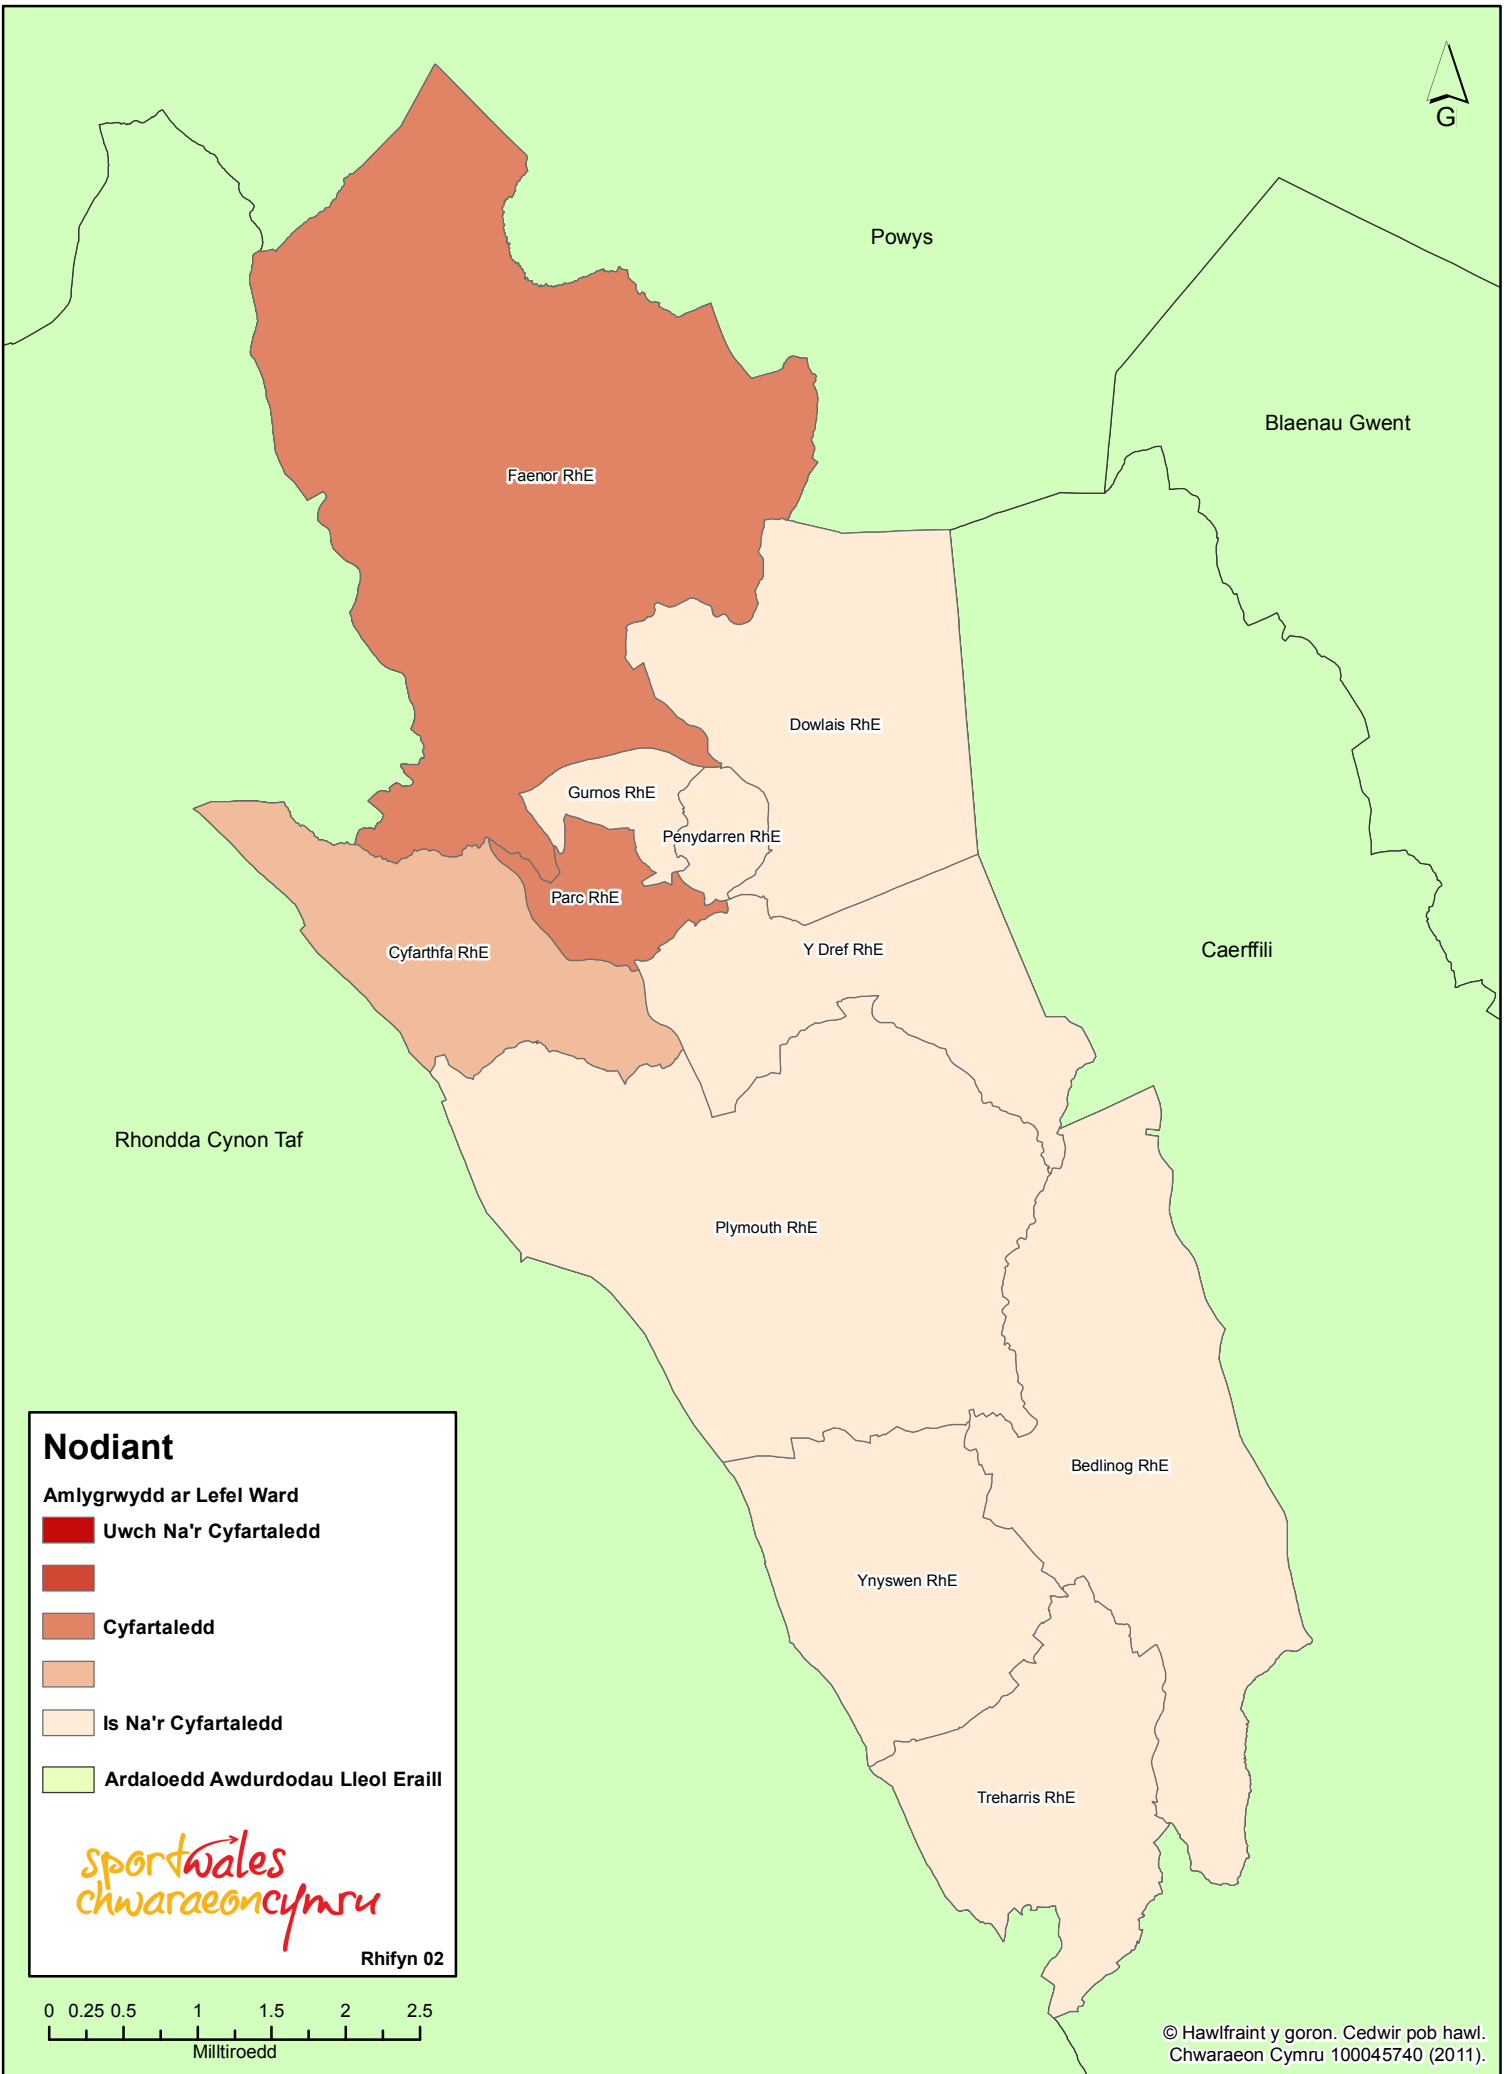

Nodiant

Amlygrwydd ar Lefel Ward

- Uwch Na'r Cyfartaledd
- Cyfartaledd
- Is Na'r Cyfartaledd
- Ardaloedd Awdurdodau Lleol Eraill

sportwales
chwaraeon cymru

Rhifyn 02

© Hawfraint y goron. Cedwir pob hawl.
Chwaraeon Cymru 100045740 (2011).

Amlygrwydd Bob & Betty - Merthyr Tudful