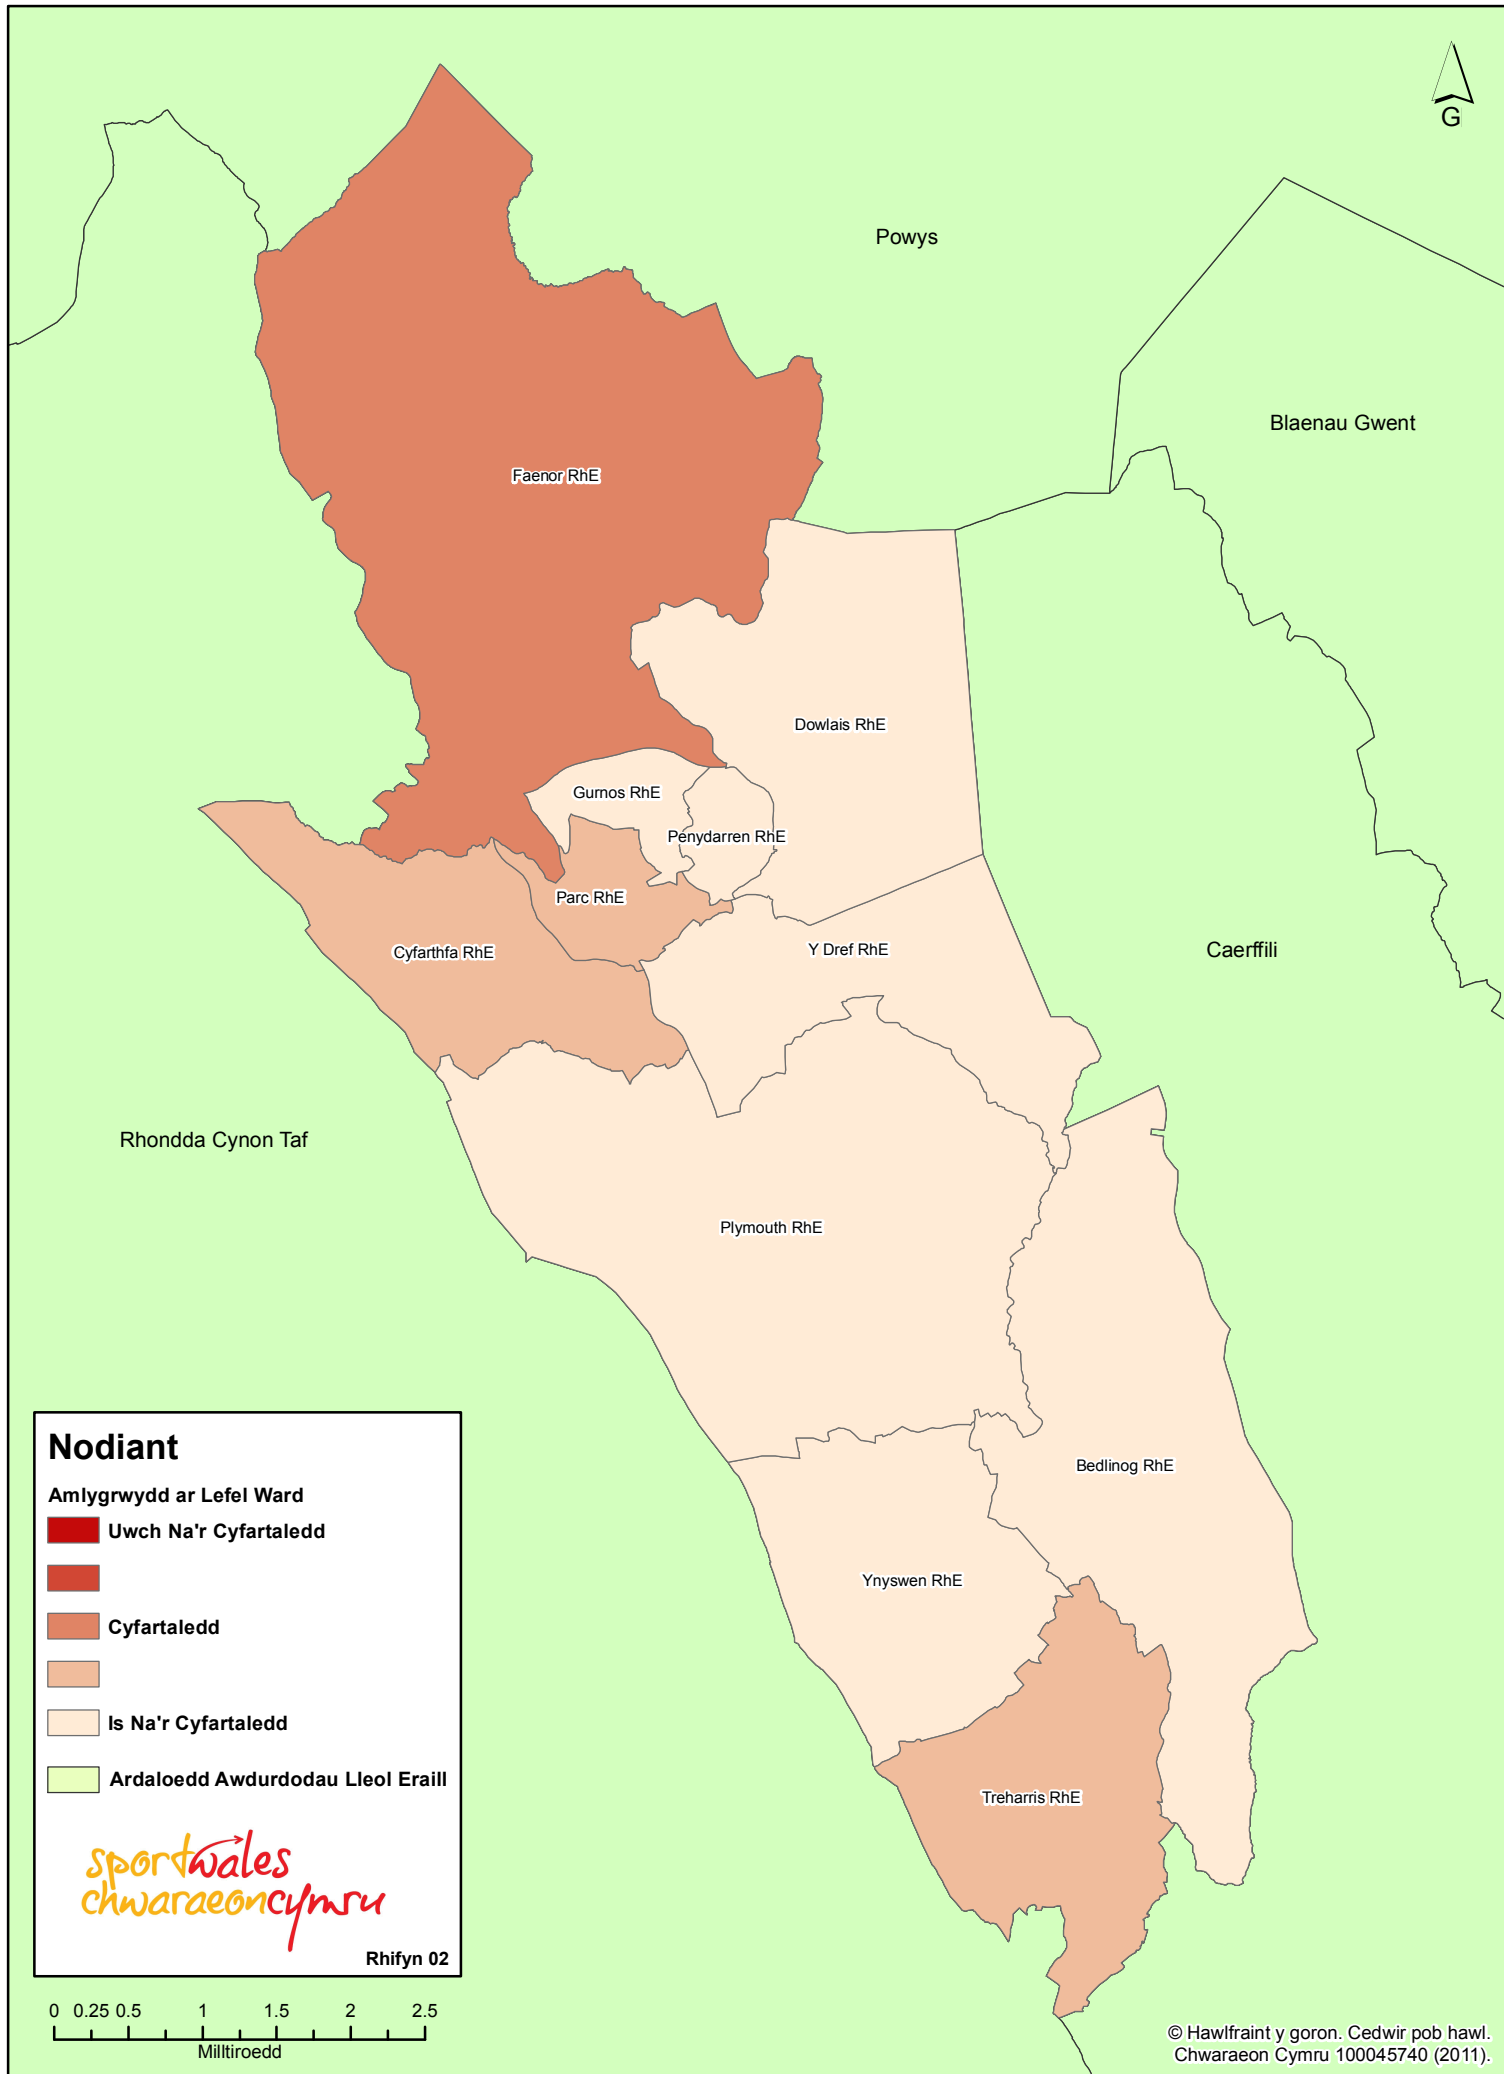

Legend

- Above Average
- Average
- Below Average
- Other Local Authority Areas

sportwales
chwaraeoncymsu

Issue 02

© Crown copyright. All rights reserved.
Sport Wales 100045740 (2011).

Prevalence of John and Ann - Merthyr Tydfil