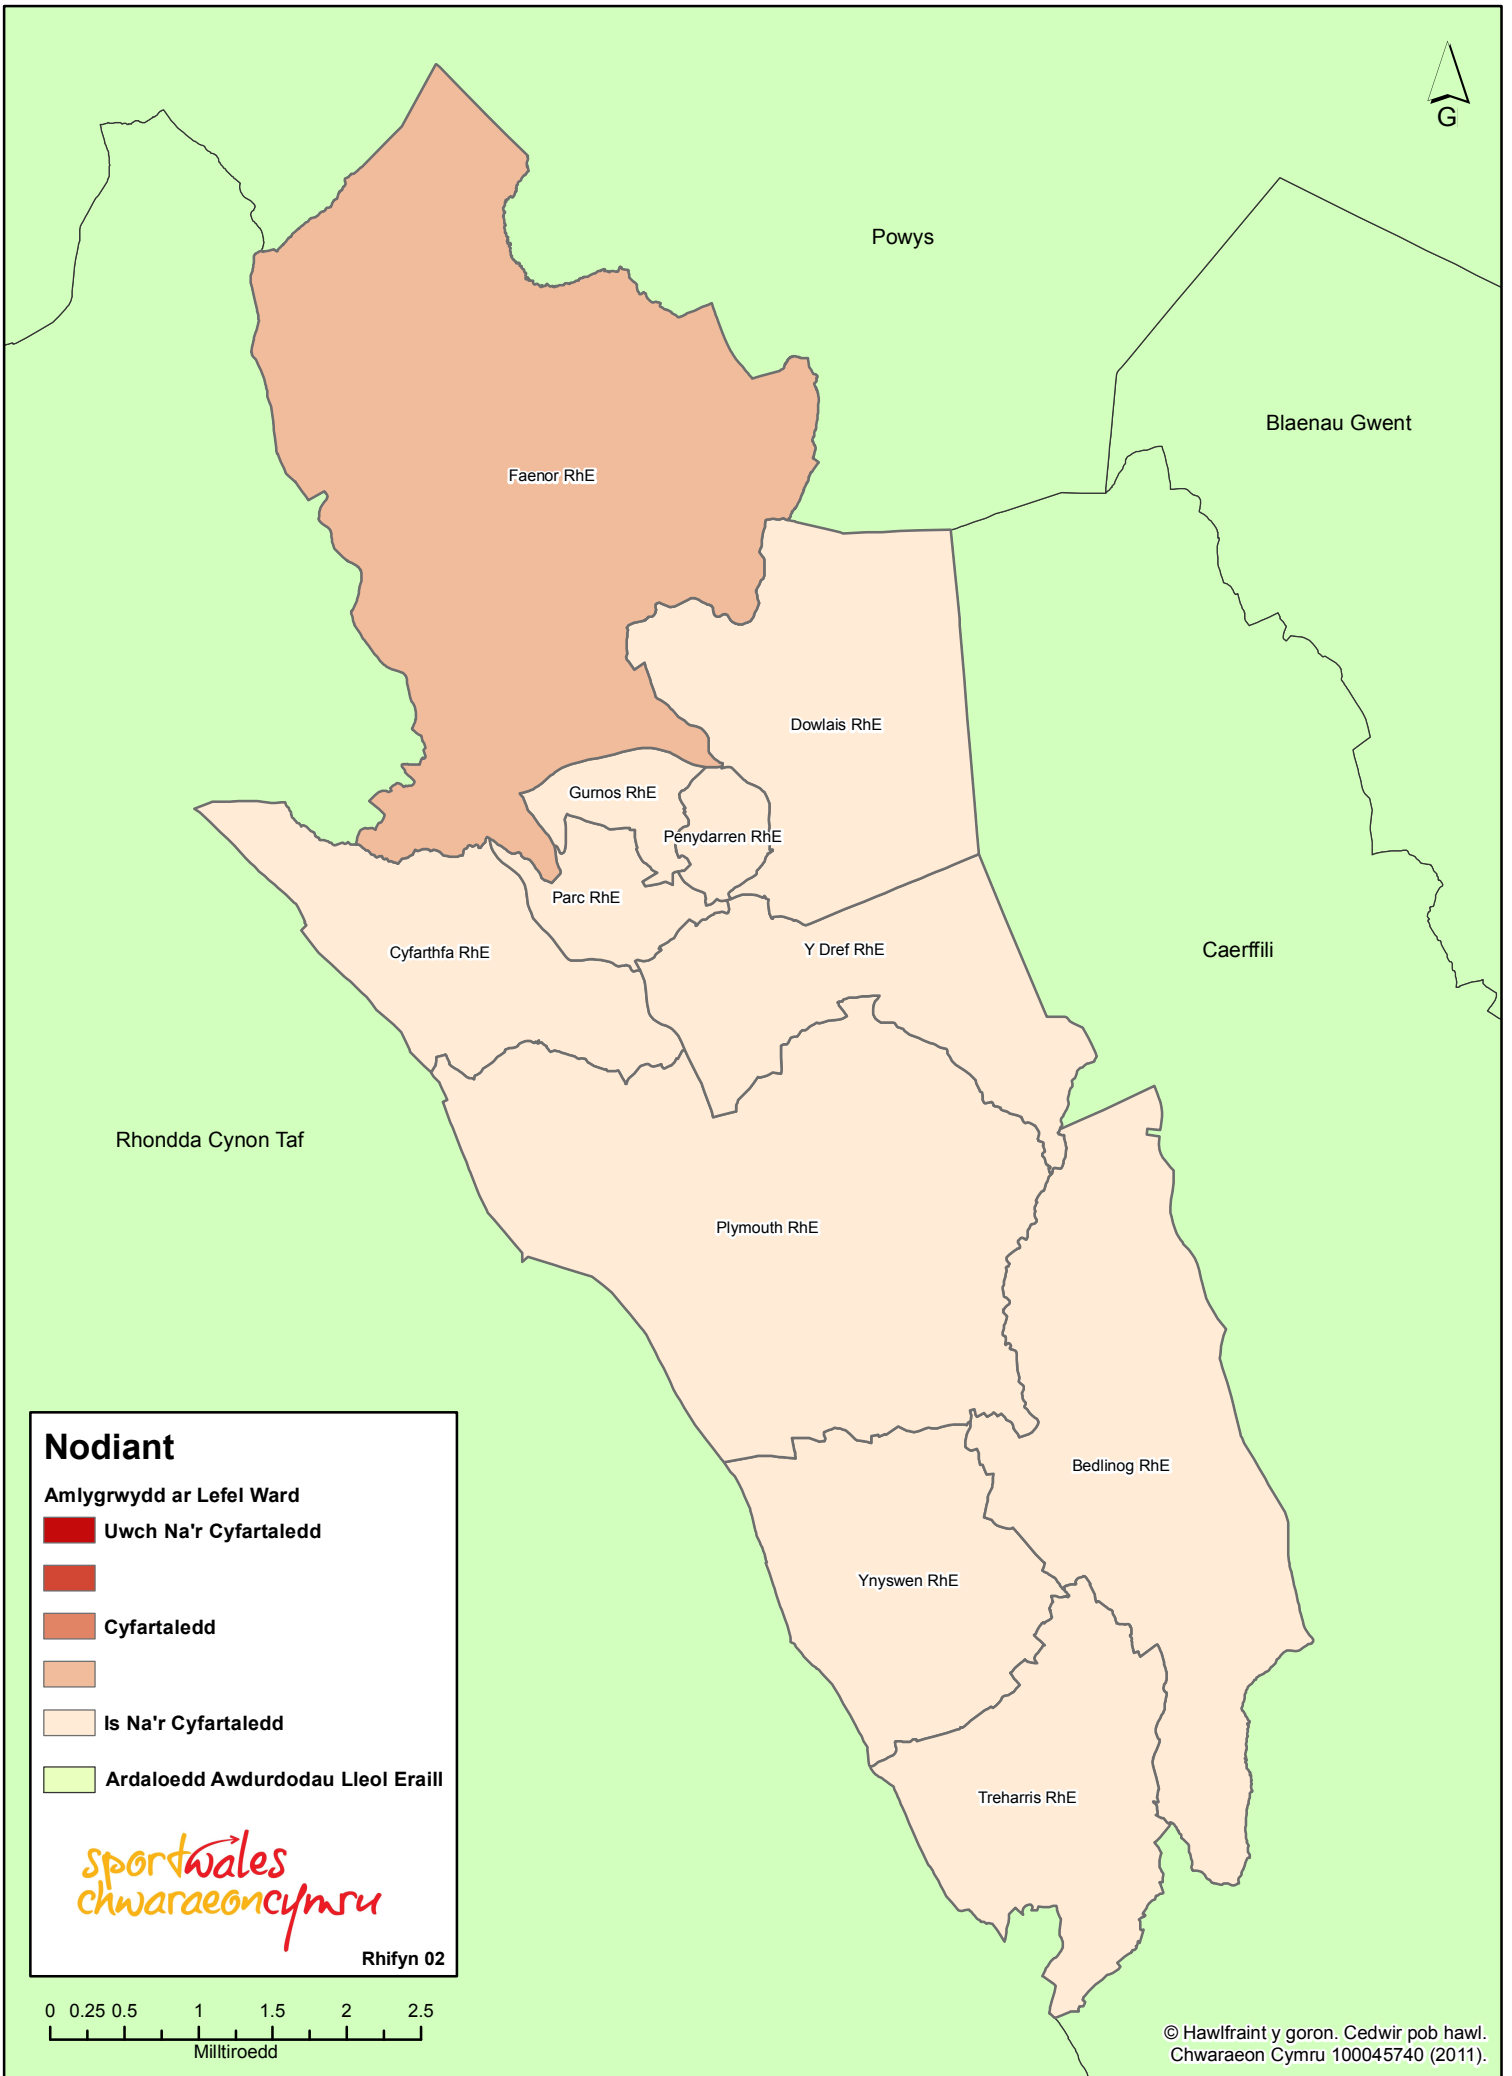

**Legend**

- Above Average
- Average
- Below Average
- Other Local Authority Areas

*sportwales*  
*chwaraeoncymsu*

Issue 02

© Crown copyright. All rights reserved.  
Sport Wales 100045740 (2011).

# Prevalence of Huw - Merthyr Tydfil